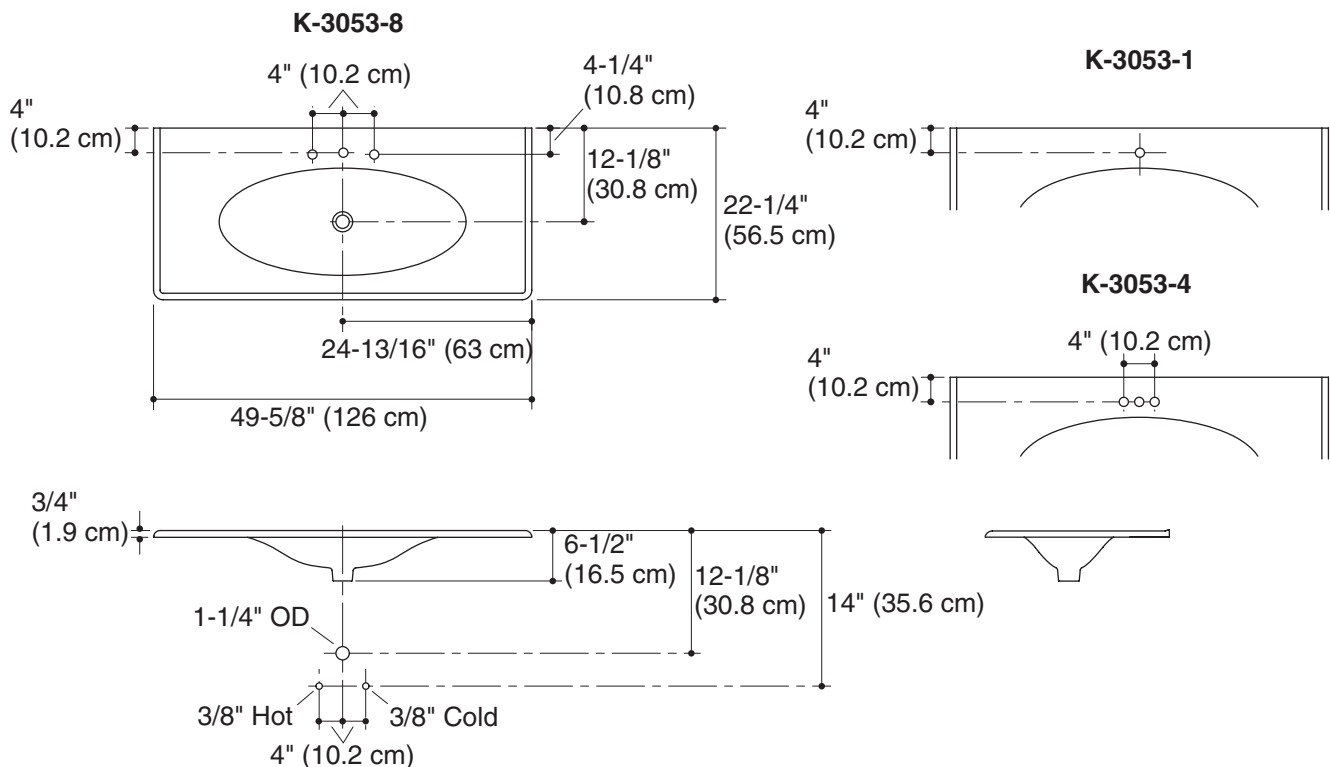

IRON/IMPRESSIONS®

Technical Information

Fixture*:	
Lavatory	
Basin area	32" (81.3 cm) x 13-7/8" (35.2 cm)
Water depth	4-1/2" (11.4 cm)
Drain hole	1-3/4" (4.4 cm) D.
* Approximate measurements for comparison only.	

Holes	K-3053-1	K-3053-4	K-3053-8
Spout	1-3/8" (3.5 cm)	1-1/8" (2.9 cm)	1-1/8" (2.9 cm)
Faucet		1-3/16" (3 cm)	1-3/8" (3.5 cm)

Installation Notes

NOTE: When selecting a faucet for this lavatory, ensure the faucet has a spout reach of 4-1/2" (11.4 cm) to 5" (12.7 cm) **and** has a spout height of 3" (7.6 cm) to 6" (15.2 cm).

Install this product according to the installation guide.

Product does not have an overflow.

Product Diagram

IRON/IMPRESSIONS® CAST IRON TOP AND BASIN LAVATORY

Page 2 of 2
1066475-4-C

THE BOLD LOOK
OF **KOHLER**®