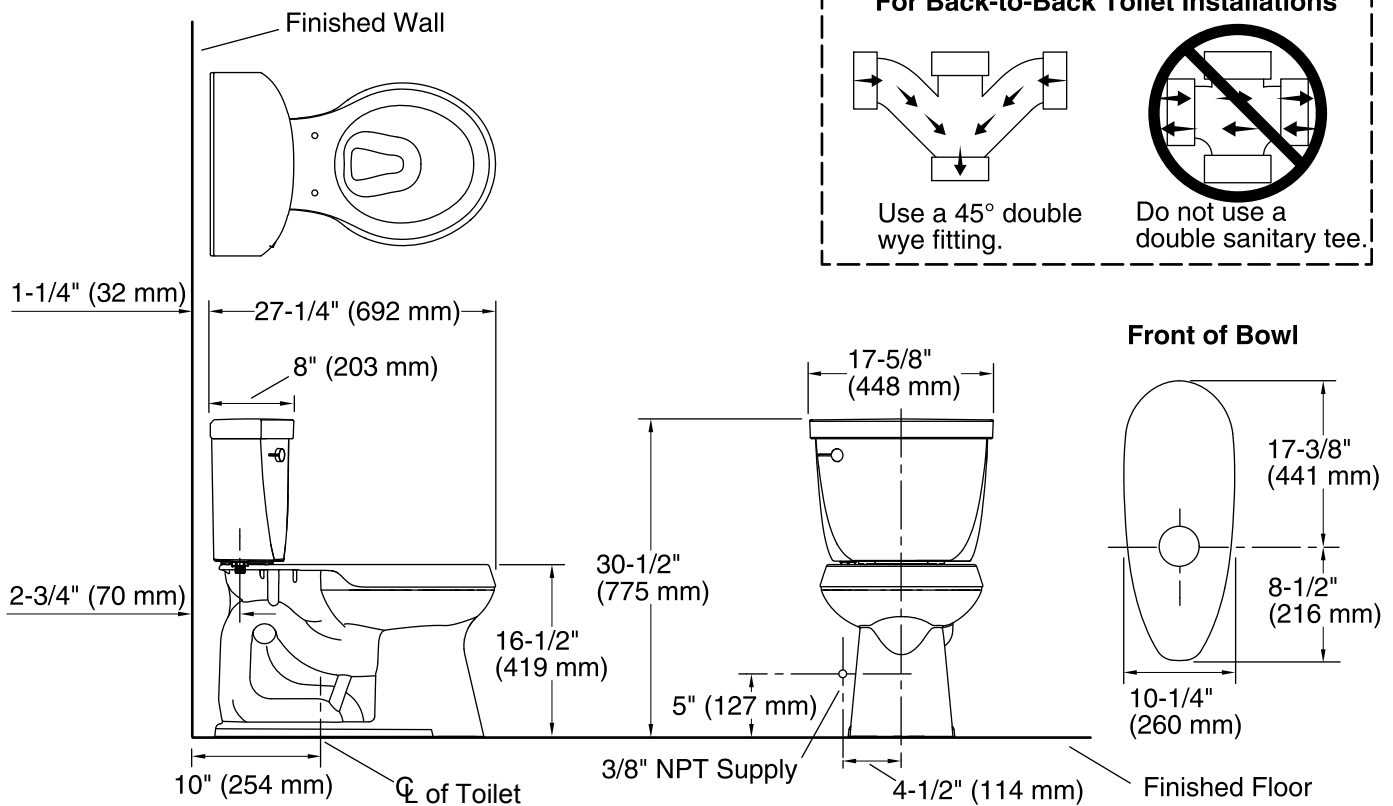

Features

- Vitreous china.
- Two-piece toilet.
- Comfort Height® Round-front bowl.
- AquaPiston® flushing system.
- Includes left-hand polished chrome trip lever.
- 1.28 gpf (4.8 lpf).
- 2-1/8" (54 mm) fully glazed trapway.
- 10" (254 mm) rough-in.
- Less seat and supply.
- 11" (279 mm) x 8-3/4" (222 mm) water area.
- 27-1/4" (692 mm) x 17-5/8" (448 mm) x 30-1/2" (775 mm).
- Floor mount / Floor outlet.

Recommended Accessories

K-7637 Angle Supply with Stop (single)

Optional Accessories

K-9466-L Left-hand Trip Lever

K-9470-L Left-hand Trip Lever

Components

Product includes:

K-4829 Toilet Bowl

- | | | |
|--|----|---------|
|  | 0 | White |
|  | 96 | Biscuit |
|  | 47 | Almond |

Technical Information

All product dimensions are nominal.

Toilet type:	Two-piece
Bowl shape:	Round front
Flush type:	AquaPiston
Trap passageway:	2-1/8" (54 mm)
Water Consumption	
Full:	1.28 gpf (4.8 lpf)
Water surface size:	11" x 8-3/4" (279 mm x 222 mm)
Rim to water surface:	5-1/4" (133 mm)
Rough-in:	10" (254 mm)
Seat-mounting holes:	5-1/2" (140 mm)

Notes

Install this product according to the installation instructions.

For back-to-back toilet installations: Use only a 45° double wye fitting.