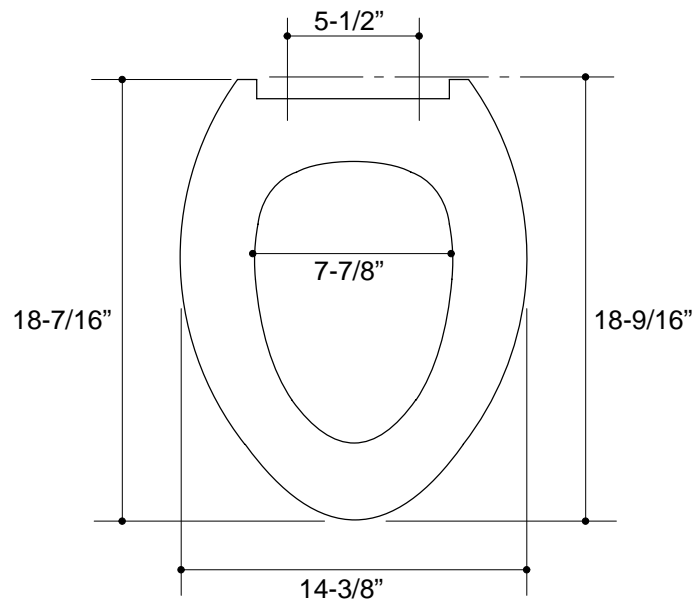

FRENCH CURVE™

PRODUCT DIAGRAM