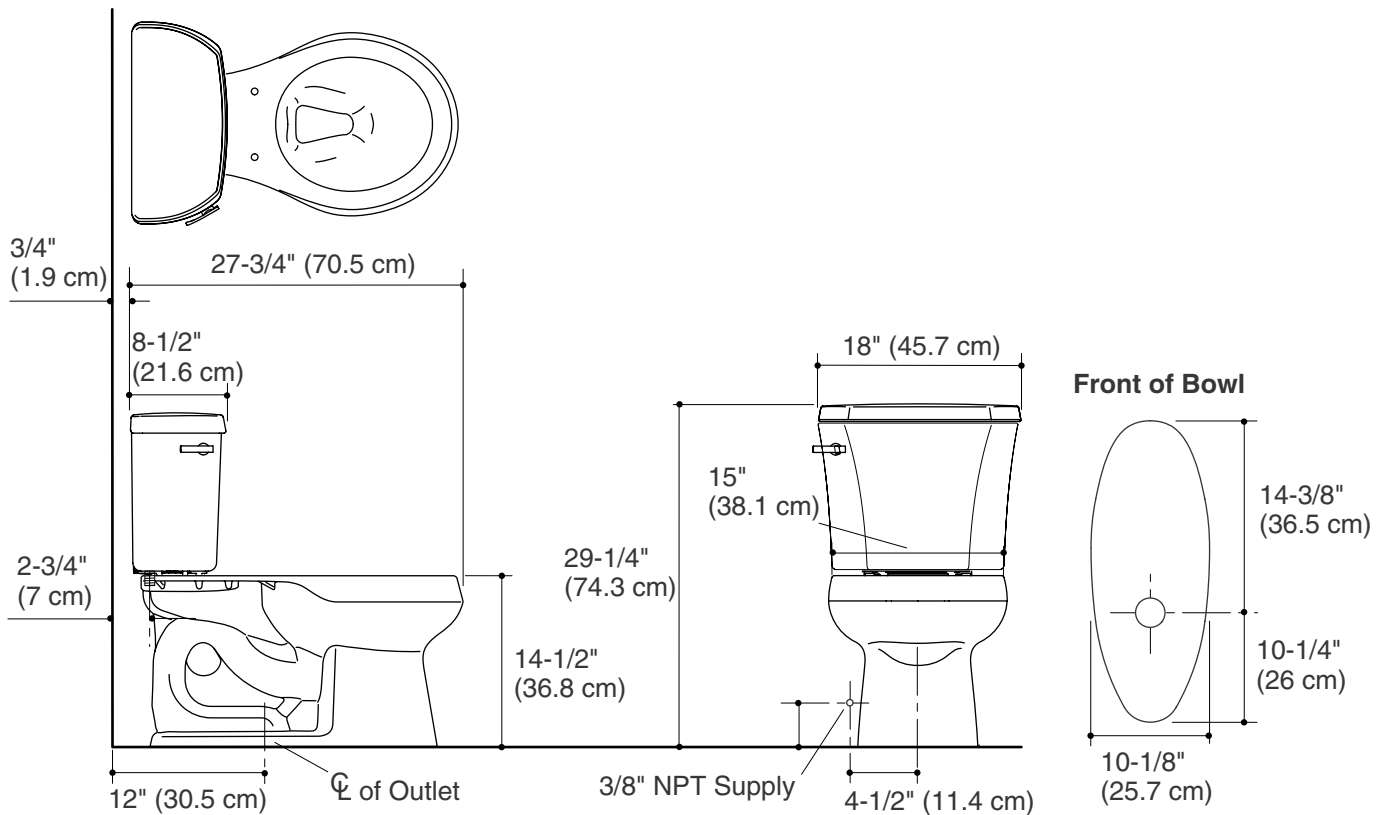

Features

- Vitreous china
- Round-front
- Class Five® flushing system
- Polished chrome trip lever
- Less seat and supply
- 12" (30.5 cm) rough-in
- 1.28 gpf (4.8 lpf)
- 2-1/8" (5.4 cm) glazed trapway
- 10-1/2" (26.7 cm) x 7-3/4" (19.7 cm) water area
- 27-3/4" (70.5 cm) x 18" (45.7 cm) x 29-1/4" (74.3 cm)

Product Specification

The toilet with round-front bowl shall be made of vitreous china. Toilet shall be 27-3/4" (70.5 cm) in length, 18" (45.7 cm) in width, and 29-1/4" (74.3 cm) in height with a 10-1/2" (26.7 cm) x 7-3/4" (19.7 cm) water area. Toilet shall be 1.28 gpf (4.8 lpf) with Class Five flushing system. Toilet shall have 2-1/8" (5.4 cm) glazed trapway. Toilet shall include polished chrome trip lever. Toilet shall be 12" (30.5 cm) rough-in. Toilet shall be less seat and supply. Toilet shall be Kohler Model K-3997-_____-_____.

Technical Information

Fixture:	
Configuration	two-piece, round
Water per flush	1.28 gpf (4.8 lpf)
Passageway	2-1/8" (5.4 cm)
Water area	10-1/2" (26.7 cm) x 7-3/4" (19.7 cm)
Water depth from rim	5-1/4" (13.3 cm)
Seat post hole centers	5-1/2" (14 cm)

Product Diagram