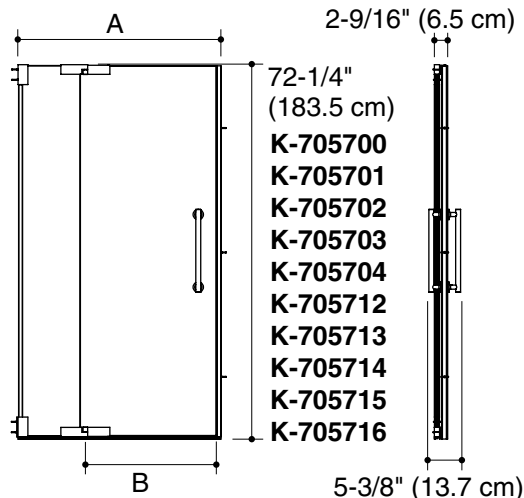

Product Information

Applicable product:		
Opening Width	Glass Side Lite Quantity	Model
30-1/4" (76.8 cm) - 32-3/4" (83.2 cm)	1	K-705700-L-*
33-1/4" (84.5 cm) - 35-3/4" (90.8 cm)	1	K-705701-L-*
36-1/4" (92.1 cm) - 38-3/4" (98.4 cm)	1	K-705702-L-*
39-1/4" (99.7 cm) - 41-3/4" (106 cm)	1	K-705703-L-*
45-1/4" (114.9 cm) - 47-3/4" (121.3 cm)	1	K-705704-L-*
57-1/4" (145.4 cm) - 59-3/4" (151.8 cm)	2	K-705705-L-*
30-1/4" (76.8 cm) - 32-3/4" (83.2 cm)	1	K-705712-L-*
33-1/4" (84.5 cm) - 35-3/4" (90.8 cm)	1	K-705713-L-*
36-1/4" (92.1 cm) - 38-3/4" (98.4 cm)	1	K-705714-L-*

39-1/4" (99.7 cm) - 41-3/4" (106 cm)	1	K-705715-L-*
45-1/4" (114.9 cm) - 47-3/4" (121.3 cm)	1	K-705716-L-*
57-1/4" (145.4 cm) - 59-3/4" (151.8 cm)	2	K-705717-L-*
* Specify glass model and hardware model when ordering.		

Installation Notes

Install this product according to the installation guide.

For models with an opening width greater than 57-1/4" (145.4 cm): The shower door must be installed between the two glass side lites.

Model	A (Min - Max)	B (Walk Through Max)
K-705705	57-1/4" (145.4 cm) - 59-3/4" (151.8 cm)	31-1/4" (79.4 cm)
K-705717	57-1/4" (145.4 cm) - 59-3/4" (151.8 cm)	31-1/4" (79.4 cm)