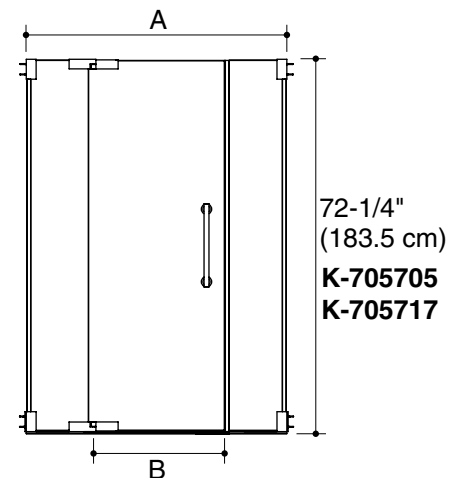

Product Information

Applicable product:		
Opening Width	Glass Side Lite Quantity	Model
30-1/4" (76.8 cm) - 32-3/4" (83.2 cm)	1	K-705700-L-*
33-1/4" (84.5 cm) - 35-3/4" (90.8 cm)	1	K-705701-L-*
36-1/4" (92.1 cm) - 38-3/4" (98.4 cm)	1	K-705702-L-*
39-1/4" (99.7 cm) - 41-3/4" (106 cm)	1	K-705703-L-*
45-1/4" (114.9 cm) - 47-3/4" (121.3 cm)	1	K-705704-L-*
57-1/4" (145.4 cm) - 59-3/4" (151.8 cm)	2	K-705705-L-*
30-1/4" (76.8 cm) - 32-3/4" (83.2 cm)	1	K-705712-L-*
33-1/4" (84.5 cm) - 35-3/4" (90.8 cm)	1	K-705713-L-*
36-1/4" (92.1 cm) - 38-3/4" (98.4 cm)	1	K-705714-L-*

39-1/4" (99.7 cm) - 41-3/4" (106 cm)	1	K-705715-L-*
45-1/4" (114.9 cm) - 47-3/4" (121.3 cm)	1	K-705716-L-*
57-1/4" (145.4 cm) - 59-3/4" (151.8 cm)	2	K-705717-L-*
* Specify glass model and hardware model when ordering.		

Installation Notes

Install this product according to the installation guide.

For models with an opening width greater than 57-1/4" (145.4 cm): The shower door must be installed between the two glass side lites.

Model	A (Min - Max)	B (Walk Through Max)
K-705705	57-1/4" (145.4 cm) - 59-3/4" (151.8 cm)	31-1/4" (79.4 cm)
K-705717	57-1/4" (145.4 cm) - 59-3/4" (151.8 cm)	31-1/4" (79.4 cm)