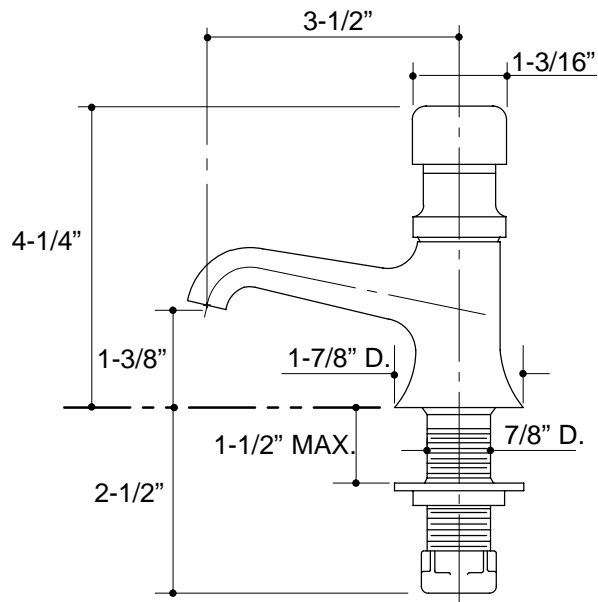

SIGNAL

38

PRODUCT DIAGRAM