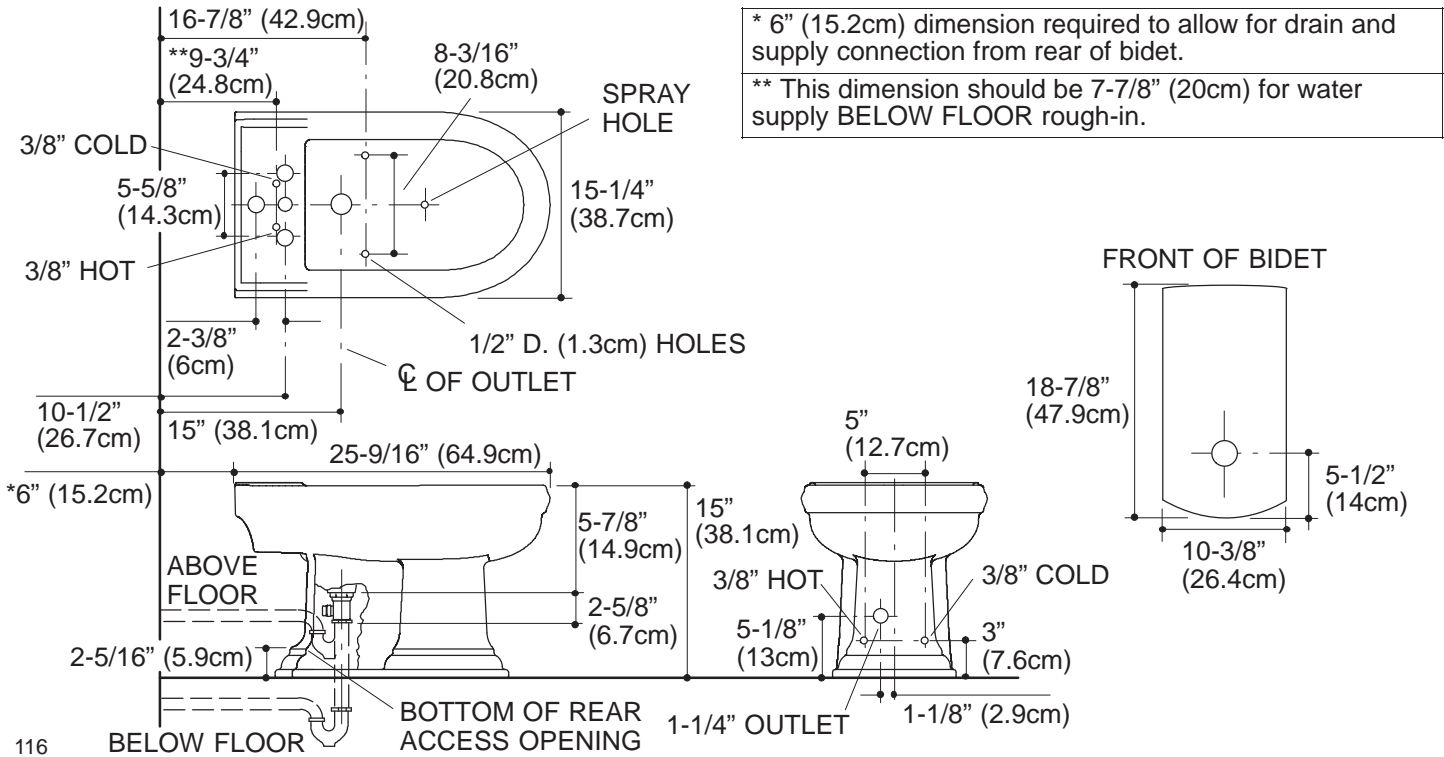

VERTICAL SPRAY BIDET

K-4886

FEATURES

- Vitreous china
- Drilled for front fill and vertical spray (4-hole)
- For above or below the floor rough-in
- 4-hole (K-4886)

CODES/STANDARDS APPLICABLE

Specified model meets or exceeds the following:

Recommended Accessories				
K-9018	Trap	<input type="checkbox"/> CP	<input type="checkbox"/> PB	<input type="checkbox"/> Other_____

PRODUCT SPECIFICATION:

The bidet shall be made of vitreous china. Bidet shall be drilled for front fill and vertical spray (4-hole). Bidet shall be for above or below the floor rough-in. Bidet shall be 4-hole (K-4886). Bidet shall be Kohler Model K-_____-_____.

MEMOIRS™

PRODUCT INFORMATION

Fixture	
Faucet holes	1-3/8" D. (3.5cm)
Pop-up hole	1-1/8" D. (2.9cm)
Spray hole	3/4" D. (1.9cm)
Diverter	1-5/16" D. (3.3cm)
Configuration	
Outlet	Faucet deck 1-3/4" D. (4.4cm)
Included Components:	
Floor screws and bolt caps	1017124