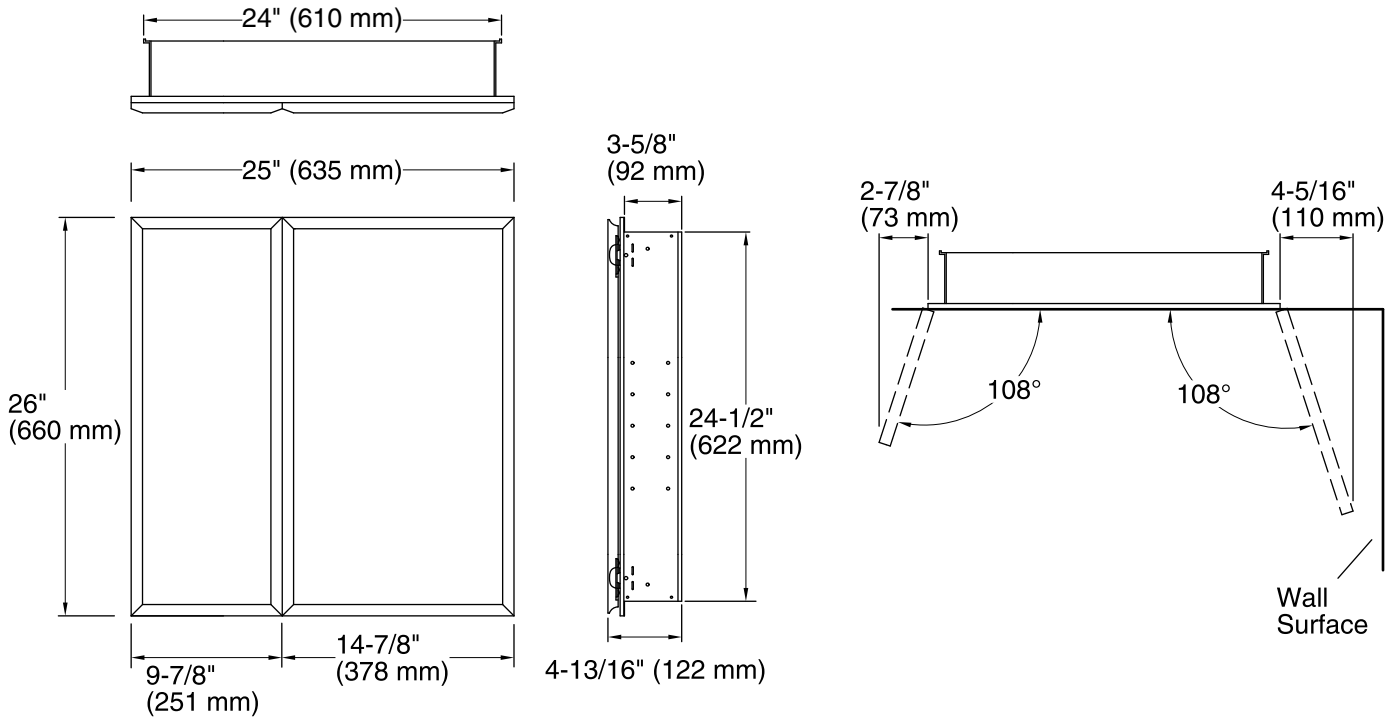

### Features

- Two adjustable tempered glass shelves.
- Double doors with full-overlay beveled mirrors.
- Mirrored interior.
- Two-way adjustable hinges with 108-degree opening capability for full cabinet access.
- Can be installed with left- or right-hand swing.
- Includes mounting hardware for surface or recessed installation.
- Includes side mirror kit for surface mount installation.

### Technical Information

All product dimensions are nominal.

### Notes

Install this product according to the installation guide.

When determining the height of the medicine cabinet, ensure the mirrored door will clear all obstacles (such as a faucet). A minimum distance of 2" (51 mm) is required.