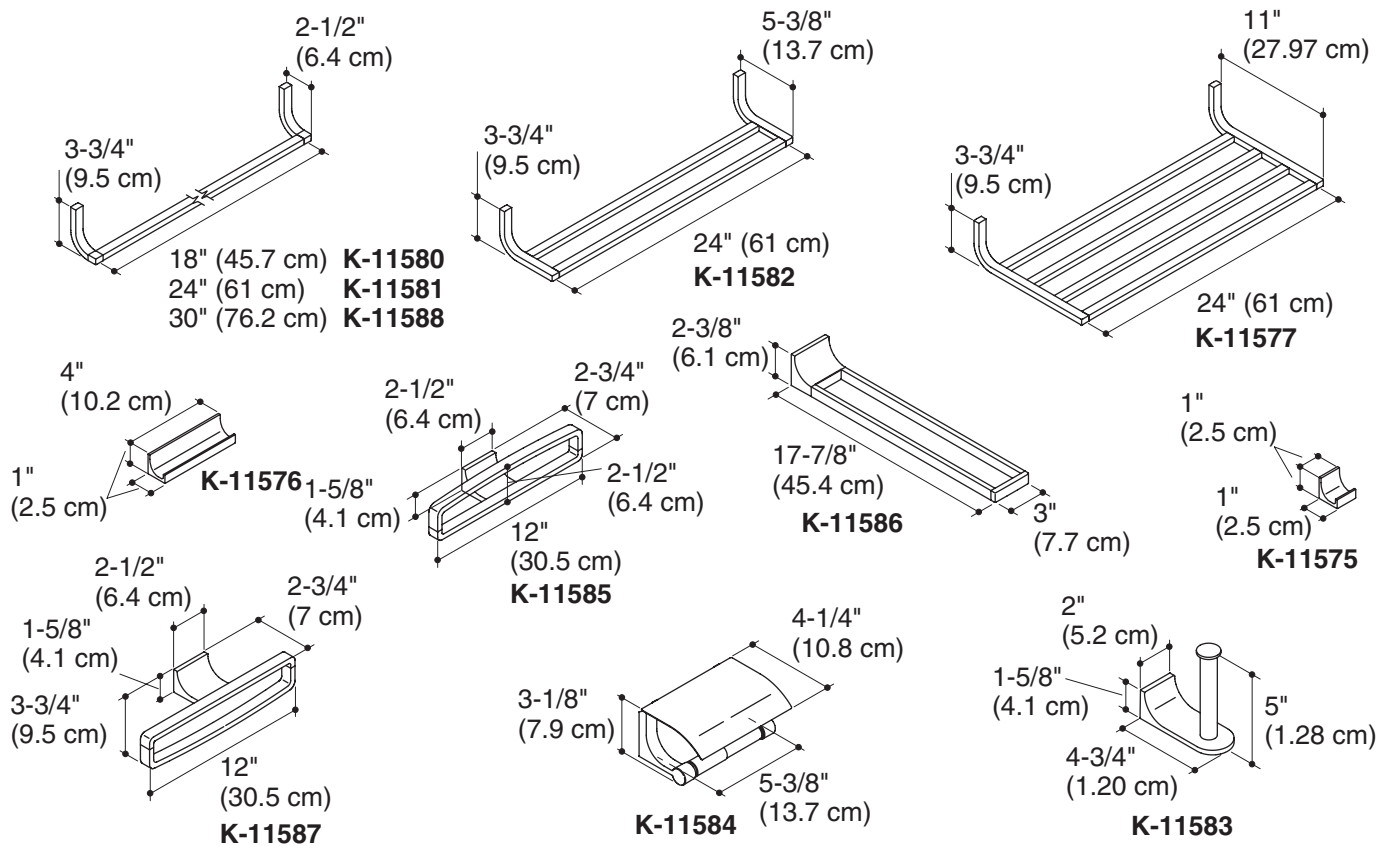

LOURE™

Specified Model continued				
Model	Description		Colors/Finishes	
K-11586	Towel arm assembly		☐ CP	☐ Other_____
K-11575	Knob		☐ CP	☐ Other_____
K-11576	Pull		☐ CP	☐ Other_____

Product Diagram