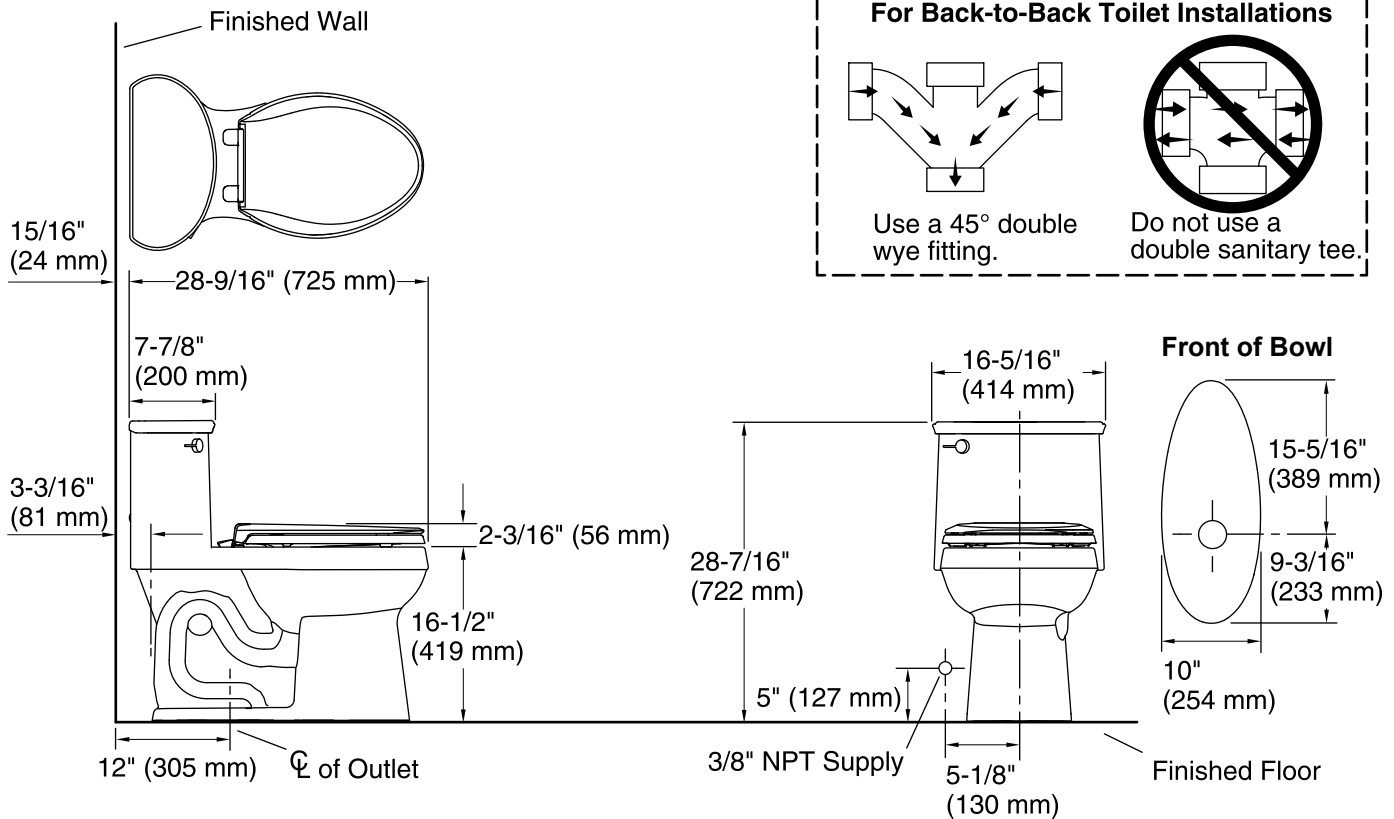

### Features

- Vitreous china.
- Elongated bowl.
- Class Five® flushing system.
- One-piece.
- Includes seat and cover.
- Less supply.
- 12" (305 mm) rough-in.
- 1.28 gallons per flush (gpf).
- 2-1/8" (54 mm) glazed trapway.
- Polished chrome trip lever.
- 11" (279 mm) x 7-3/4" (197 mm) water area.
- 28-9/16" (725 mm) x 16-5/16" (414 mm) x 28-7/16" (722 mm).

## Technical Information

All product dimensions are nominal.

Toilet type:	One-piece
Bowl shape:	Elongated front
Flush type:	AquaPiston
Seat hinge type:	Quick-Attach®, Quiet-Close™, Quick-Release™
Trap passageway:	2-1/8" (54 mm)
Water Consumption	
Full:	1.28 gpf (4.8 lpf)
Water surface size:	11" x 7-3/4" (279 mm x 197 mm)
Rim to water surface:	6-1/16" (154 mm)
Rough-in:	12" (305 mm)
Seat-mounting holes:	5-1/2" (140 mm)