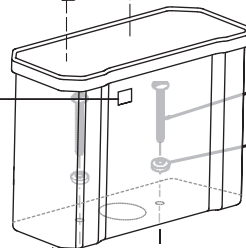

Mirabelle™

AMBERLEY SERIES TWO PIECE HIGH EFFICIENCY TOILET

MIRAM200LIDWH - Tank Lid, White
MIRAM200LIDBS - Tank Lid, Biscuit

MIRB3800 - Fill Valve Assembly

MIRB4800 - Flush Valve Assembly
MIRB5800 - Flapper Only

MB130983 - Flush Lever, CP

MIRB3300 - 2 Included

MIRB3300 - Tank Gasket + Bolts

Included with **MIRB3800**

- Clamp Nut
- Filter
- Cone Washer
- Coupling Nut

MIRTSSC200BS - Slow Close Toilet Seat, Biscuit
MIRTSSC200WH - Slow Close Toilet Seat, White

MIRB3300 1 Included — Gasket

MIRB3300 2 Included — Metal Washer
 — Nut

MIRBCWH - Bolt Caps, White
MIRBCBS - Bolt Caps, Biscuit

Warranty and Codes

This product comes complete with installation, operating, care and maintenance instructions.
 This Mirabelle product carries a 1 year warranty. This product meets ANSI: A112.18.1M.