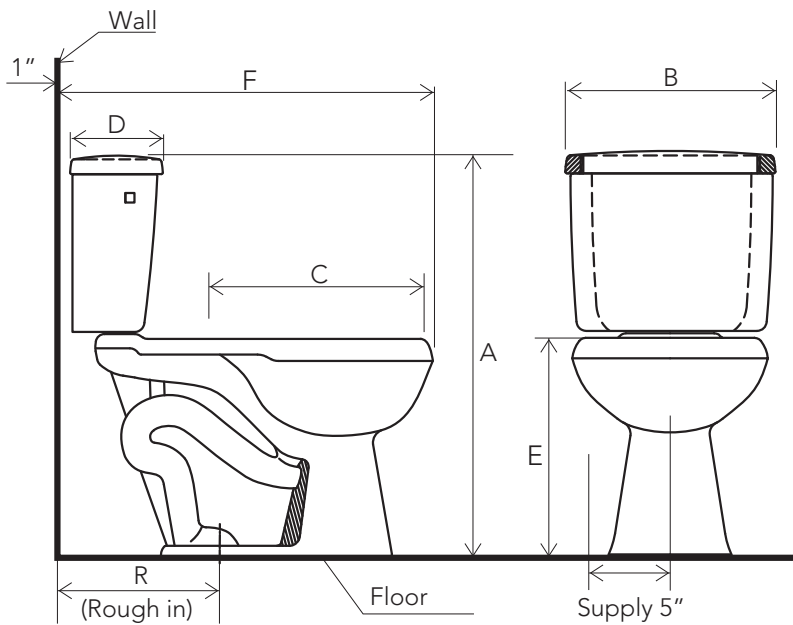

Mirabelle®

BRADENTON COLLECTION

TWO-PIECE HIGH EFFICIENCY TOILET

Product Codes:

MIRBD230WH - round-front bowl (white), MIRBD200WH - tank, 12" rough-in (white)
MIRBD230BS - round-front bowl (biscuit), MIRBD200BS - tank, 12" rough-in (biscuit)
MIRBD240WH - elongated bowl (white), MIRBD210WH - tank, 10" rough-in (white)
MIRBD240BS - elongated bowl (biscuit), MIRBD214WH - tank, 14" rough-in (white)
MIRBD250WH - ADA bowl (white), MIRBD200UWH - insulated tank, 12" rough-in (white)
MIRBD250BS - ADA bowl (biscuit), MIRBD200RWH - right hand tank, 12" rough-in (white)

	MIRBD200/ MIRBD230	MIRBD200/ MIRBD240	MIRBD200/ MIRBD250
A	30-1/8"	30-1/4"	30-7/8"
B	17"	17"	17"
C	16-1/2"	18-1/2"	18-1/2"
D	8-3/8"	8-3/8"	8-3/8"
E	16-1/4"	16-1/4"	17"
F	28"	29-1/2"	29-1/2"
R	12"	12"	12"

	MIRBD210/ MIRBD230	MIRBD210/ MIRBD240	MIRBD210/ MIRBD250
D	6-3/4"	6-3/4"	6-3/4"
F	26-3/8"	28"	28"
R	10"	10"	10"

	MIRBD214/ MIRBD230	MIRBD214/ MIRBD240	MIRBD214/ MIRBD250
D	10"	10"	10"
F	29-1/2"	31-1/2"	31-1/2"
R	14"	14"	14"

Note: All dimensions and specifications are nominal and may vary +/- 1/4". Use actual products for accuracy in critical situations.