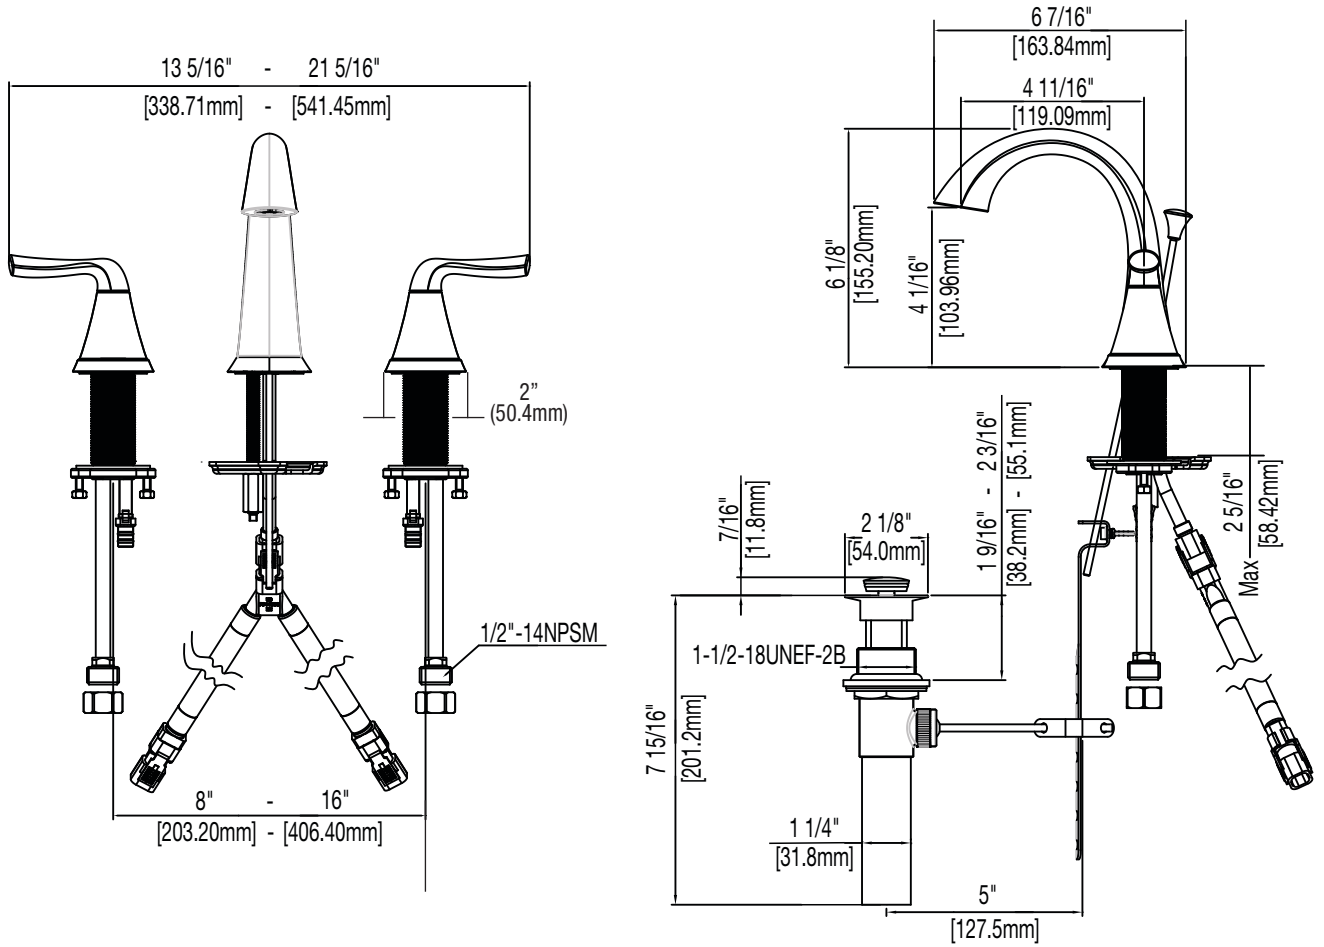

Mirabelle®

PROVINCETOWN COLLECTION

TWO HANDLE WIDESPREAD LAVATORY FAUCET

Product Codes:

MIRWSPR800CP (polished chrome)

MIRWSPR800BN (brushed nickel)

MIRWSPR800ORB (oil rubbed bronze)

- 1/4 Turn ceramic disc valve
- Brass construction
- Replacement cartridge HOT -MIR3357027H
- Replacement cartridge COLD -MIR3357027C
- Metal handles
- With brass Pop-up
- Requires 3-hole sink
- Max. flow rate: 1.5 GPM at 60 PSI
- Quick connect hoses
- Lifetime limited warranty
- Meets ANSI:A112.18.1M
- cUPC/IAPMO listed
- ADA compliant

See dimensional drawing on back

© 2013 Ferguson Enterprises, Inc. All Rights Reserved 14936 03/13

Mirabelle®

PROVINCETOWN COLLECTION

TWO HANDLE WIDESPREAD LAVATORY FAUCET

Product Codes:

MIRWSPR800CP (polished chrome)

MIRWSPR800BN (brushed nickel)

MIRWSPR800ORB (oil rubbed bronze)

Note: All dimensions and specifications are nominal and may vary $\pm \frac{1}{4}$. Use actual products for accuracy in critical situations.