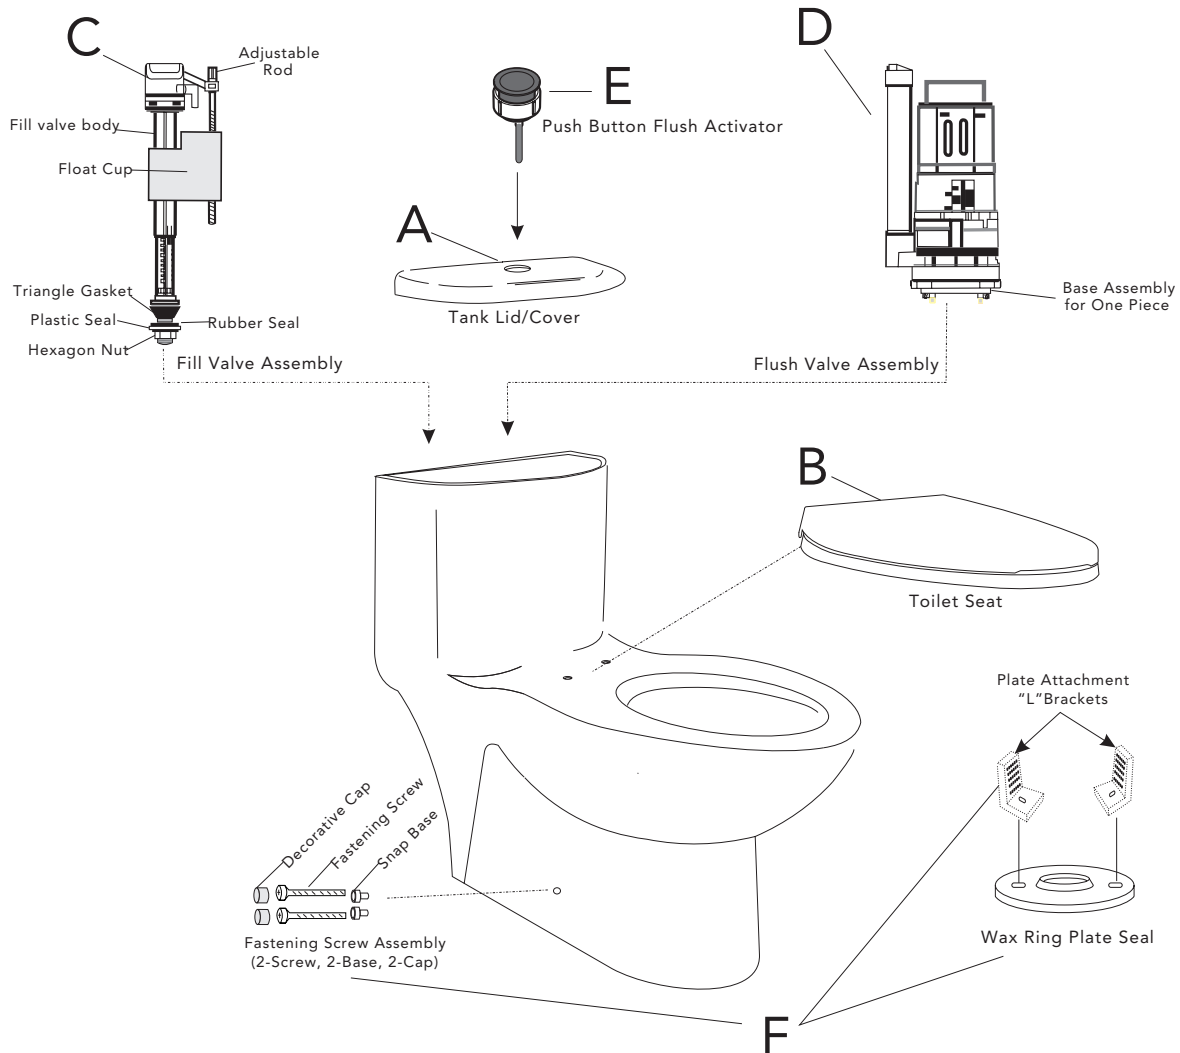

ALLEDONIA SERIES  
ONE PIECE HIGH EFFICIENCY TOILET WITH SKIRTED BOWL

Key	Component/Description	Part Number
A	Tank Lid/Cover (Specify Color)	MIRAL200LIDWH
B	Toilet Seat (Specify Color)	MIRTSSC201WH
C	Fill Valve Assembly	MIRBD200FLPK
D	Flush Valve Assembly	MIRAL241FVPK
E	Push Button Flush Actuator (Specify Finish)	MIRC200TLCP
F	Attachment Assembly	MIRC241ADP
	+Fastening Screw Assembly (2 Screws, 2 Bases, 2 Caps)	
	+Wax Ring Plate Seal (1)	
	+Plate Attachment "L" Brackets (2)	

Warranty and Codes

This product comes complete with installation, operating, care and maintenance instructions. This Mirabelle product carries a 1 year warranty. This product meets ANSI: A112.18.1M.