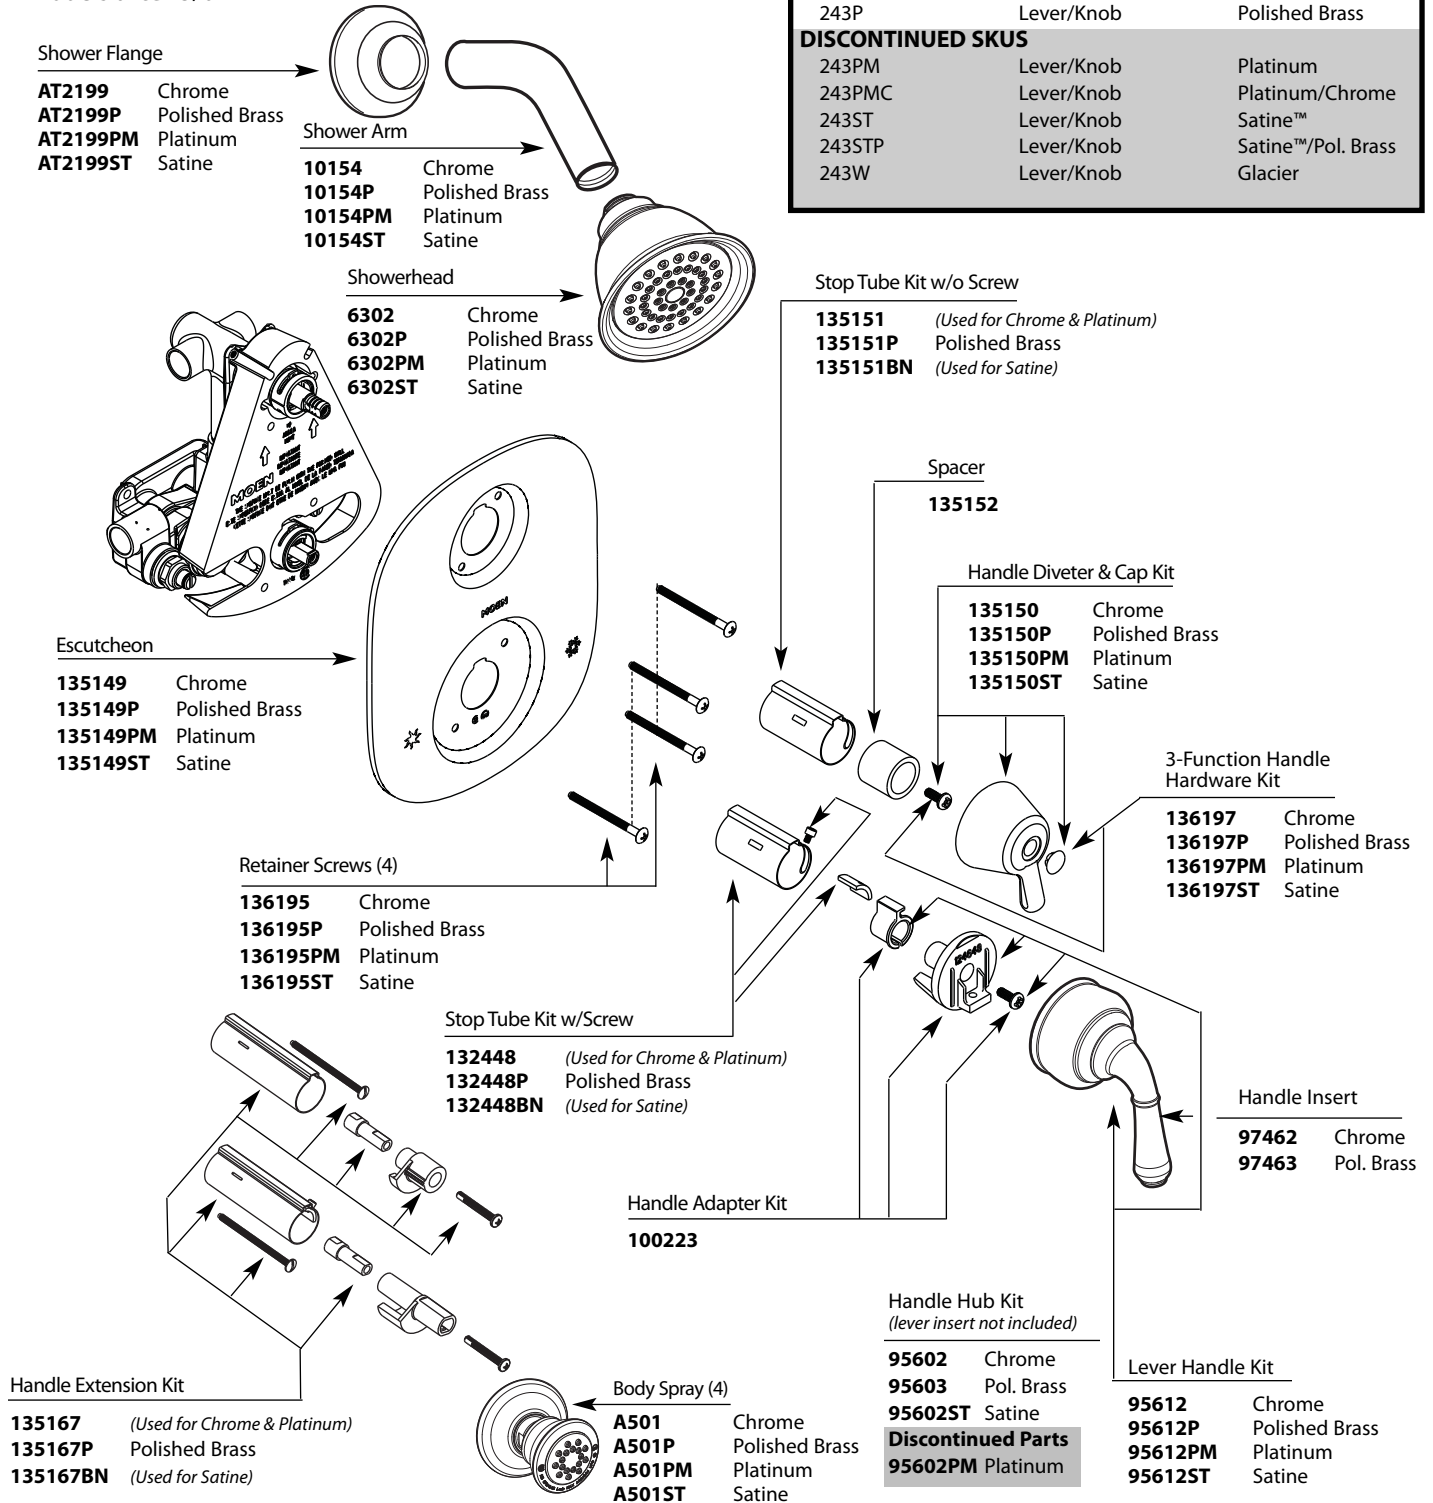

Buy it for looks. Buy it for life.®

Illustrated Parts

■ **Order by Part Number**

There is more than 1 version of this model.
Page down to identify the version you have.

* Models **after** 3/07

MONTICELLO® MOENTROL® with Built-In 3 Function Diverter Valve Vertical Spa Trim		
MODEL	HANDLE	FINISH
243	Lever/Knob	Chrome
243CP	Lever/Knob	Chrome/Pol. Brass
243P	Lever/Knob	Polished Brass
DISCONTINUED SKUS		
243PM	Lever/Knob	Platinum
243PMC	Lever/Knob	Platinum/Chrome
243ST	Lever/Knob	Satine™
243STP	Lever/Knob	Satine™/Pol. Brass
243W	Lever/Knob	Glacier

Buy it for looks. Buy it for life.®

Illustrated Parts

■ Order by Part Number

MONTICELLO® MOENTROL® with Built-In 3 Function Diverter Shower Valve Trim

MODEL	HANDLE	FINISH
DISCONTINUED SKUS		
RT4110	Lever/Knob	Chrome
RT4110P	Lever/Knob	Polished Brass
RT4110PM	Lever/Knob	Platinum
RT4110ST	Lever/Knob	Satine™
T4110W	Lever/Knob	Glacier
RT4110BP	Lever/Knob	Black Opal™
RT4110CG	Lever/Knob	Classic Gold

Replacement Cartridge

1225

Retainer Clip

883

Replacement Cartridge

116719 (1225 cartridge will not substitute)

Stop Tube Kit

100024

Escutcheon Retainer

Discontinued Parts

104245	Chrome
104245P	Pol. Brass
104245ST	Satine
104245PM	Platinum

Set Screw

100205

Handle Insert

Discontinued Parts

100207	Chrome
100207P	Pol. Brass
100207ST	Satine
100207PM	Platinum