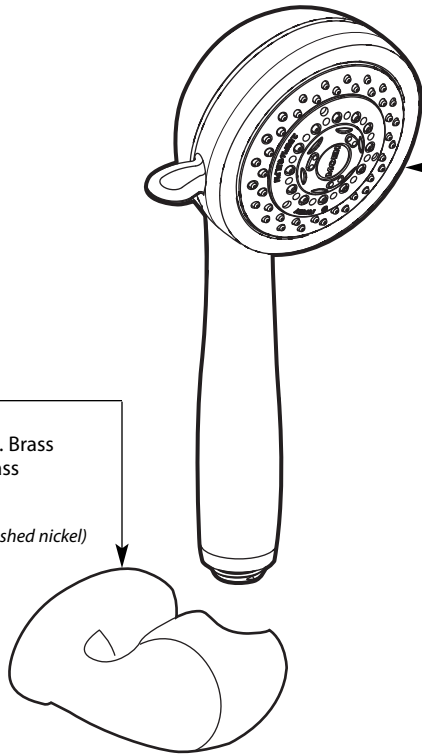

# Illustrated Parts

4-Function Handshower w/Wall Bracket & Hose		
MODEL	TYPE	FINISH
3836	Wand	Chrome
3836CP	Wand	Chrome/Pol. Brass
3836BN	Wand	Brushed Nickel
3836P	Wand	Pol. Brass
3836PM	Wand	Platinum
3836ST	Wand	Satine
3836EP	Wand	Chrome
3836EPBN	Wand	Brushed Nickel

HandShower (2.5 GPM)

- 164927** Chrome
- 164927BN** Brushed Nickel
- 164927ORB** Oil Rubbed Bronze

HandShower (2.0 GPM)

- 164927** Chrome
- 164927BN** Brushed Nickel

HandShower Bracket

- A730** Chrome
- A730CP** Chrome/Pol. Brass
- A730P** Polished Brass
- A730PM** Platinum
- A730ST** Satine  
*(used with brushed nickel)*

Vacuum Breaker

- A714** Chrome
- A714ST** Satine  
*(Used with Brushed Nickel)*
- A714P** Polished Brass
- A714PM** Platinum
- A714ORB** Oil Rubbed Bronze

Hose

- A726** Chrome
- A726ST** Satine  
*(Used with Brushed Nickel)*
- A726P** Polished Brass
- A726PM** Platinum
- A726BR** Oil Rubber Bronze