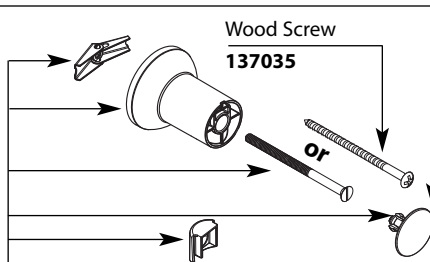

Buy it for looks. Buy it for life.®

Illustrated Parts

Plug Button

- 146670** Chrome
- 146670AN** Antique Nickel
- 146670BN** Brushed Nickel
- 146670ORB** Oil Rubbed Bronze
- 146670WR** Wrought Iron
- 146670PW** Pewter
- 146670AZ** Antique Bronze