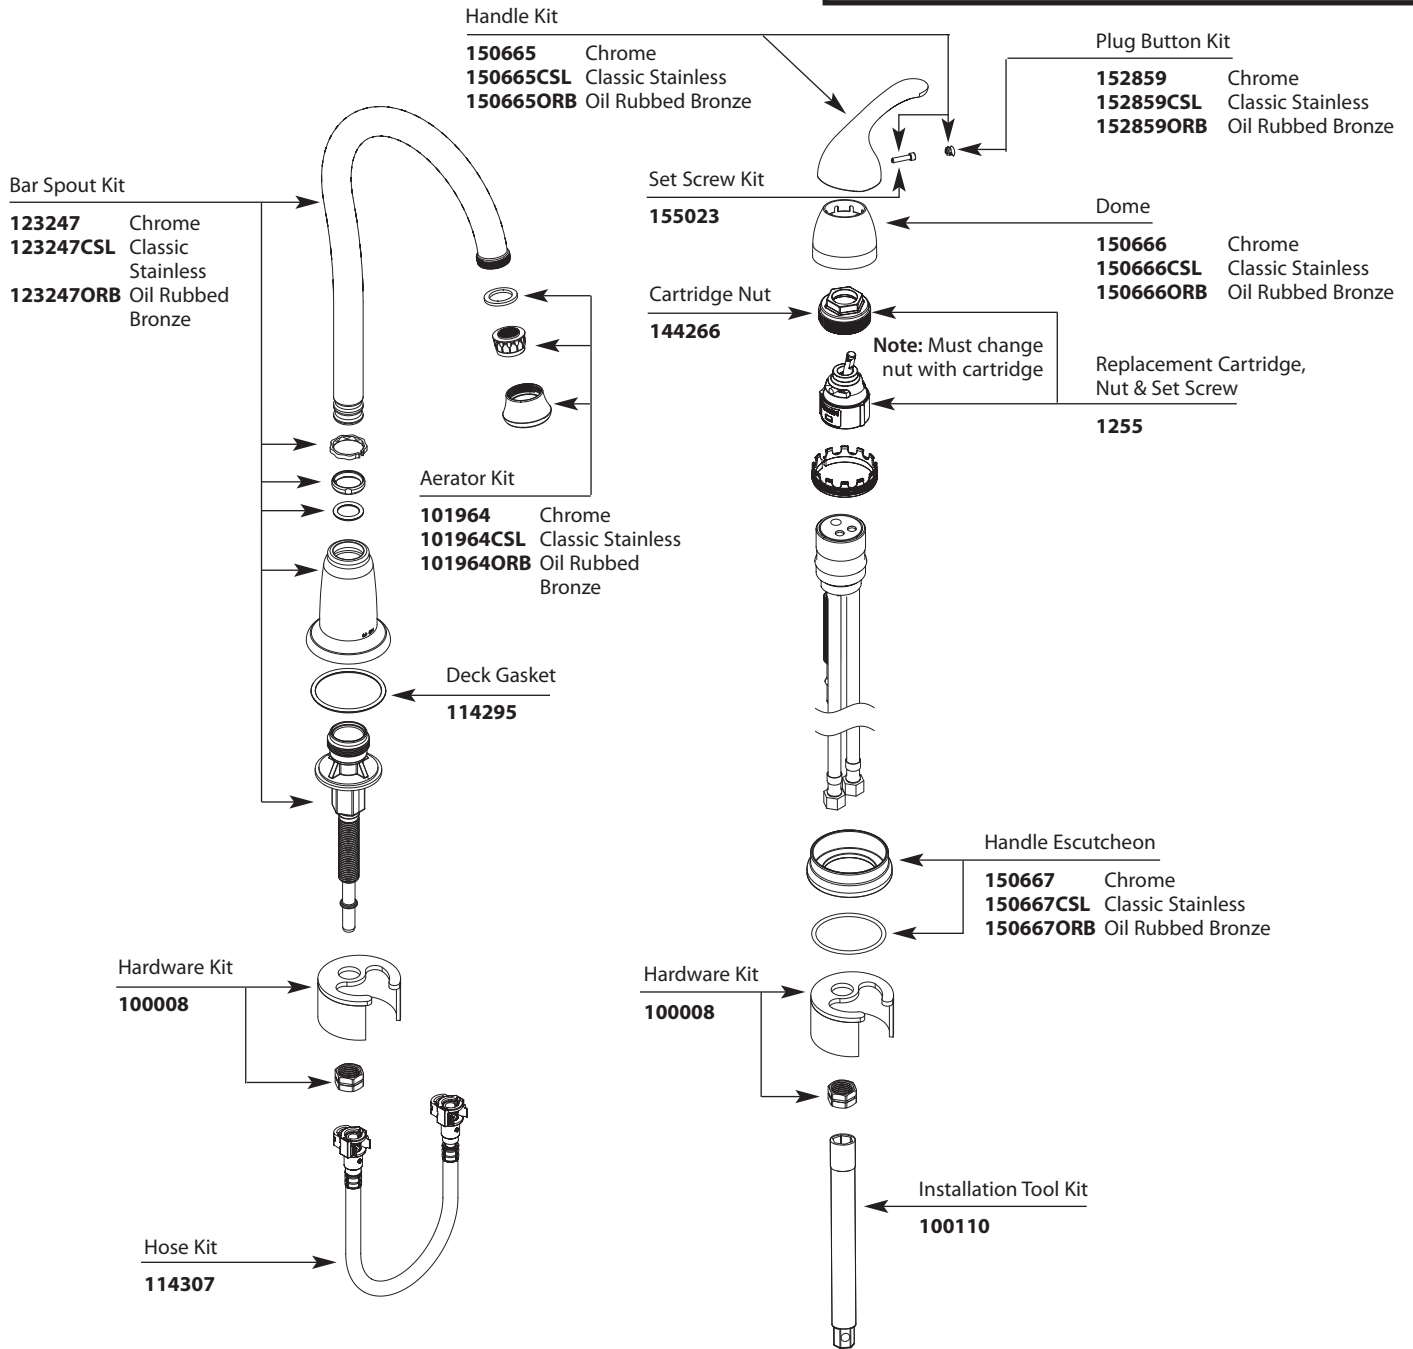

Buy it for looks. Buy it for life.®

■ Order by Part Number

*There is more than 1 version of this model.
Page down to identify the version you have.*

Illustrated Parts

CAMERIST™		
Single-Handle Prep Bar Faucet		
MODEL	TYPE	FINISH
4905	Lever	Chrome
4905CSL	Lever	Classic Stainless
4905ORB	Lever	Oil Rubbed Bronze

Buy it for looks. Buy it for life.®

■ Order by Part Number

Illustrated Parts

CAMERIST™		
Single-Handle Prep Bar Faucet		
MODEL	TYPE	FINISH
4905	Lever	Chrome
4905CSL	Lever	Classic Stainless
4905ORB	Lever	Oil Rubbed Bronze
86905	Lever	Chrome
DISCONTINUED		
4905SL	Lever	Stainless