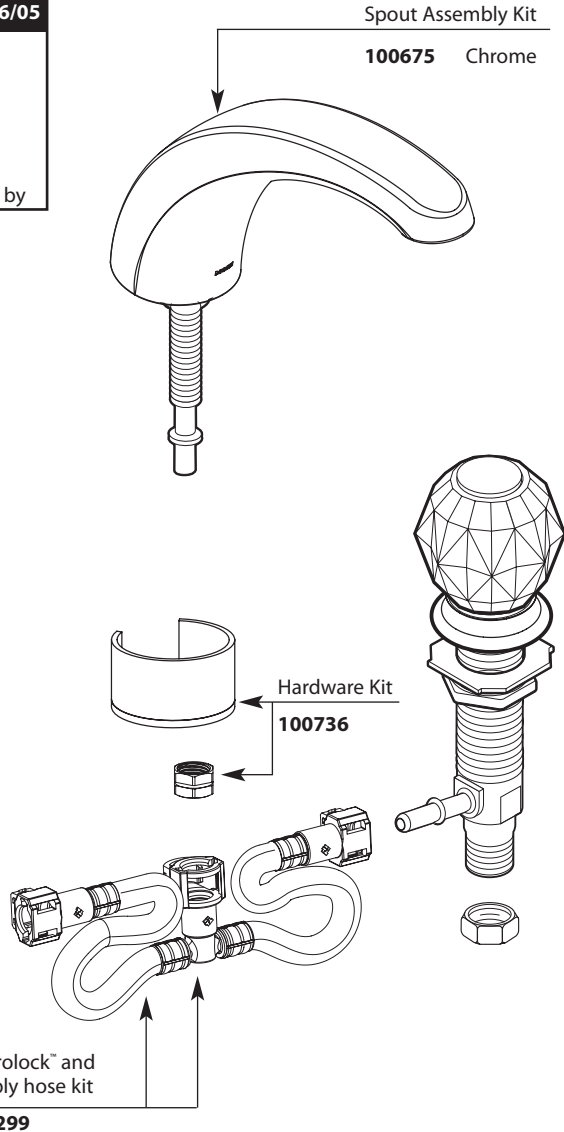

# Illustrated Parts

CHATEAU®		
Two-Handle Garden Tub Faucet		
MODEL	HANDLE TYPE	FINISH
4902	Knob	Chrome

Buy it for looks. Buy it for life.®

■ Order by Part Number

# Illustrated Parts

CHATEAU®		
Two-Handle GardenTub Faucet		
MODEL	HANDLE TYPE	FINISH
4902	Knob	Chrome