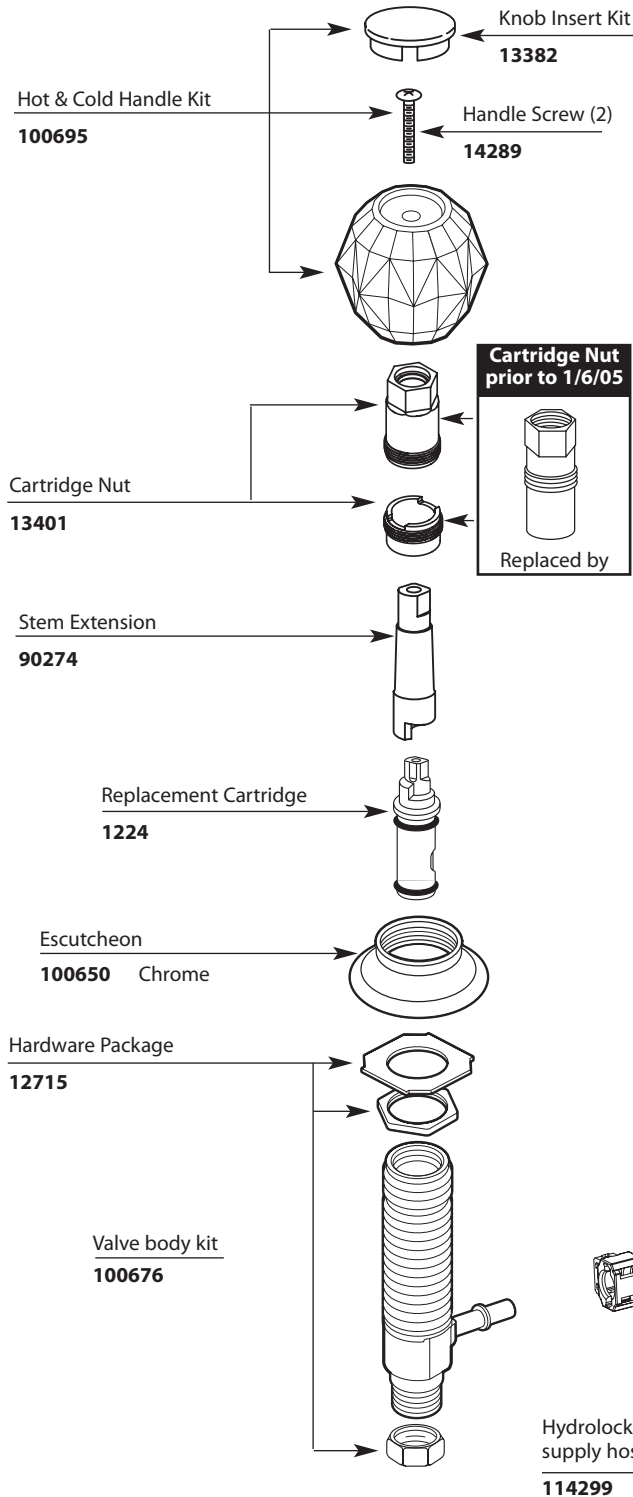

Buy it for looks. Buy it for life.®

■ Order by Part Number

*There is more than 1 version of this model.  
Page down to identify the version you have.*

# Illustrated Parts

CHATEAU®		
Two-Handle Garden Tub Faucet		
MODEL	HANDLE TYPE	FINISH
4902	Knob	Chrome

Buy it for looks. Buy it for life.®

■ Order by Part Number

# Illustrated Parts

CHATEAU®		
Two-Handle GardenTub Faucet		
MODEL	HANDLE TYPE	FINISH
4902	Knob	Chrome