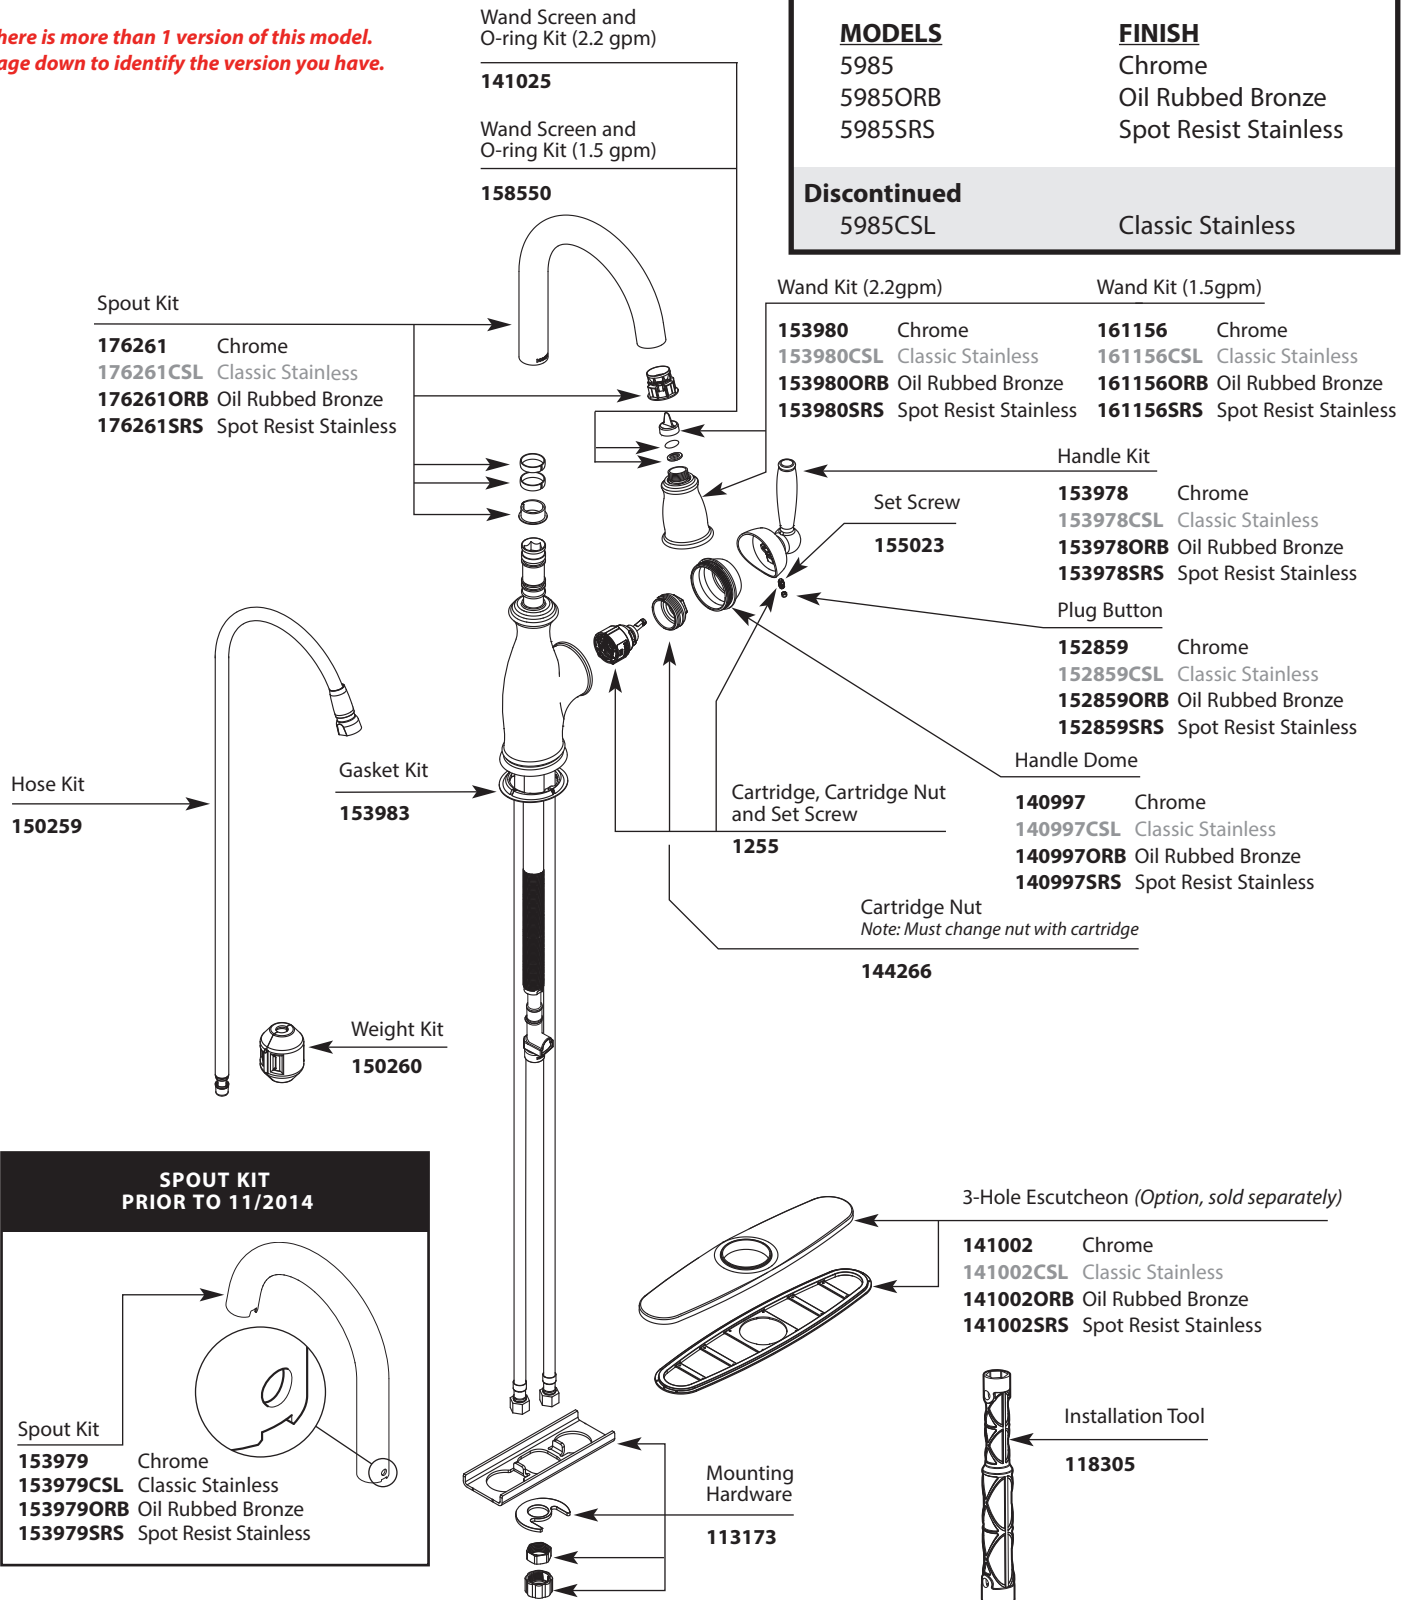

Buy it for looks. Buy it for life.®

Illustrated Parts

■ Order by Part Number

*There is more than 1 version of this model.
Page down to identify the version you have.*

BRANTFORD™ Single-Handle Pulldown Prep/Bar Faucet

| MODELS | FINISH |
|---------------------|-----------------------|
| 5985 | Chrome |
| 5985ORB | Oil Rubbed Bronze |
| 5985SRS | Spot Resist Stainless |
| Discontinued | |
| 5985CSL | Classic Stainless |

**SPOUT KIT
PRIOR TO 11/2014**

Spout Kit
153979 Chrome
153979CSL Classic Stainless
153979ORB Oil Rubbed Bronze
153979SRS Spot Resist Stainless

Buy it for looks. Buy it for life.®

Illustrated Parts

■ Order by Part Number

| BRANTFORD™ Single-Handle Pulldown Prep/Bar Faucet | |
|--|-------------------|
| MODELS | FINISH |
| 5985 | Chrome |
| 5985CSL | Classic Stainless |
| 5985ORB | Oil Rubbed Bronze |