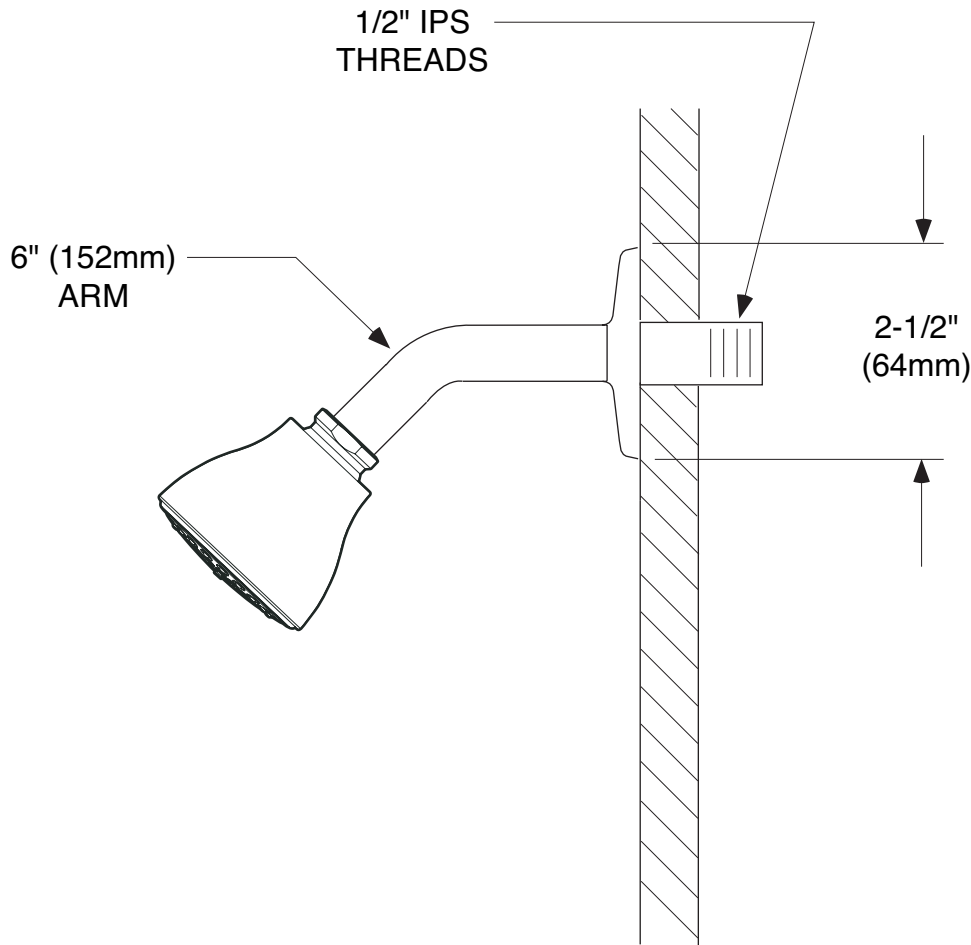

Buy it for looks. Buy it for life.®

Specifications

DESCRIPTION

- Fixed mount showerhead only
- Nonmetallic spray face
- Nonmetallic shell

OPERATION

- Single spray

FLOW

- Showerhead limited to 2.5 gpm (9.5 L/min) Max

EASY CLEAN® XL
Showerhead (only)

Models:	6300	Chrome
	6300BC	Brushed Chrome
	6300P	Polished Brass

CRITICAL DIMENSIONS

(DO NOT SCALE)