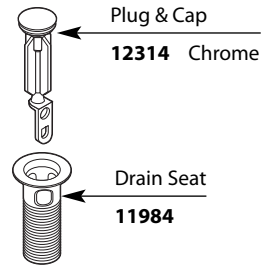

Buy it for looks. Buy it for life.®

Order by Part Number

*There is more than 1 version of this model.
Page down to identify the version you have.*

Illustrated Parts

BRANTFORD™

One-Handle Lavatory Faucet

MODEL	HANDLE	FINISH
6600	Lever	Chrome
6600BN	Lever	Brushed Nickel
6600ORB	Lever	Oil Rubbed Bronze
66600	Lever	Chrome
66600HC	Lever	Chrome With Red & Blue Indicators
66600HCBN	Lever	Brushed Nickel With Red & Blue Indicators
66600HCORB	Lever	Oil Rubbed Bronze With Red & Blue Indicators

Cartridge Nut
Note: Must change nut with cartridge

144266

HANDLE PLUG BUTTON PRIOR TO 1/2011

Waste for 66600 only

Option

Vessel Extension Kit - Not included with faucet

Buy it for looks. Buy it for life.®

Illustrated Parts

Order by Part Number

BRANTFORD™

One-Handle Lavatory Faucet

MODEL	HANDLE	FINISH
6600	Lever	Chrome
6600BN	Lever	Brushed Nickel
6600ORB	Lever	Oil Rubbed Bronze
66600	Lever	Chrome
66600HC	Lever	Chrome With Red & Blue Indicators
66600HCBN	Lever	Brushed Nickel With Red & Blue Indicators
66600HCORB	Lever	Oil Rubbed Bronze With Red & Blue Indicators

Cartridge Nut
Note: Must change nut with cartridge

144266

HANDLE PLUG BUTTON PRIOR TO 1/2011

Waste for 66600 only

Option

Vessel Extension Kit - Not included with faucet

MOEN, EVOLVO, 300012540
BRANTFORD