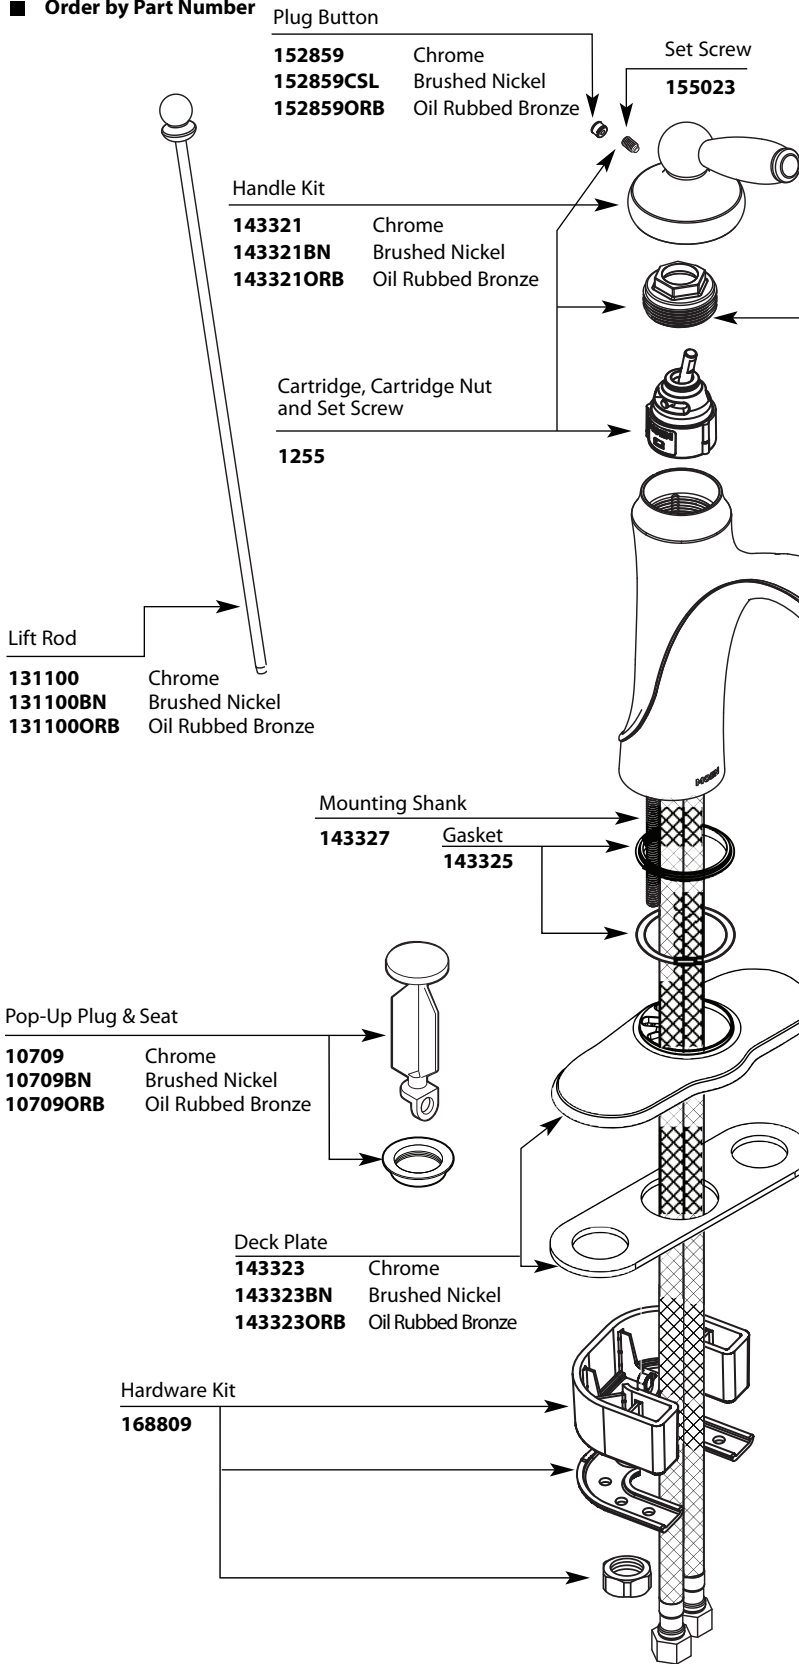

Buy it for looks. Buy it for life.®

Order by Part Number

*There is more than 1 version of this model.
Page down to identify the version you have.*

Illustrated Parts

BRANTFORD™

One-Handle Lavatory Faucet

MODEL	HANDLE	FINISH
6600	Lever	Chrome
6600BN	Lever	Brushed Nickel
6600ORB	Lever	Oil Rubbed Bronze
66600	Lever	Chrome
66600HC	Lever	Chrome With Red & Blue Indicators
66600HCBN	Lever	Brushed Nickel With Red & Blue Indicators
66600HCORB	Lever	Oil Rubbed Bronze With Red & Blue Indicators

Cartridge Nut
Note: Must change nut with cartridge

144266

HANDLE PLUG BUTTON PRIOR TO 1/2011

Waste for 66600 only

Option

Vessel Extension Kit - Not included with faucet

Buy it for looks. Buy it for life.®

Illustrated Parts

Order by Part Number

BRANTFORD™

One-Handle Lavatory Faucet

MODEL	HANDLE	FINISH
6600	Lever	Chrome
6600BN	Lever	Brushed Nickel
6600ORB	Lever	Oil Rubbed Bronze
66600	Lever	Chrome
66600HC	Lever	Chrome With Red & Blue Indicators
66600HCBN	Lever	Brushed Nickel With Red & Blue Indicators
66600HCORB	Lever	Oil Rubbed Bronze With Red & Blue Indicators

Cartridge Nut
Note: Must change nut with cartridge

144266

HANDLE PLUG BUTTON PRIOR TO 1/2011

Waste for 66600 only

Option

Vessel Extension Kit - Not included with faucet

MOEN, EVOLVO, 300012540
BRANTFORD