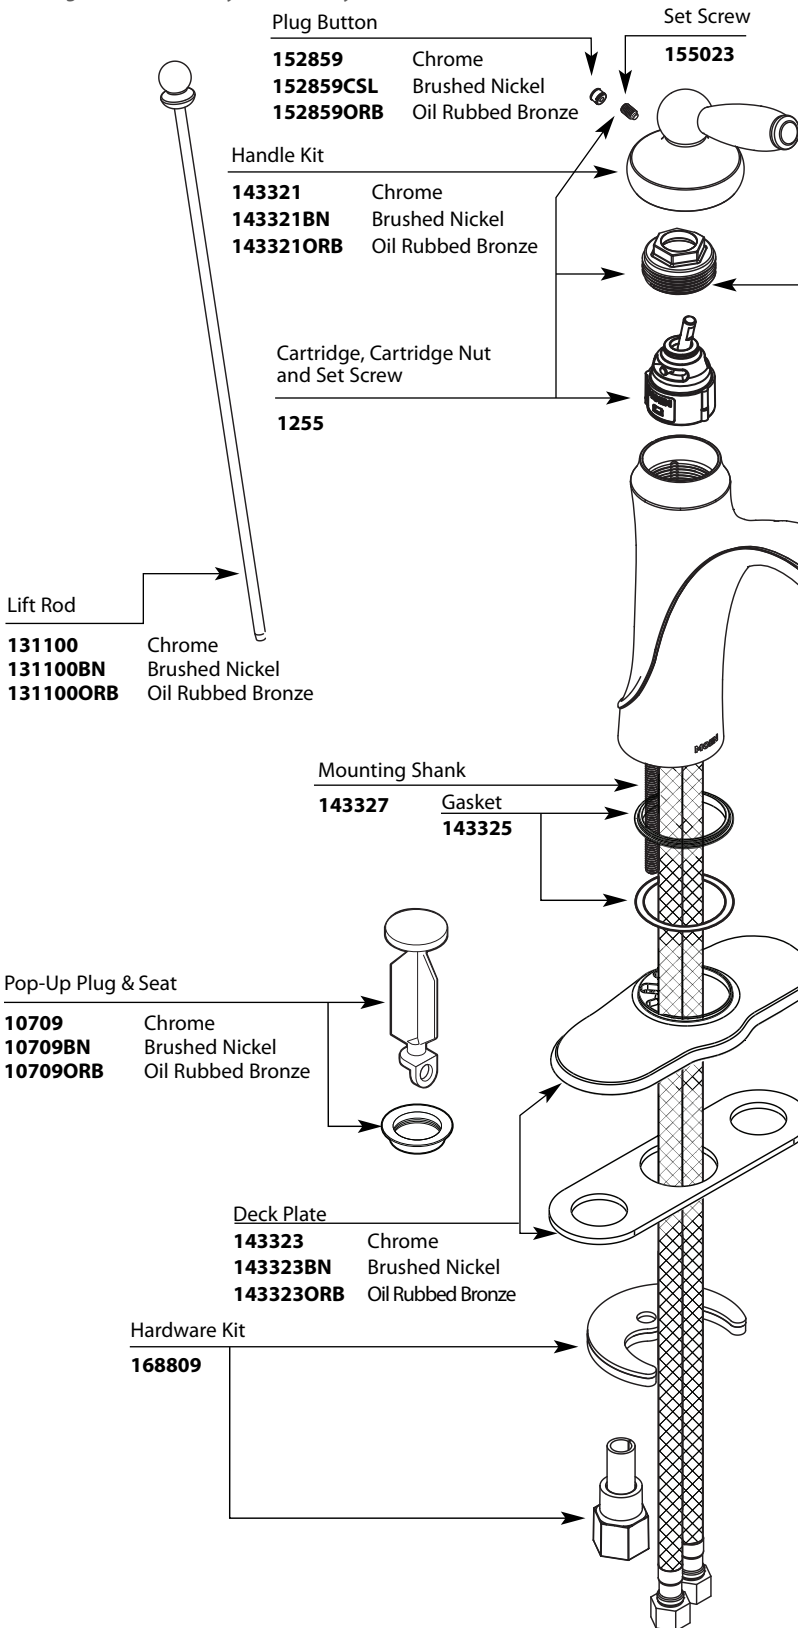

Buy it for looks. Buy it for life.®

Order by Part Number

*There is more than 1 version of this model.
Page down to identify the version you have.*

Illustrated Parts

BRANTFORD™

One-Handle Lavatory Faucet

MODEL	HANDLE	FINISH
6600	Lever	Chrome
6600BN	Lever	Brushed Nickel
6600ORB	Lever	Oil Rubbed Bronze
66600	Lever	Chrome
66600HC	Lever	Chrome With Red & Blue Indicators
66600HCBN	Lever	Brushed Nickel With Red & Blue Indicators
66600HCORB	Lever	Oil Rubbed Bronze With Red & Blue Indicators

Cartridge Nut
Note: Must change nut with cartridge

144266

HANDLE PLUG BUTTON PRIOR TO 1/2011

Waste for 66600 only

Option

Vessel Extension Kit - Not included with faucet

Buy it for looks. Buy it for life.®

Illustrated Parts

Order by Part Number

BRANTFORD™

One-Handle Lavatory Faucet

MODEL	HANDLE	FINISH
6600	Lever	Chrome
6600BN	Lever	Brushed Nickel
6600ORB	Lever	Oil Rubbed Bronze
66600	Lever	Chrome
66600HC	Lever	Chrome With Red & Blue Indicators
66600HCBN	Lever	Brushed Nickel With Red & Blue Indicators
66600HCORB	Lever	Oil Rubbed Bronze With Red & Blue Indicators

Cartridge Nut
Note: Must change nut with cartridge

144266

HANDLE PLUG BUTTON PRIOR TO 1/2011

Waste for 66600 only

Option

Vessel Extension Kit - Not included with faucet

MOEN, EVOLVO, 300012540
BRANTFORD