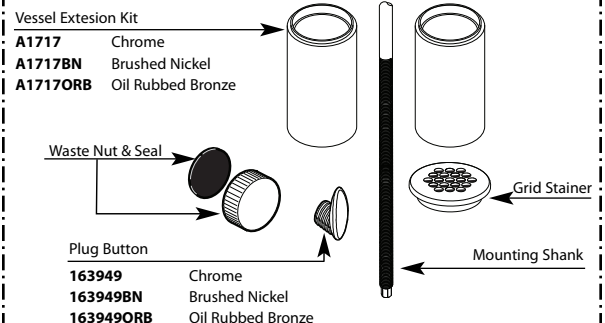

Buy it for looks. Buy it for life.®

Order by Part Number

*There is more than 1 version of this model.
Page down to identify the version you have.*

Illustrated Parts

BRANTFORD™

One-Handle Lavatory Faucet

MODEL	HANDLE	FINISH
6600	Lever	Chrome
6600BN	Lever	Brushed Nickel
6600ORB	Lever	Oil Rubbed Bronze
66600	Lever	Chrome
66600HC	Lever	Chrome With Red & Blue Indicators
66600HCBN	Lever	Brushed Nickel With Red & Blue Indicators
66600HCORB	Lever	Oil Rubbed Bronze With Red & Blue Indicators

Order by Part Number

BRANTFORD™

One-Handle Lavatory Faucet

MODEL	HANDLE	FINISH
6600	Lever	Chrome
6600BN	Lever	Brushed Nickel
6600ORB	Lever	Oil Rubbed Bronze
66600	Lever	Chrome
66600HC	Lever	Chrome With Red & Blue Indicators
66600HCBN	Lever	Brushed Nickel With Red & Blue Indicators
66600HCORB	Lever	Oil Rubbed Bronze With Red & Blue Indicators

Cartridge Nut
Note: Must change nut with cartridge

144266

HANDLE PLUG BUTTON PRIOR TO 1/2011

Waste for 66600 only

Option

Vessel Extension Kit - Not included with faucet

MOEN, EVOLVO, 300012540
BRANTFORD