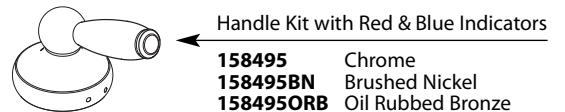

Order by Part Number

BRANTFORD™

One-Handle Lavatory Faucet

MODEL	HANDLE	FINISH
6600	Lever	Chrome
6600BN	Lever	Brushed Nickel
6600ORB	Lever	Oil Rubbed Bronze
66600	Lever	Chrome
66600HC	Lever	Chrome With Red & Blue Indicators
66600HCBN	Lever	Brushed Nickel With Red & Blue Indicators
66600HCORB	Lever	Oil Rubbed Bronze With Red & Blue Indicators

Cartridge Nut
Note: Must change nut with cartridge

144266

HANDLE PLUG BUTTON PRIOR TO 1/2011

Waste for 66600 only

Option

Vessel Extension Kit - Not included with faucet

MOEN, EVOLVO, 300012540
BRANTFORD