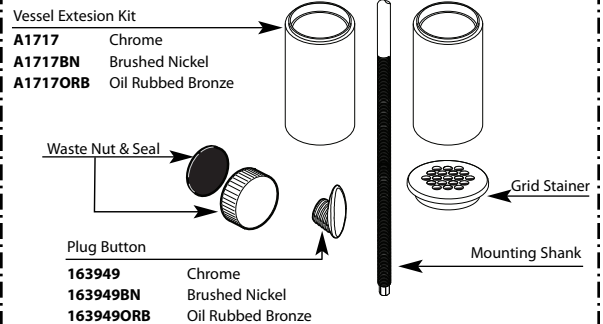

Buy it for looks. Buy it for life.®

Order by Part Number

*There is more than 1 version of this model.
Page down to identify the version you have.*

Illustrated Parts

BRANTFORD™

One-Handle Lavatory Faucet

MODEL	HANDLE	FINISH
6600	Lever	Chrome
6600BN	Lever	Brushed Nickel
6600ORB	Lever	Oil Rubbed Bronze
66600	Lever	Chrome
66600HC	Lever	Chrome With Red & Blue Indicators
66600HCBN	Lever	Brushed Nickel With Red & Blue Indicators
66600HCORB	Lever	Oil Rubbed Bronze With Red & Blue Indicators

Cartridge Nut
Note: Must change nut with cartridge

144266

HANDLE PLUG BUTTON PRIOR TO 1/2011

Waste for 66600 only

Option

Vessel Extension Kit - Not included with faucet

Buy it for looks. Buy it for life.®

Illustrated Parts

Order by Part Number

BRANTFORD™

One-Handle Lavatory Faucet

MODEL	HANDLE	FINISH
6600	Lever	Chrome
6600BN	Lever	Brushed Nickel
6600ORB	Lever	Oil Rubbed Bronze
66600	Lever	Chrome
66600HC	Lever	Chrome With Red & Blue Indicators
66600HCBN	Lever	Brushed Nickel With Red & Blue Indicators
66600HCORB	Lever	Oil Rubbed Bronze With Red & Blue Indicators