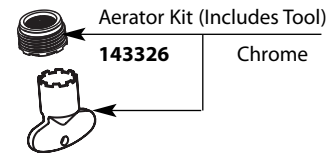

Buy it for looks. Buy it for life.®

Order by Part Number

*There is more than 1 version of this model.
Page down to identify the version you have.*

Illustrated Parts

BRANTFORD™

One-Handle Lavatory Faucet

MODEL	HANDLE	FINISH
6600	Lever	Chrome
6600BN	Lever	Brushed Nickel
6600ORB	Lever	Oil Rubbed Bronze
66600	Lever	Chrome
66600HC	Lever	Chrome With Red & Blue Indicators
66600HCBN	Lever	Brushed Nickel With Red & Blue Indicators
66600HCORB	Lever	Oil Rubbed Bronze With Red & Blue Indicators

Cartridge Nut
Note: Must change nut with cartridge

144266

HANDLE PLUG BUTTON PRIOR TO 1/2011

Waste for 66600 only

Option

Vessel Extension Kit - Not included with faucet

Buy it for looks. Buy it for life.®

Illustrated Parts