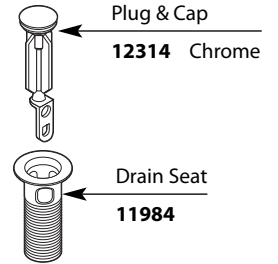

Buy it for looks. Buy it for life.®

Order by Part Number

*There is more than 1 version of this model.
Page down to identify the version you have.*

Illustrated Parts

BRANTFORD™

One-Handle Lavatory Faucet

MODEL	HANDLE	FINISH
6600	Lever	Chrome
6600BN	Lever	Brushed Nickel
6600ORB	Lever	Oil Rubbed Bronze
66600	Lever	Chrome
66600HC	Lever	Chrome With Red & Blue Indicators
66600HCBN	Lever	Brushed Nickel With Red & Blue Indicators
66600HCORB	Lever	Oil Rubbed Bronze With Red & Blue Indicators

Cartridge Nut
Note: Must change nut with cartridge

144266

HANDLE PLUG BUTTON PRIOR TO 1/2011

Waste for 66600 only

Option

Vessel Extension Kit - Not included with faucet

Buy it for looks. Buy it for life.®

Illustrated Parts

Order by Part Number

BRANTFORD™

One-Handle Lavatory Faucet

MODEL	HANDLE	FINISH
6600	Lever	Chrome
6600BN	Lever	Brushed Nickel
6600ORB	Lever	Oil Rubbed Bronze
66600	Lever	Chrome
66600HC	Lever	Chrome With Red & Blue Indicators
66600HCBN	Lever	Brushed Nickel With Red & Blue Indicators
66600HCORB	Lever	Oil Rubbed Bronze With Red & Blue Indicators

Cartridge Nut
Note: Must change nut with cartridge

144266

HANDLE PLUG BUTTON PRIOR TO 1/2011

Waste for 66600 only

Option

Vessel Extension Kit - Not included with faucet

MOEN, EVOLVO, 300012540
BRANTFORD