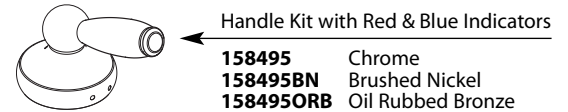

Buy it for looks. Buy it for life.®

Order by Part Number

*There is more than 1 version of this model.
Page down to identify the version you have.*

Illustrated Parts

BRANTFORD™

One-Handle Lavatory Faucet

MODEL	HANDLE	FINISH
6600	Lever	Chrome
6600BN	Lever	Brushed Nickel
6600ORB	Lever	Oil Rubbed Bronze
66600	Lever	Chrome
66600HC	Lever	Chrome With Red & Blue Indicators
66600HCBN	Lever	Brushed Nickel With Red & Blue Indicators
66600HCORB	Lever	Oil Rubbed Bronze With Red & Blue Indicators

Cartridge Nut
Note: Must change nut with cartridge

144266

HANDLE PLUG BUTTON PRIOR TO 1/2011

Waste for 66600 only

Option

Vessel Extension Kit - Not included with faucet

Buy it for looks. Buy it for life.®

Illustrated Parts

Order by Part Number

BRANTFORD™

One-Handle Lavatory Faucet

MODEL	HANDLE	FINISH
6600	Lever	Chrome
6600BN	Lever	Brushed Nickel
6600ORB	Lever	Oil Rubbed Bronze
66600	Lever	Chrome
66600HC	Lever	Chrome With Red & Blue Indicators
66600HCBN	Lever	Brushed Nickel With Red & Blue Indicators
66600HCORB	Lever	Oil Rubbed Bronze With Red & Blue Indicators