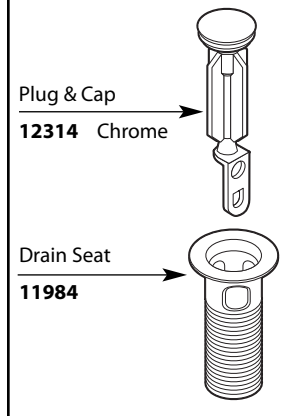

Buy it for looks. Buy it for life.®

■ **Order by Part Number**

There is more than 1 version of this model.
Page down to identify the version you have.

Illustrated Parts

| METHOD™ | | |
|-----------------------------------|---------------|----------------|
| One-Handle Lavatory Faucet | | |
| MODEL | HANDLE | FINISH |
| 6810 | Lever | Chrome |
| 6810BN | Lever | Brushed Nickel |
| 66810 | Lever | Chrome (Bulk) |

**HANDLE PLUG BUTTON
PRIOR TO 1/2011**

Waste for 66810 only

Vessel Extension Kit - Not included with faucet

Buy it for looks. Buy it for life.®

Illustrated Parts

■ Order by Part Number

| METHOD™ | | |
|----------------------------|--------|----------------|
| One-Handle Lavatory Faucet | | |
| MODEL | HANDLE | FINISH |
| 6810 | Lever | Chrome |
| 6810BN | Lever | Brushed Nickel |
| 66810 | Lever | Chrome (Bulk) |

HANDLE PLUG BUTTON PRIOR TO 1/2011

Waste for 66810 only

Vessel Extension Kit - Not included with faucet

Buy it for looks. Buy it for life.®

Illustrated Parts

■ Order by Part Number

| METHOD™ | | |
|----------------------------|--------|----------------|
| One-Handle Lavatory Faucet | | |
| MODEL | HANDLE | FINISH |
| CA6810 | Lever | Chrome |
| CA6810BN | Lever | Brushed Nickel |
| CA66810 | Lever | Chrome (Bulk) |

HANDLE PLUG BUTTON PRIOR TO 1/2011