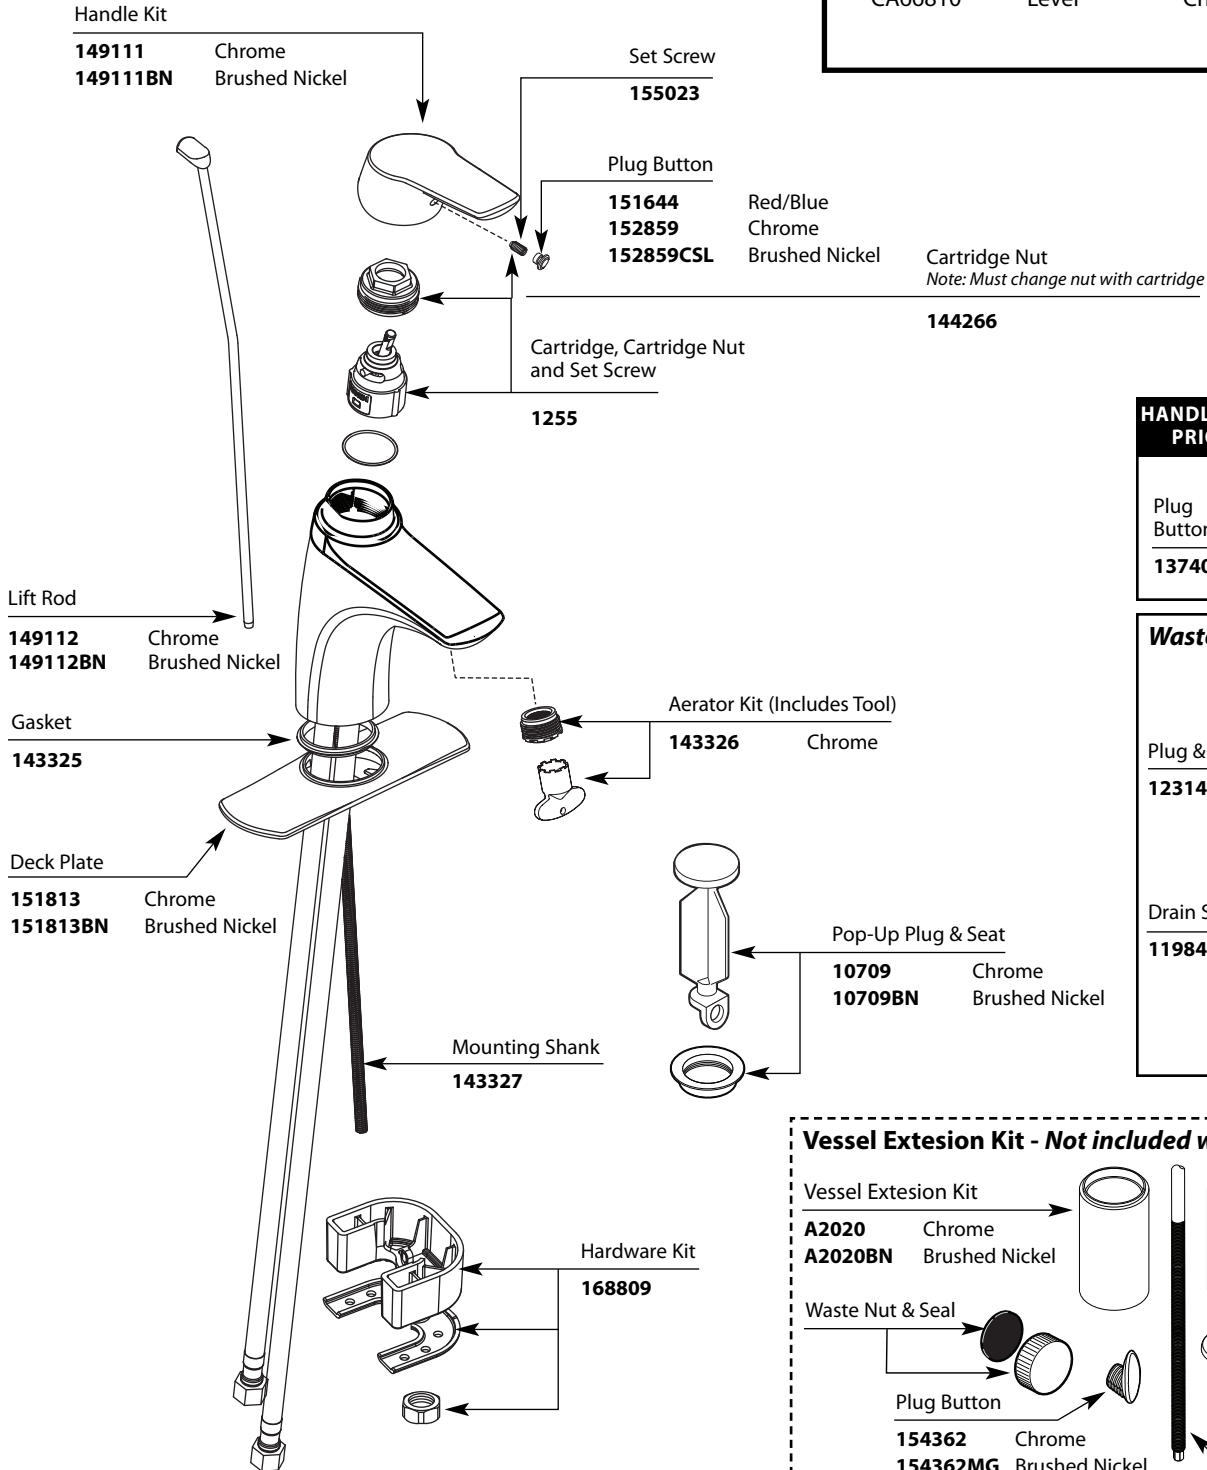

Buy it for looks. Buy it for life.®

■ **Order by Part Number**

There is more than 1 version of this model.
Page down to identify the version you have.

Illustrated Parts

| METHOD™ | | |
|-----------------------------------|---------------|----------------|
| One-Handle Lavatory Faucet | | |
| MODEL | HANDLE | FINISH |
| 6810 | Lever | Chrome |
| 6810BN | Lever | Brushed Nickel |
| 66810 | Lever | Chrome (Bulk) |

**HANDLE PLUG BUTTON
PRIOR TO 1/2011**

Waste for 66810 only

Vessel Extension Kit - Not included with faucet

Buy it for looks. Buy it for life.®

Illustrated Parts

■ Order by Part Number

| METHOD™ | | |
|----------------------------|--------|----------------|
| One-Handle Lavatory Faucet | | |
| MODEL | HANDLE | FINISH |
| 6810 | Lever | Chrome |
| 6810BN | Lever | Brushed Nickel |
| 66810 | Lever | Chrome (Bulk) |

HANDLE PLUG BUTTON PRIOR TO 1/2011

Waste for 66810 only

Vessel Extension Kit - Not included with faucet

Buy it for looks. Buy it for life.®

Illustrated Parts

■ Order by Part Number

| METHOD™ | | |
|----------------------------|--------|----------------|
| One-Handle Lavatory Faucet | | |
| MODEL | HANDLE | FINISH |
| CA6810 | Lever | Chrome |
| CA6810BN | Lever | Brushed Nickel |
| CA66810 | Lever | Chrome (Bulk) |

HANDLE PLUG BUTTON PRIOR TO 1/2011