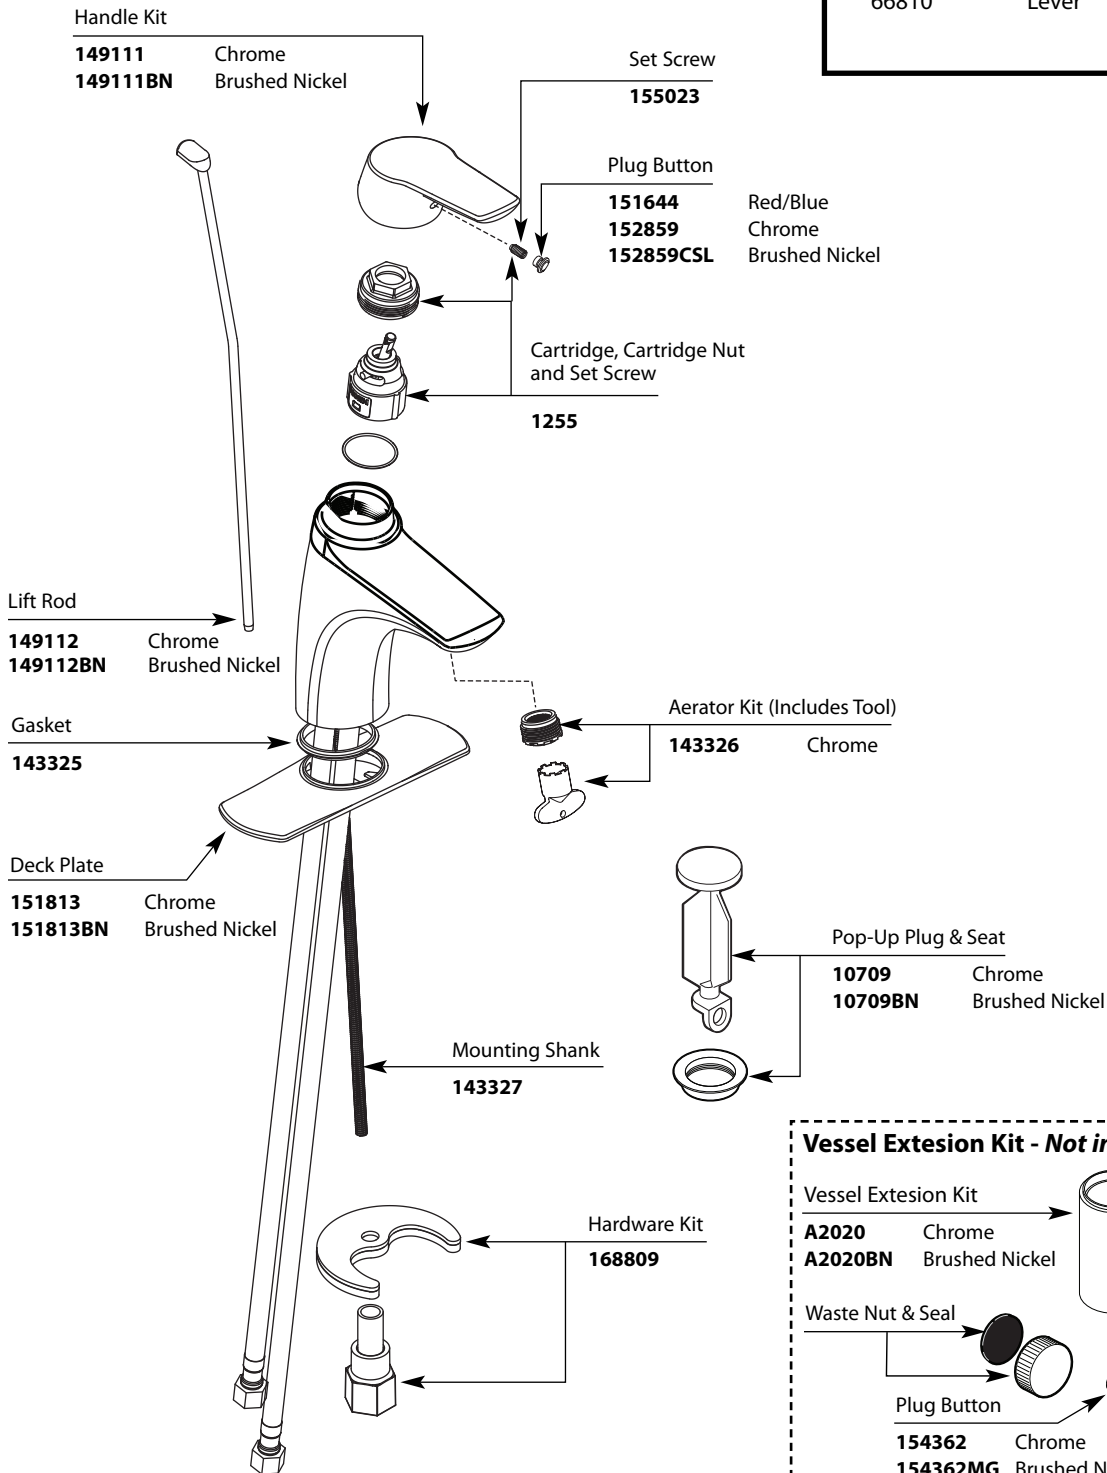

Buy it for looks. Buy it for life.®

■ **Order by Part Number**

There is more than 1 version of this model.
Page down to identify the version you have.

Illustrated Parts

| METHOD™ | | |
|-----------------------------------|---------------|----------------|
| One-Handle Lavatory Faucet | | |
| MODEL | HANDLE | FINISH |
| 6810 | Lever | Chrome |
| 6810BN | Lever | Brushed Nickel |
| 66810 | Lever | Chrome (Bulk) |

**HANDLE PLUG BUTTON
PRIOR TO 1/2011**

Waste for 66810 only

Vessel Extension Kit - Not included with faucet

Buy it for looks. Buy it for life.®

Illustrated Parts

■ Order by Part Number

| METHOD™ | | |
|----------------------------|--------|----------------|
| One-Handle Lavatory Faucet | | |
| MODEL | HANDLE | FINISH |
| 6810 | Lever | Chrome |
| 6810BN | Lever | Brushed Nickel |
| 66810 | Lever | Chrome (Bulk) |

HANDLE PLUG BUTTON PRIOR TO 1/2011

Waste for 66810 only

Vessel Extension Kit - Not included with faucet

Buy it for looks. Buy it for life.®

Illustrated Parts

■ Order by Part Number

| METHOD™ | | |
|----------------------------|--------|----------------|
| One-Handle Lavatory Faucet | | |
| MODEL | HANDLE | FINISH |
| CA6810 | Lever | Chrome |
| CA6810BN | Lever | Brushed Nickel |
| CA66810 | Lever | Chrome (Bulk) |

HANDLE PLUG BUTTON PRIOR TO 1/2011