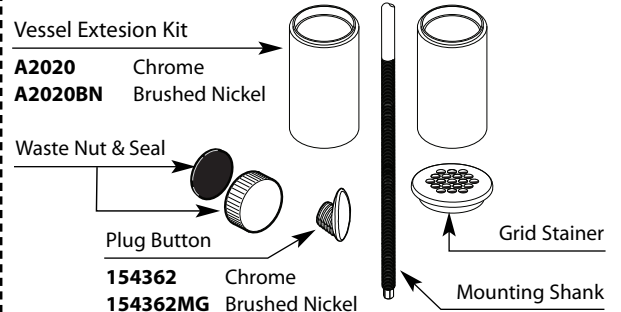

Buy it for looks. Buy it for life.®

■ **Order by Part Number**

There is more than 1 version of this model.
Page down to identify the version you have.

Illustrated Parts

| METHOD™ | | |
|-----------------------------------|---------------|----------------|
| One-Handle Lavatory Faucet | | |
| MODEL | HANDLE | FINISH |
| 6810 | Lever | Chrome |
| 6810BN | Lever | Brushed Nickel |
| 66810 | Lever | Chrome (Bulk) |

**HANDLE PLUG BUTTON
PRIOR TO 1/2011**

Waste for 66810 only

Vessel Extension Kit - Not included with faucet

Buy it for looks. Buy it for life.®

Illustrated Parts

■ Order by Part Number

| METHOD™ | | |
|----------------------------|--------|----------------|
| One-Handle Lavatory Faucet | | |
| MODEL | HANDLE | FINISH |
| 6810 | Lever | Chrome |
| 6810BN | Lever | Brushed Nickel |
| 66810 | Lever | Chrome (Bulk) |

HANDLE PLUG BUTTON PRIOR TO 1/2011

Waste for 66810 only

Vessel Extension Kit - Not included with faucet

Buy it for looks. Buy it for life.®

Illustrated Parts

■ Order by Part Number

| METHOD™ | | |
|----------------------------|--------|----------------|
| One-Handle Lavatory Faucet | | |
| MODEL | HANDLE | FINISH |
| CA6810 | Lever | Chrome |
| CA6810BN | Lever | Brushed Nickel |
| CA66810 | Lever | Chrome (Bulk) |