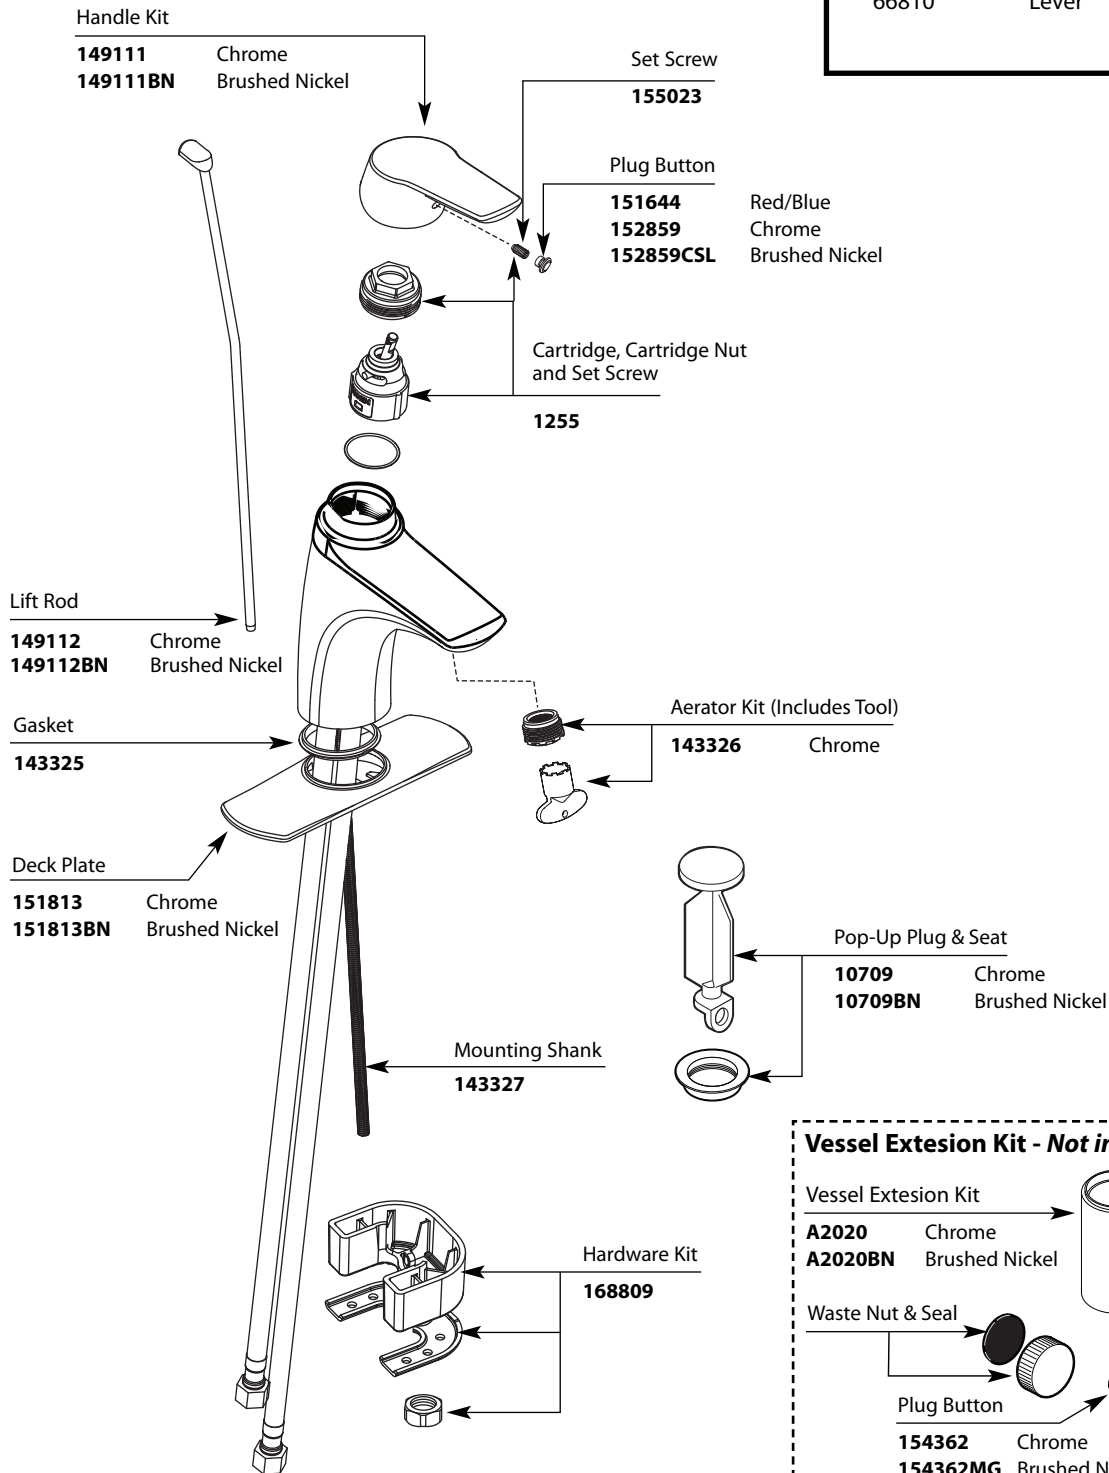

Buy it for looks. Buy it for life.®

■ **Order by Part Number**

There is more than 1 version of this model.
Page down to identify the version you have.

Illustrated Parts

| METHOD™ | | |
|-----------------------------------|---------------|----------------|
| One-Handle Lavatory Faucet | | |
| MODEL | HANDLE | FINISH |
| 6810 | Lever | Chrome |
| 6810BN | Lever | Brushed Nickel |
| 66810 | Lever | Chrome (Bulk) |

**HANDLE PLUG BUTTON
PRIOR TO 1/2011**

Waste for 66810 only

Vessel Extension Kit - Not included with faucet

Buy it for looks. Buy it for life.®

Illustrated Parts

■ Order by Part Number

| METHOD™ | | |
|----------------------------|--------|----------------|
| One-Handle Lavatory Faucet | | |
| MODEL | HANDLE | FINISH |
| 6810 | Lever | Chrome |
| 6810BN | Lever | Brushed Nickel |
| 66810 | Lever | Chrome (Bulk) |

HANDLE PLUG BUTTON PRIOR TO 1/2011

Waste for 66810 only

Vessel Extension Kit - Not included with faucet

Buy it for looks. Buy it for life.®

Illustrated Parts

■ Order by Part Number

| METHOD™ | | |
|----------------------------|--------|----------------|
| One-Handle Lavatory Faucet | | |
| MODEL | HANDLE | FINISH |
| CA6810 | Lever | Chrome |
| CA6810BN | Lever | Brushed Nickel |
| CA66810 | Lever | Chrome (Bulk) |

HANDLE PLUG BUTTON PRIOR TO 1/2011