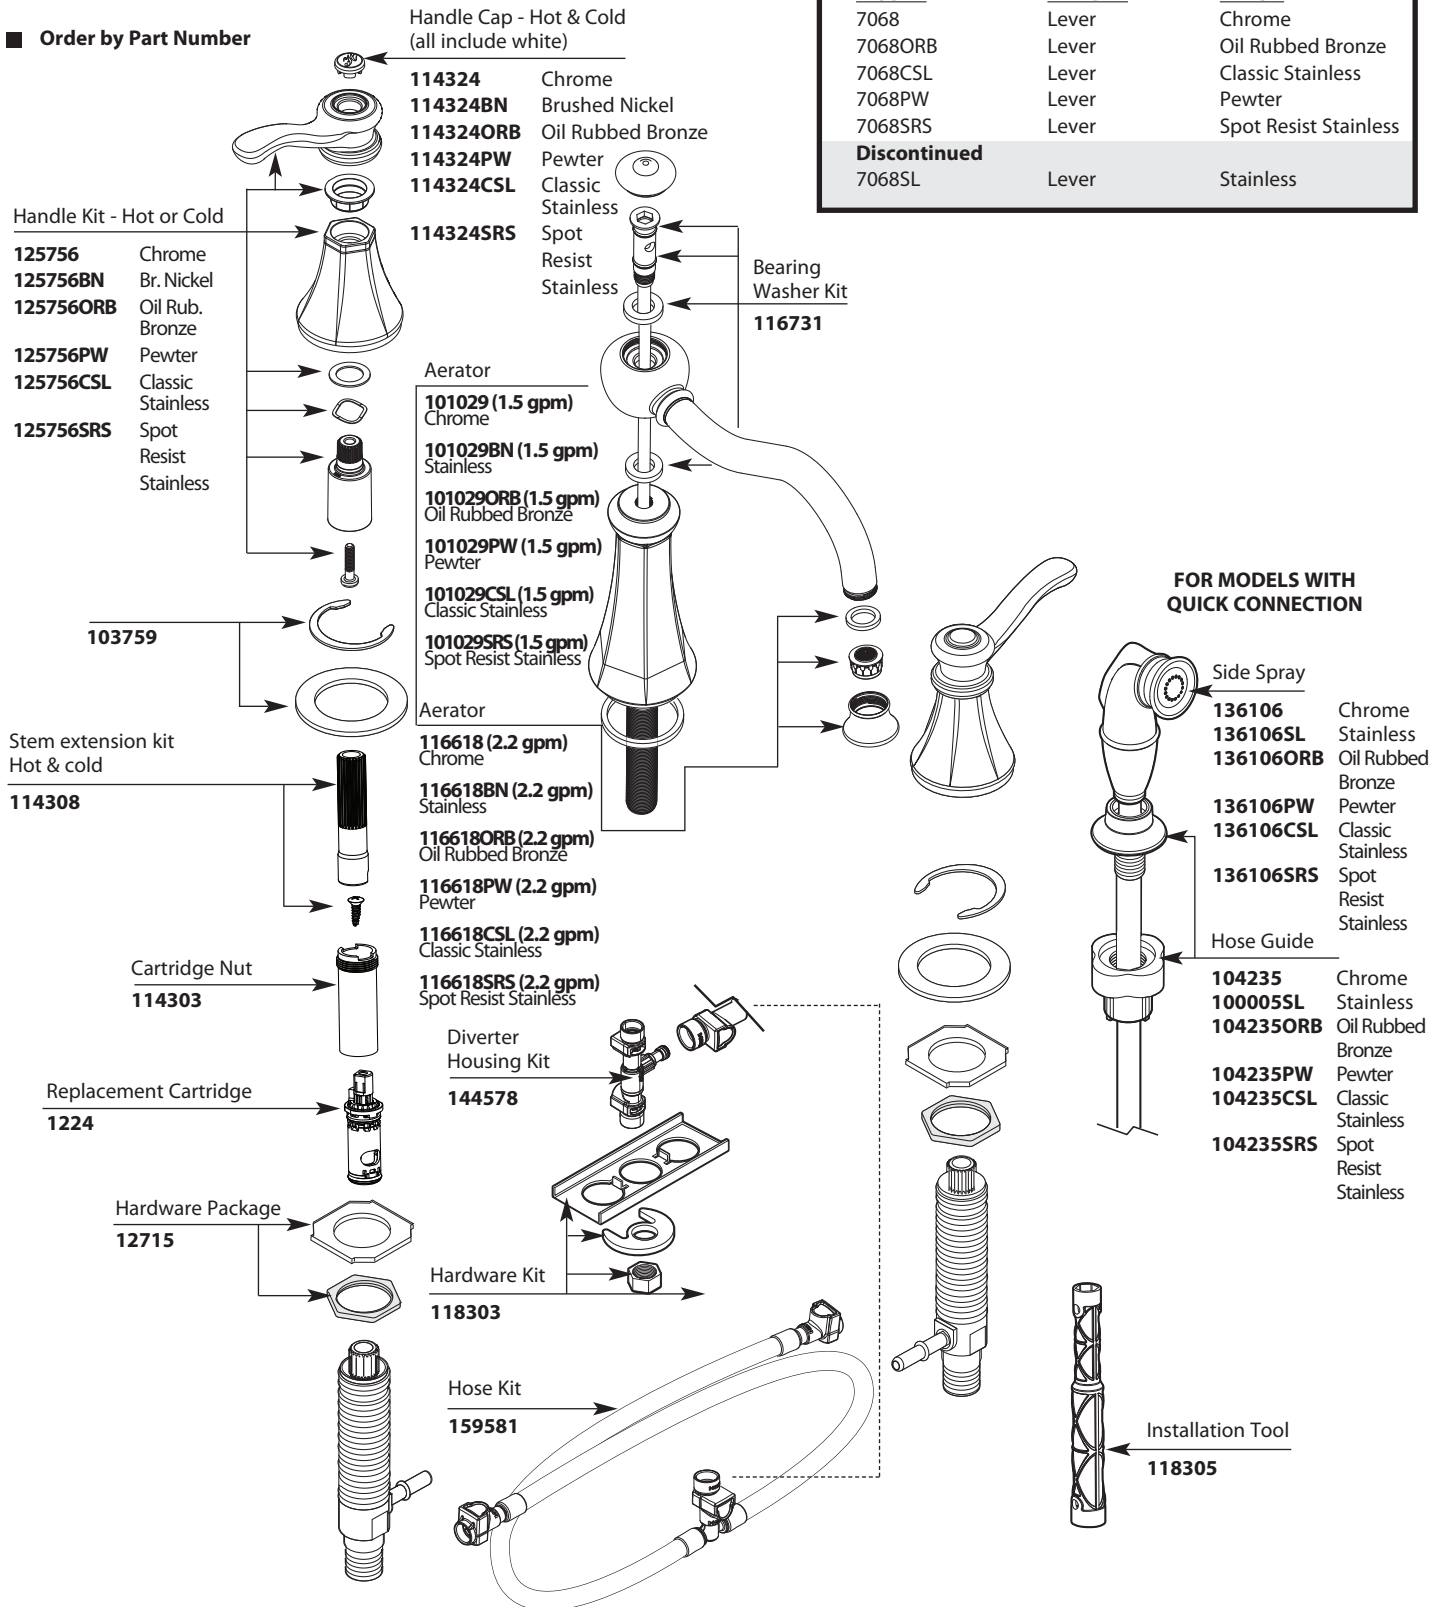

*There is more than 1 version of this model.  
Page down to identify the version you have.*

■ **Order by Part Number**

Vestige® Two-Handle Kitchen Faucet w/Side Spray		
MODEL	HANDLE	FINISH
7068	Lever	Chrome
7068ORB	Lever	Oil Rubbed Bronze
7068CSL	Lever	Classic Stainless
7068PW	Lever	Pewter
7068SRS	Lever	Spot Resist Stainless
<b>Discontinued</b>		
7068SL	Lever	Stainless

# Illustrated Parts

■ Order by Part Number

Vestige®		
Two-Handle Kitchen Faucet w/Side Spray		
MODEL	HANDLE	FINISH
7068	Lever	Chrome
7068ORB	Lever	Oil Rubbed Bronze
7068CSL	Lever	Classic Stainless
7068PW	Lever	Pewter
Discontinued		
7068SL	Lever	Stainless