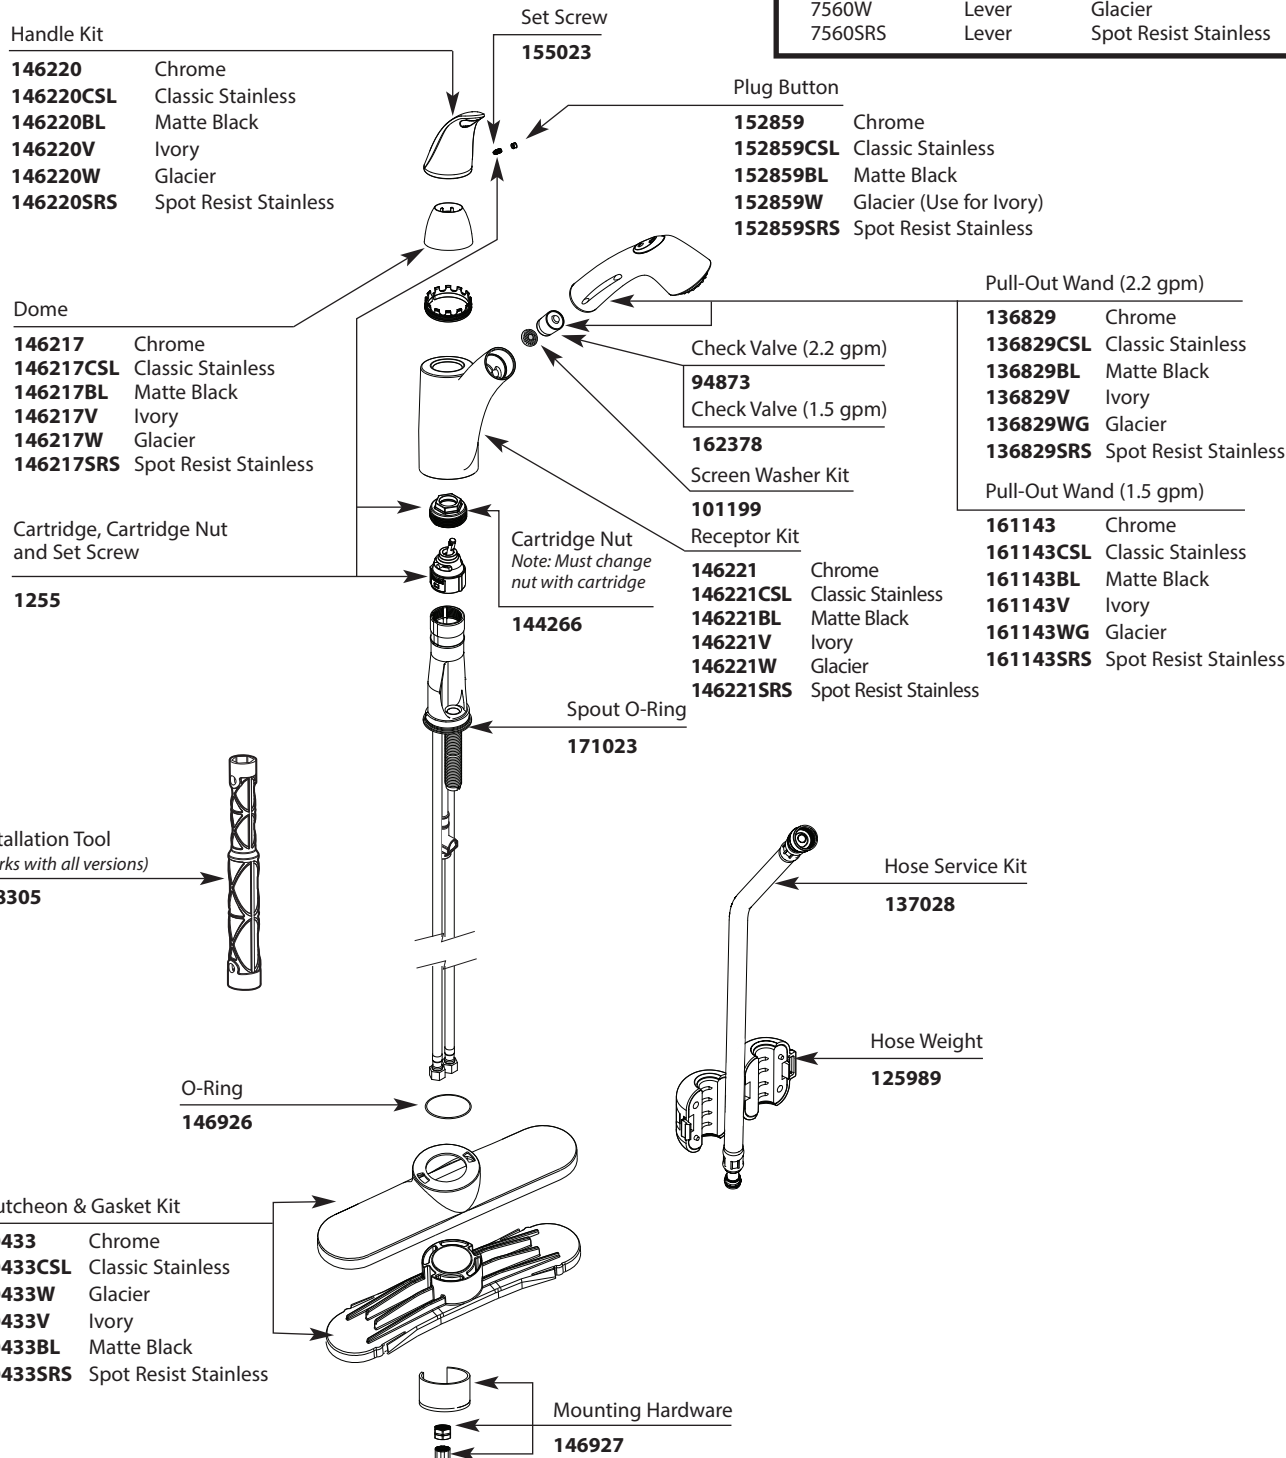

Buy it for looks. Buy it for life.®

Illustrated Parts

■ Order by Part Number

*There is more than 1 version of this model.
Page down to identify the version you have.*

Extensa™ Single Control Kitchen Faucet with Pullout Spray		
MODEL	HANDLE	FINISH
7560C	Lever	Chrome
7560CSL	Lever	Classic Stainless
7560CSLBL	Lever	Classic Stainless/Matte Black
7560BL	Lever	Matte Black
7560V	Lever	Ivory
7560W	Lever	Glacier
7560SRS	Lever	Spot Resist Stainless

Buy it for looks. Buy it for life.®

Illustrated Parts

■ Order by Part Number

*There is more than 1 version of this model.
Page down to identify the version you have.*

Extensa™ Single Control Kitchen Faucet with Pullout Spray		
MODEL	HANDLE	FINISH
7560C	Lever	Chrome
7560CSL	Lever	Classic Stainless
7560CSLBL	Lever	Classic Stainless/Matte Black
7560BL	Lever	Matte Black
7560V	Lever	Ivory
7560W	Lever	Glacier

**HANDLE PLUG BUTTON
PRIOR TO 1/2011**

Plug Button Kit
137403

- Handle Kit
- 146220** Chrome
 - 146220CSL** Classic Stainless
 - 146220BL** Matte Black
 - 146220V** Ivory
 - 146220W** Glacier
- Set Screw
155023

- Pull-Out Wand (1.5 gpm)
- 161143** Chrome
 - 161143CSL** Classic Stainless
 - 161143BL** Matte Black
 - 161143V** Ivory
 - 161143WG** Glacier

- Spout O-Ring
171023

- Installation Tool
(works with all versions)
118305