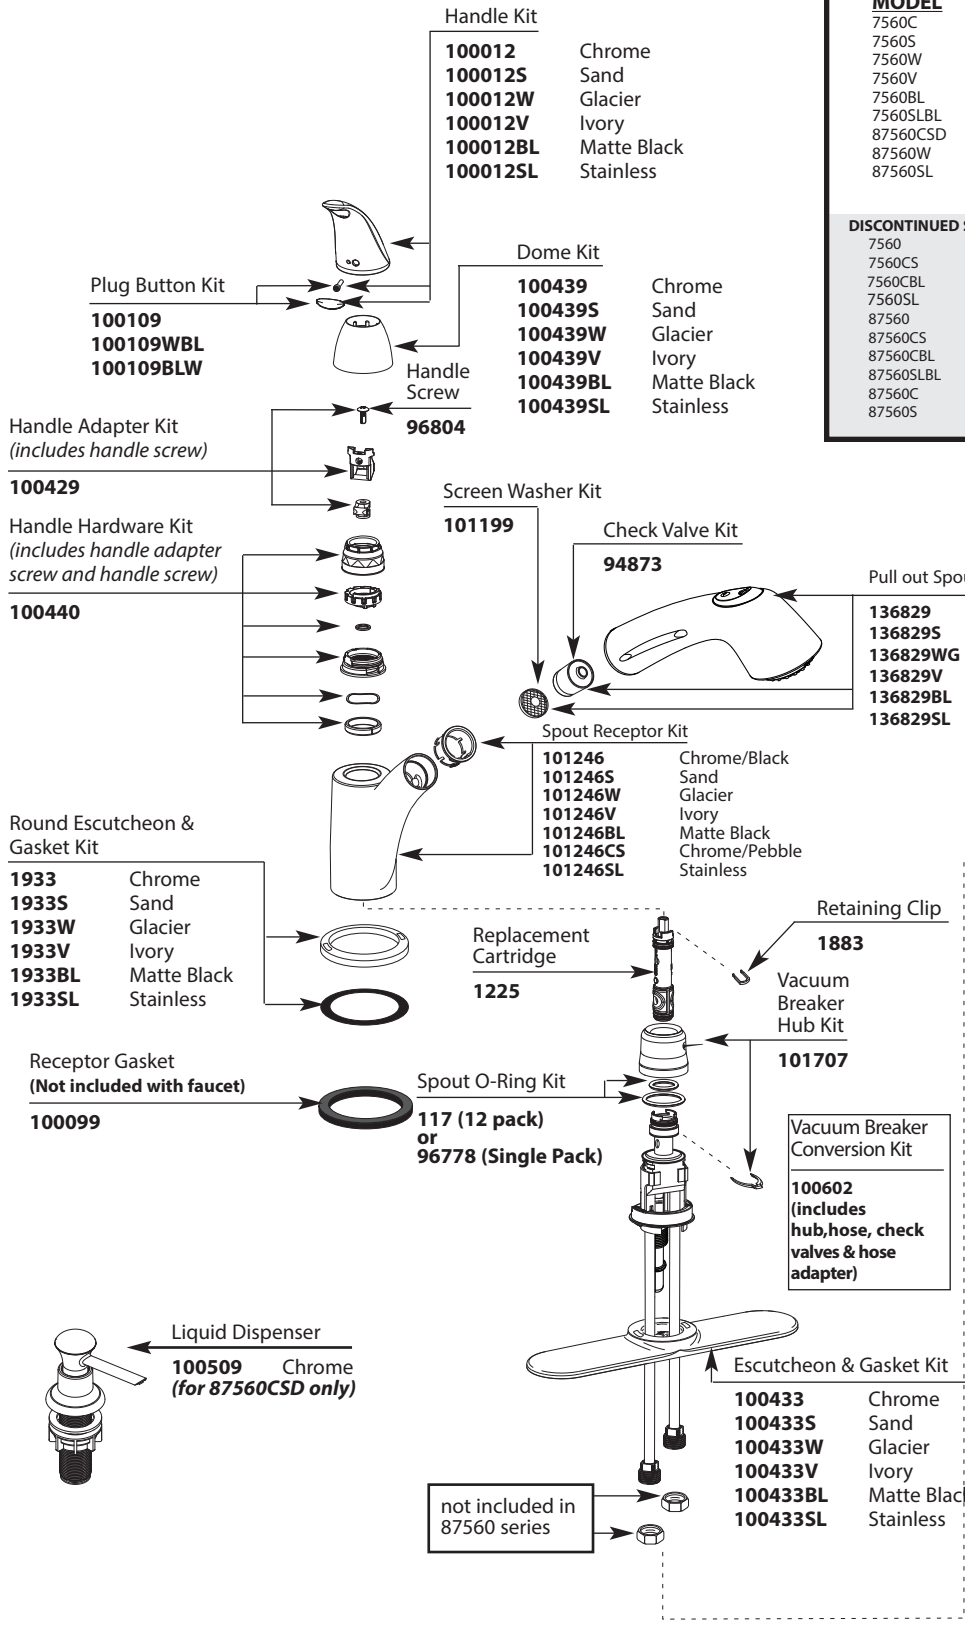

- Cartridge, Cartridge Nut and Set Screw
- 1255**

- Cartridge Nut
Note: Must change nut with cartridge
144266
- Screen Washer Kit
101199
- Receptor Kit
- 146221** Chrome
 - 146221CSL** Classic Stainless
 - 146221BL** Matte Black
 - 146221V** Ivory
 - 146221W** Glacier

- Pull-Out Wand (1.5 gpm)
- 161143** Chrome
 - 161143CSL** Classic Stainless
 - 161143BL** Matte Black
 - 161143V** Ivory
 - 161143WG** Glacier

- Spout O-Ring
171023

- Installation Tool
(works with all versions)
118305

- Hose Service Kit
137028

- O-Ring
146926

- Hose Weight
125989

**QUICK CONNECTION
PRIOR TO 12/2009**

Hose Adapter
136101

- Escutcheon & Gasket Kit
- 100433** Chrome
 - 100433CSL** Classic Stainless
 - 100433W** Glacier
 - 100433V** Ivory
 - 100433BL** Matte Black

HOSE ADAPTER CLIP

Clip
152767

- Mounting Hardware
146927

■ Order by Part Number

Extensa™ Single Control Kitchen Faucet with Pullout Spray		
MODEL	HANDLE	FINISH
7560C	Lever	Chrome
7560S	Lever	Sand
7560W	Lever	Glacier
7560V	Lever	Ivory
7560BL	Lever	Matte Black
7560SLBL	Lever	Stainless Steel/Matte Black
87560CSD	Lever	Chrome w/soap dispenser
87560W	Lever	Glacier
87560SL	Lever	Stainless Steel
DISCONTINUED SKUS		
7560	Lever	Chrome/Glacier
7560CS	Lever	Chrome/Sand
7560CBL	Lever	Chrome/Matte Black
7560SL	Lever	Stainless Steel
87560	Lever	Chrome/Glacier
87560CS	Lever	Chrome/Sand
87560CBL	Lever	Chrome/Matte Black
87560SLBL	Lever	Stainless/Matte Black
87560C	Lever	Chrome
87560S	Lever	Sand