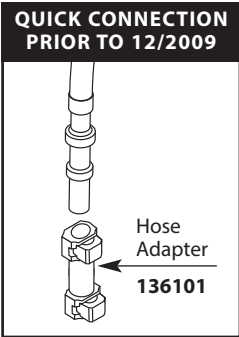

# Illustrated Parts

Aberdeen™ Two Handle High Arc Pull Down Kitchen Faucet		
MODEL	HANDLE	FINISH
7592C	Lever	Chrome
7592CSL	Lever	Classic Stainless
<b>Discontinued</b>		
7592CP	Lever	Chrome/Pol. Brass
7592CPR	Lever	Copper
86592C	Lever	Chrome
7592S	Lever	Sand
7592SL	Lever	Stainless

# Illustrated Parts

■ Order by Part Number

*There is more than 1 version of this model.  
Page down to identify the version you have.*

**Aberdeen™  
Two Handle High Arc Pull Down Kitchen Faucet**

MODEL	HANDLE	FINISH
7592C	Lever	Chrome
7592CSL	Lever	Classic Stainless
<b>Discontinued</b>		
7592CP	Lever	Chrome/Pol. Brass
7592CPR	Lever	Copper
86592C	Lever	Chrome
7592S	Lever	Sand
7592SL	Lever	Stainless