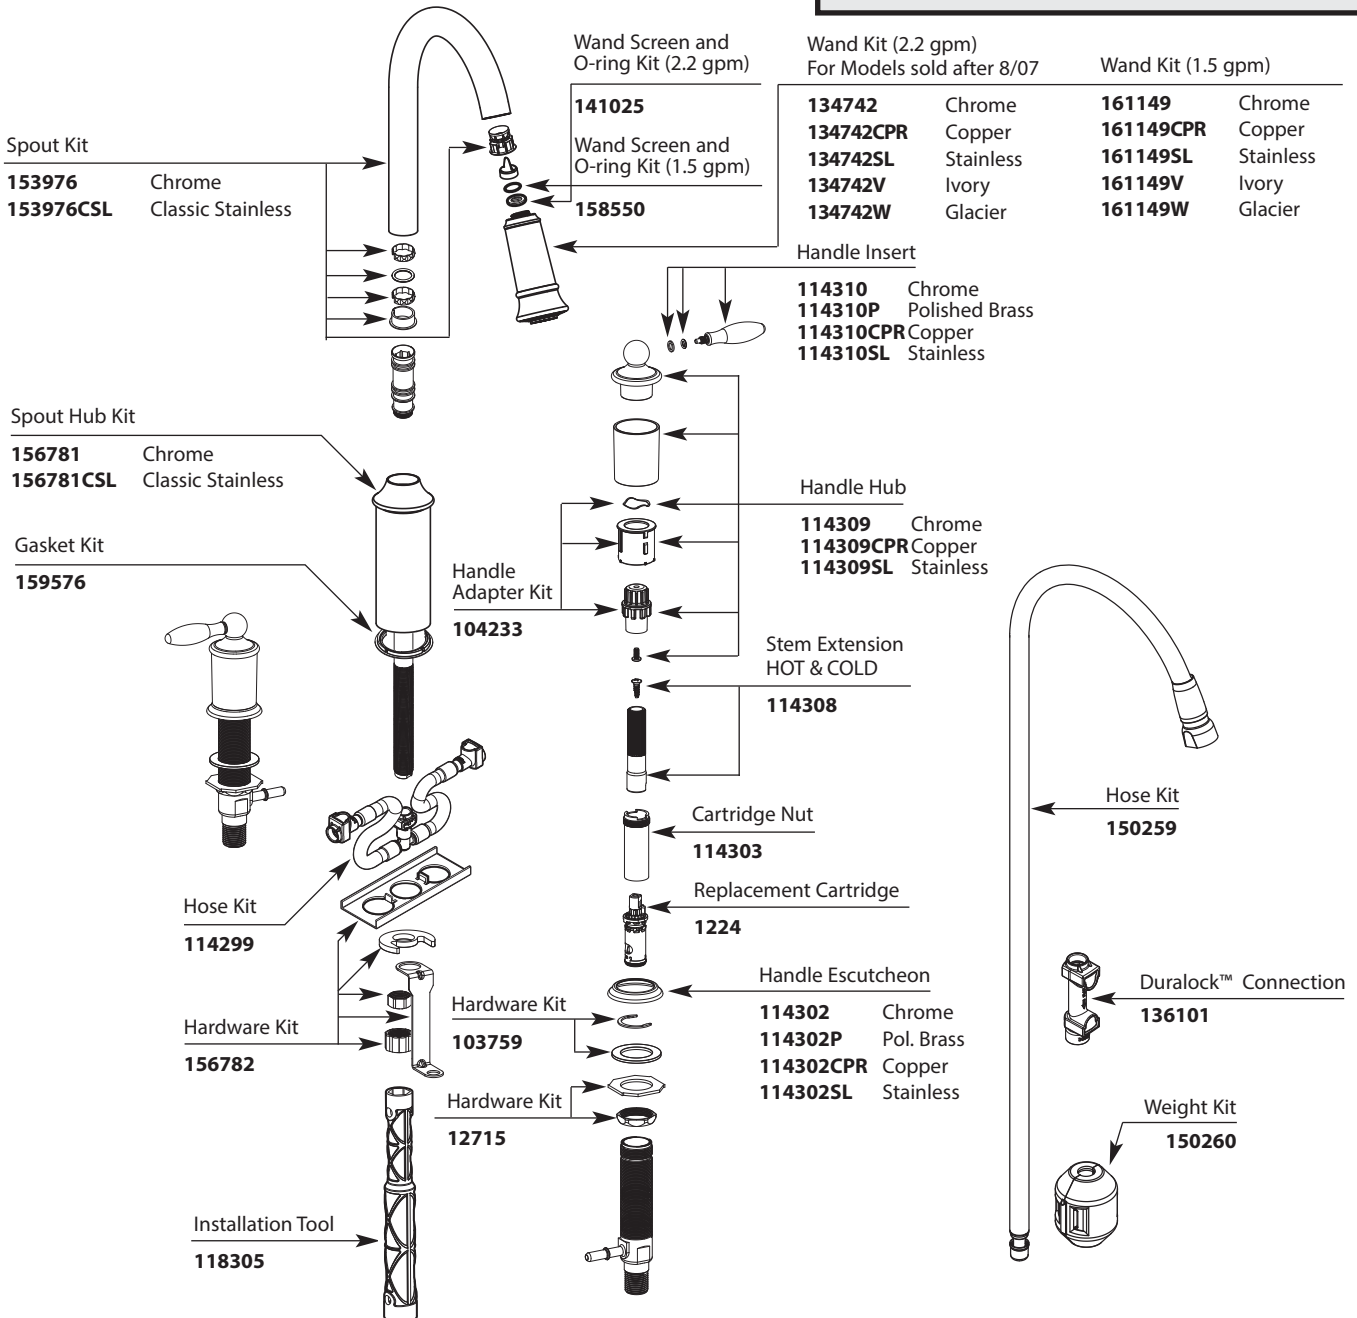

Buy it for looks. Buy it for life.®

■ Order by Part Number

*There is more than 1 version of this model.  
Page down to identify the version you have.*

# Illustrated Parts

Aberdeen™ Two Handle High Arc Pull Down Kitchen Faucet		
MODEL	HANDLE	FINISH
7592C	Lever	Chrome
7592CSL	Lever	Classic Stainless
<b>Discontinued</b>		
7592CP	Lever	Chrome/Pol. Brass
7592CPR	Lever	Copper
86592C	Lever	Chrome
7592S	Lever	Sand
7592SL	Lever	Stainless

# Illustrated Parts

■ Order by Part Number

*There is more than 1 version of this model.  
Page down to identify the version you have.*

**Aberdeen™  
Two Handle High Arc Pull Down Kitchen Faucet**

MODEL	HANDLE	FINISH
7592C	Lever	Chrome
7592CSL	Lever	Classic Stainless
<b>Discontinued</b>		
7592CP	Lever	Chrome/Pol. Brass
7592CPR	Lever	Copper
86592C	Lever	Chrome
7592S	Lever	Sand
7592SL	Lever	Stainless