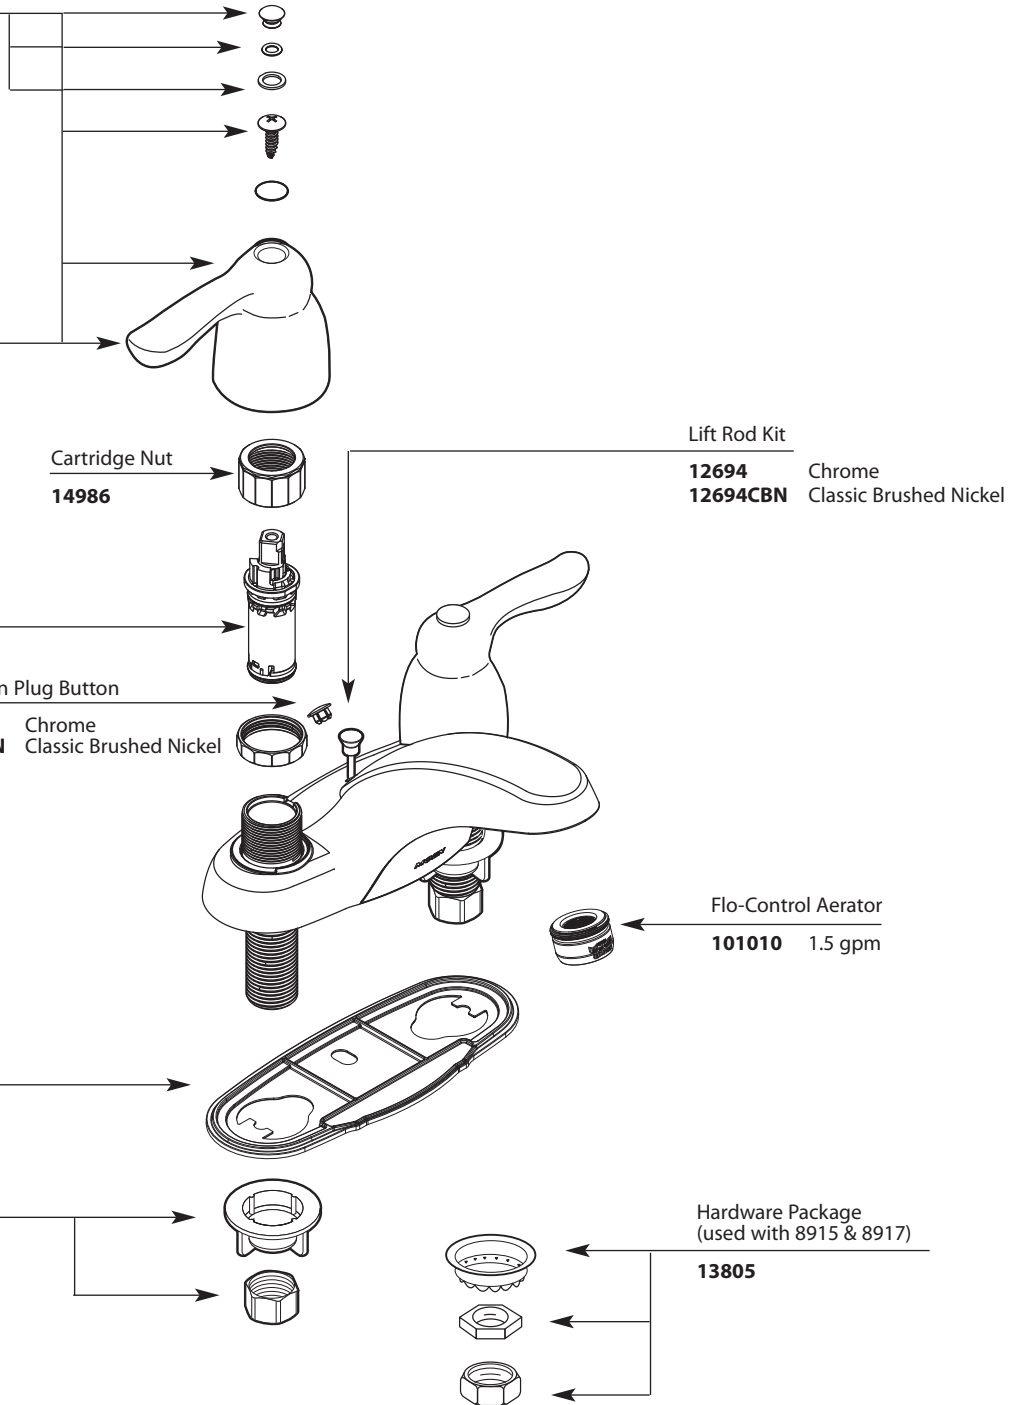

■ Order by Part Number

*There is more than 1 version of this model.
Page down to identify the version you have.*

Two-Handle Lavatory Faucet				
MODEL	FLOW (gpm)	DRAIN	FINISH	WATERSENSE CERTIFIED
8917	1.5	Metal	Chrome	x
8917CBN	1.5	Metal	CBN	x
8915	1.5	Without	Chrome	x
8915CBN	1.5	Without	CBN	x

Handle Cap Kit

- 115034** Chrome
- 115034CSL** Classic Stainless

Lever Handle Kit

- 100621** COLD Chrome
- 100624** HOT Chrome

- 100621CBN** COLD Brushed Chrome
- 100624CBN** HOT Brushed Chrome

- Cartridge Nut
14986

Lift Rod Kit

- 12694** Chrome
- 12694CBN** Classic Brushed Nickel

- Replacement Cartridge
1224

- Escutcheon Plug Button
10116 Chrome
10116CBN Classic Brushed Nickel

- Flo-Control Aerator
101010 1.5 gpm

- Deck Gasket
100683

- Hardware Package
13678

- Hardware Package
(used with 8915 & 8917)
13805

■ Order by Part Number

Two-Handle Lavatory Faucet		
<u>MODEL</u>	<u>TYPE</u>	<u>FINISH</u>
8915	Lav w/o waste	Chrome
8917	Lav w/metal waste	Chrome