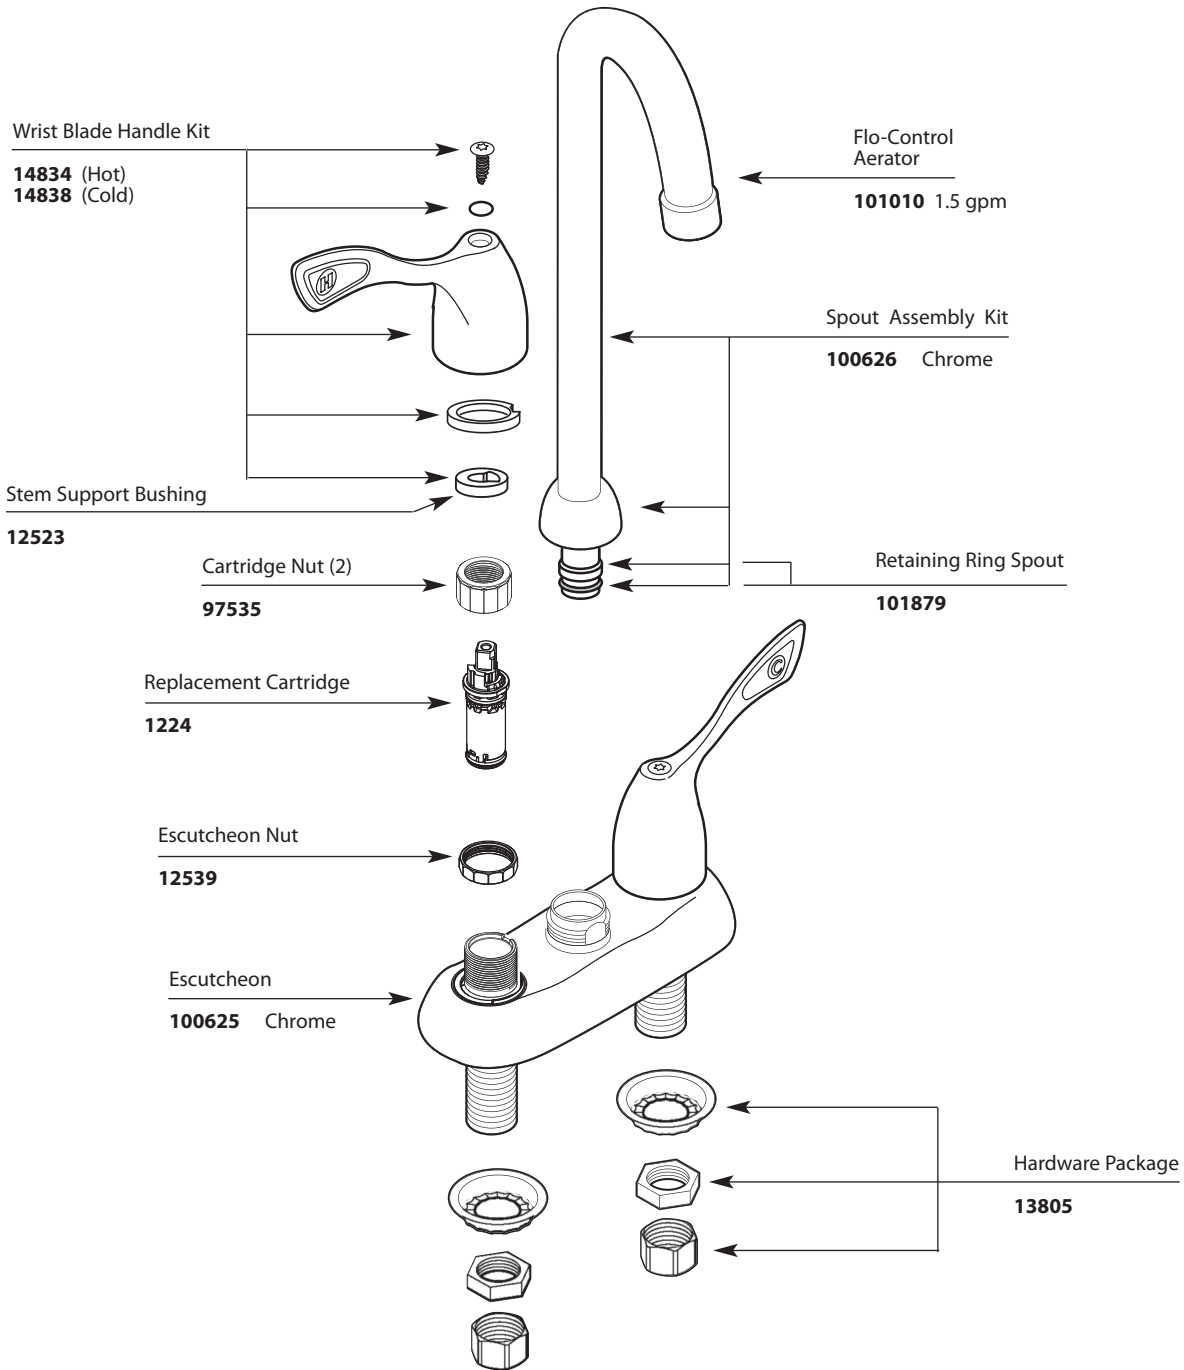

■ Order by Part Number

*There is more than 1 version of this model.
Page down to identify the version you have.*

Two-Handle Bar Faucet		
<u>MODEL</u>	<u>HANDLE</u>	<u>FINISH</u>
8938	Wrist Blade	Chrome

■ Order by Part Number

Two-Handle Bar Faucet		
<u>MODEL</u>	<u>HANDLE</u>	<u>FINISH</u>
8938	Wrist Blade	Chrome

Spout Assembly Kit

15234

Wrist Blade Handle Kit

14834 (Hot)
14838 (Cold)

Stem Support Bushing

12523

Cartridge Nut (2)

97535

Replacement Cartridge

1224

Handle Stop

12522

Flo-Control
Aerator

101010 1.5 gpm

Retaining Ring Spout