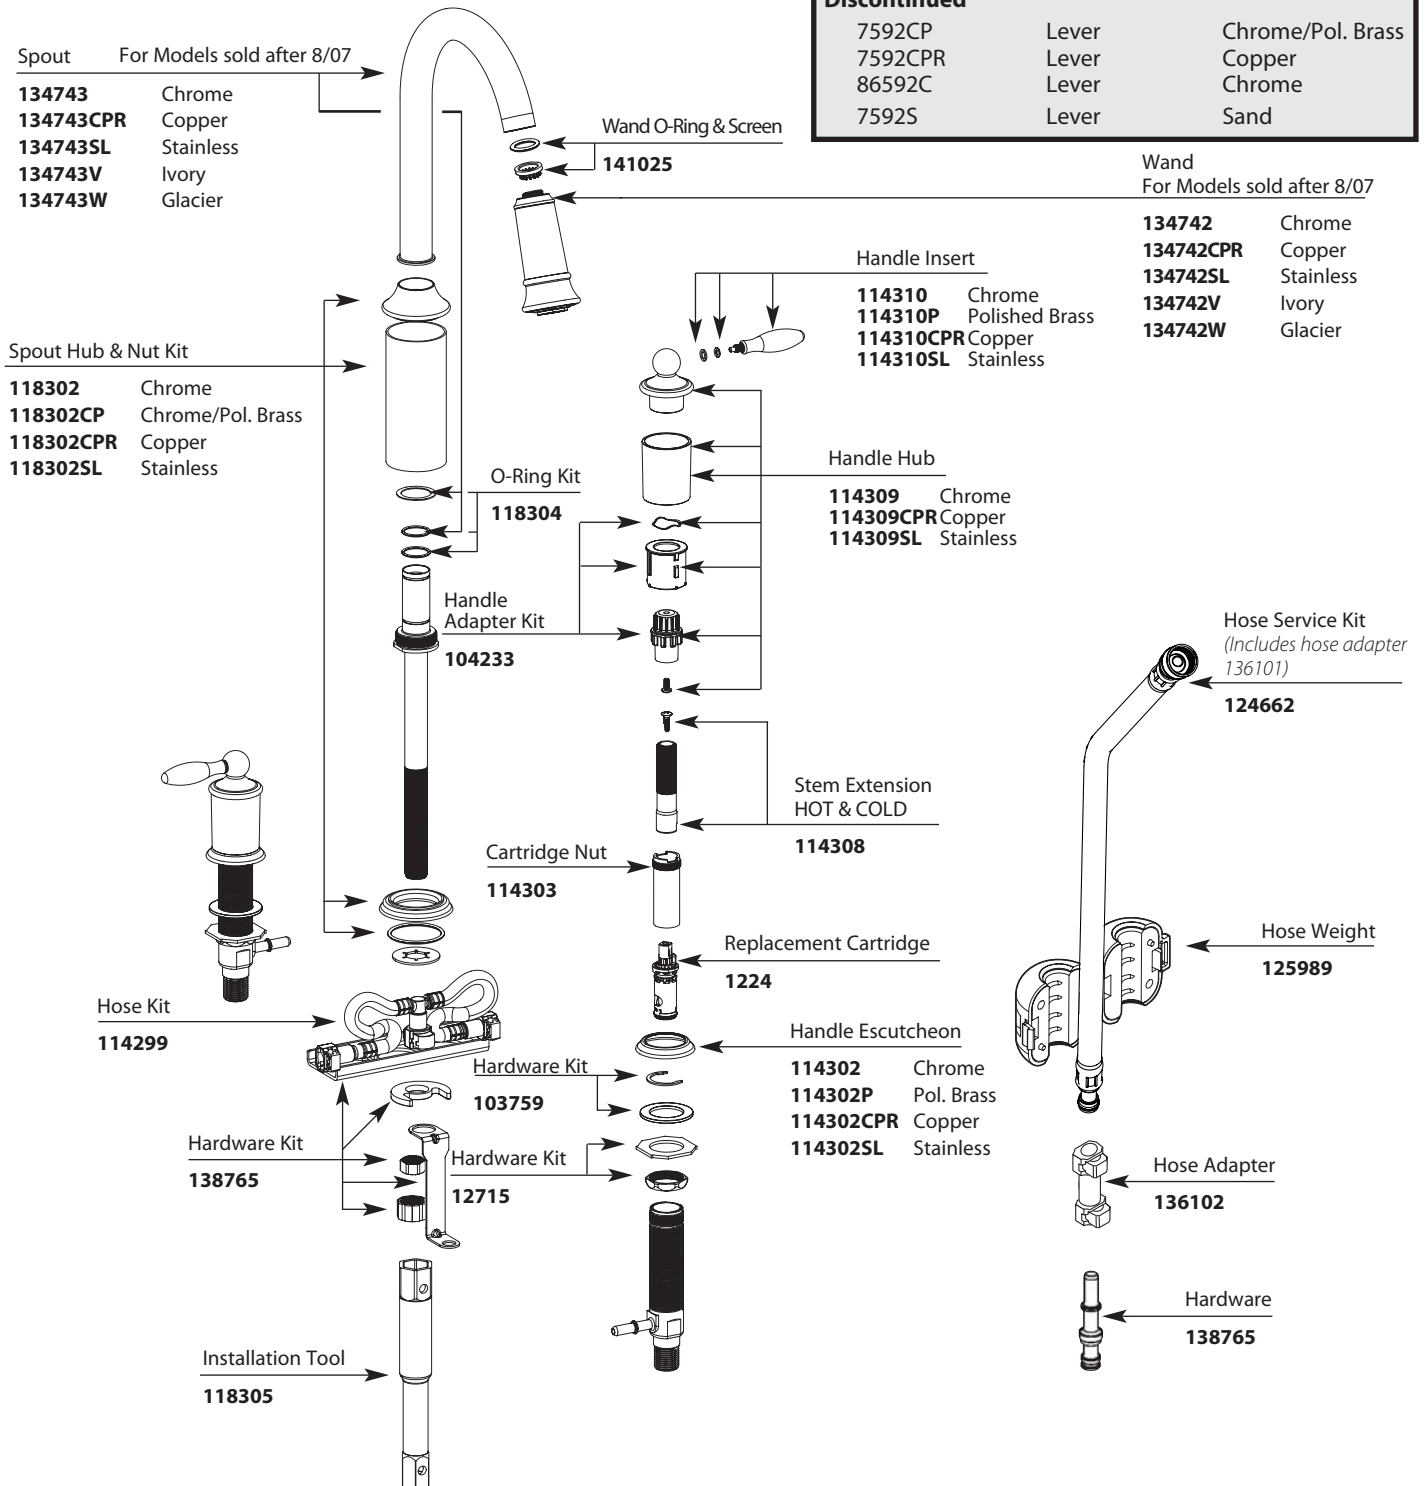

Buy it for looks. Buy it for life.®

■ Order by Part Number

*There is more than 1 version of this model.
Page down to identify the version you have.*

Illustrated Parts

Aberdeen™		
Two Handle High Arc Pull Down Kitchen Faucet		
MODEL	HANDLE	FINISH
7592C	Lever	Chrome
7592SL	Lever	Stainless
Discontinued		
7592CP	Lever	Chrome/Pol. Brass
7592CPR	Lever	Copper
86592C	Lever	Chrome
7592S	Lever	Sand

Buy it for looks. Buy it for life.®

Illustrated Parts

■ Order by Part Number

Spout
(also requires 141044 Wand matching finish) For Models sold before 8/07

- 134743** Chrome
- 134743CP** Chrome/Pol. Brass
- 134743CPR** Copper
- 134743SL** Stainless

Handle Hub

- 114309** Chrome
- 114309CPR** Copper
- 114309SL** Stainless

Handle Insert

- 114310** Chrome
- 114310P** Polished Brass
- 114310CPR** Copper
- 114310SL** Stainless

Handle Adapter Kit

104233

Stem Extension
HOT & COLD

114306

Check Valve

Hose & Weight Kit

114297

Hose Kit

114299

Aberdeen™		
Two Handle High Arc Pull Down Kitchen Faucet (Models sold prior to 3/1/04)		
MODEL	HANDLE	FINISH
7592C	Lever	Chrome
7592SL	Lever	Stainless
7592CPR	Lever	Copper
Discontinued		
7592CP	Lever	Chrome/Pol.
7592S	Lever	Sand