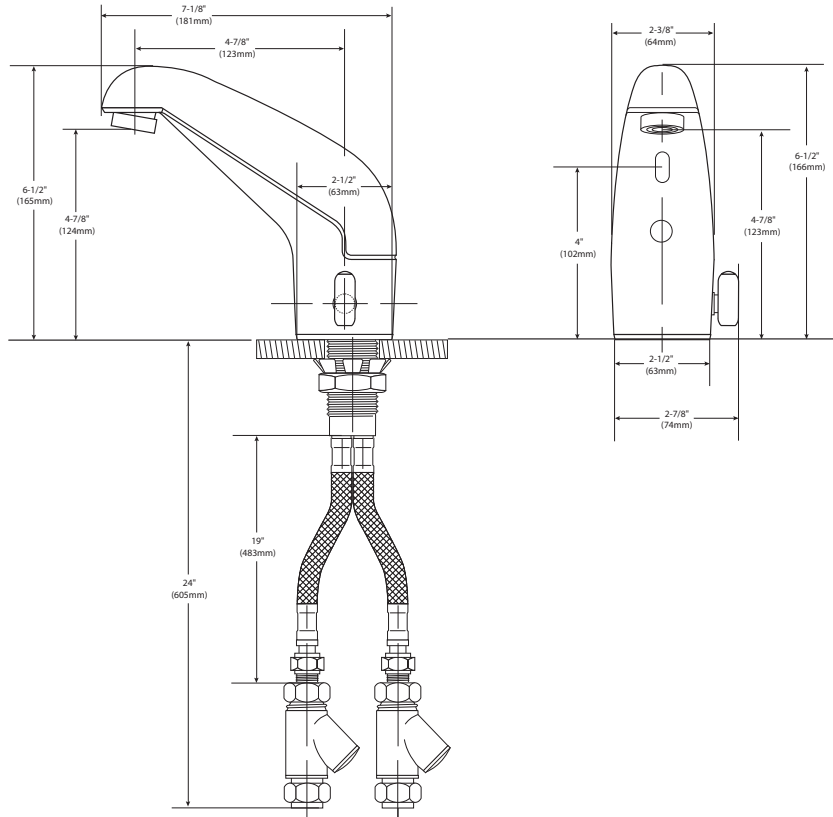

## DESCRIPTION

- Metal construction with chrome plated finish
- 2 piece clamshell design
- Modern styling
- Single mount
- Vandal resistant
- Flexible stainless steel supply tubes

## FLOW

- Vandal resistant 0.5 gpm (1.9 L/min) aerator

## Mixing Electronic Faucet

**Model:** CA8307 (Battery)  
CA8308 (AC)

**NOTE:** DESIGNED TO BE INSTALLED THROUGH ONE HOLE 1-1/4" MIN. DIA.

## CRITICAL DIMENSIONS

(DO NOT SCALE)