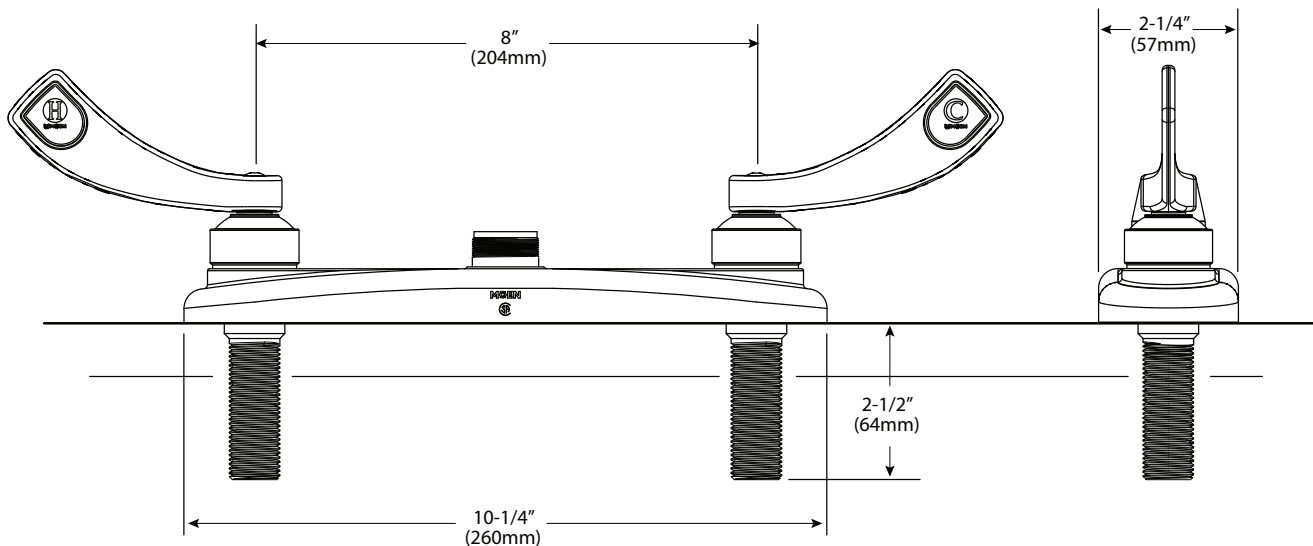

DESCRIPTION

- Brass construction with chrome plated finish
- 1/2" IPS connections
- 8" centers
- Less spout
- Vandal resistant torx head screws

OPERATION

- Wrist blade style handles with hot and cold color indicators

CARTRIDGE

- Brass shell, ceramic disc cartridge
- 1/4 turn operation

STANDARDS

- Third party certified to ASME A112.18.1M/CSA B-125 and all applicable requirements referenced therein including NSF 61/9
- Contains no more than 0.25% weighted average lead content
- Complies with California Proposition 65 and with the Federal Safe Water Drinking Act

- **ADA**  for lever handles

WARRANTY

- Warranted for five years against material or manufacturing defects

Two-Handle Kitchen Faucet

Model: CA8285

NOTE: Designed to be installed through 2 or 3 holes - 1" min. dia. and on 8" on center

CRITICAL DIMENSIONS

(DO NOT SCALE)