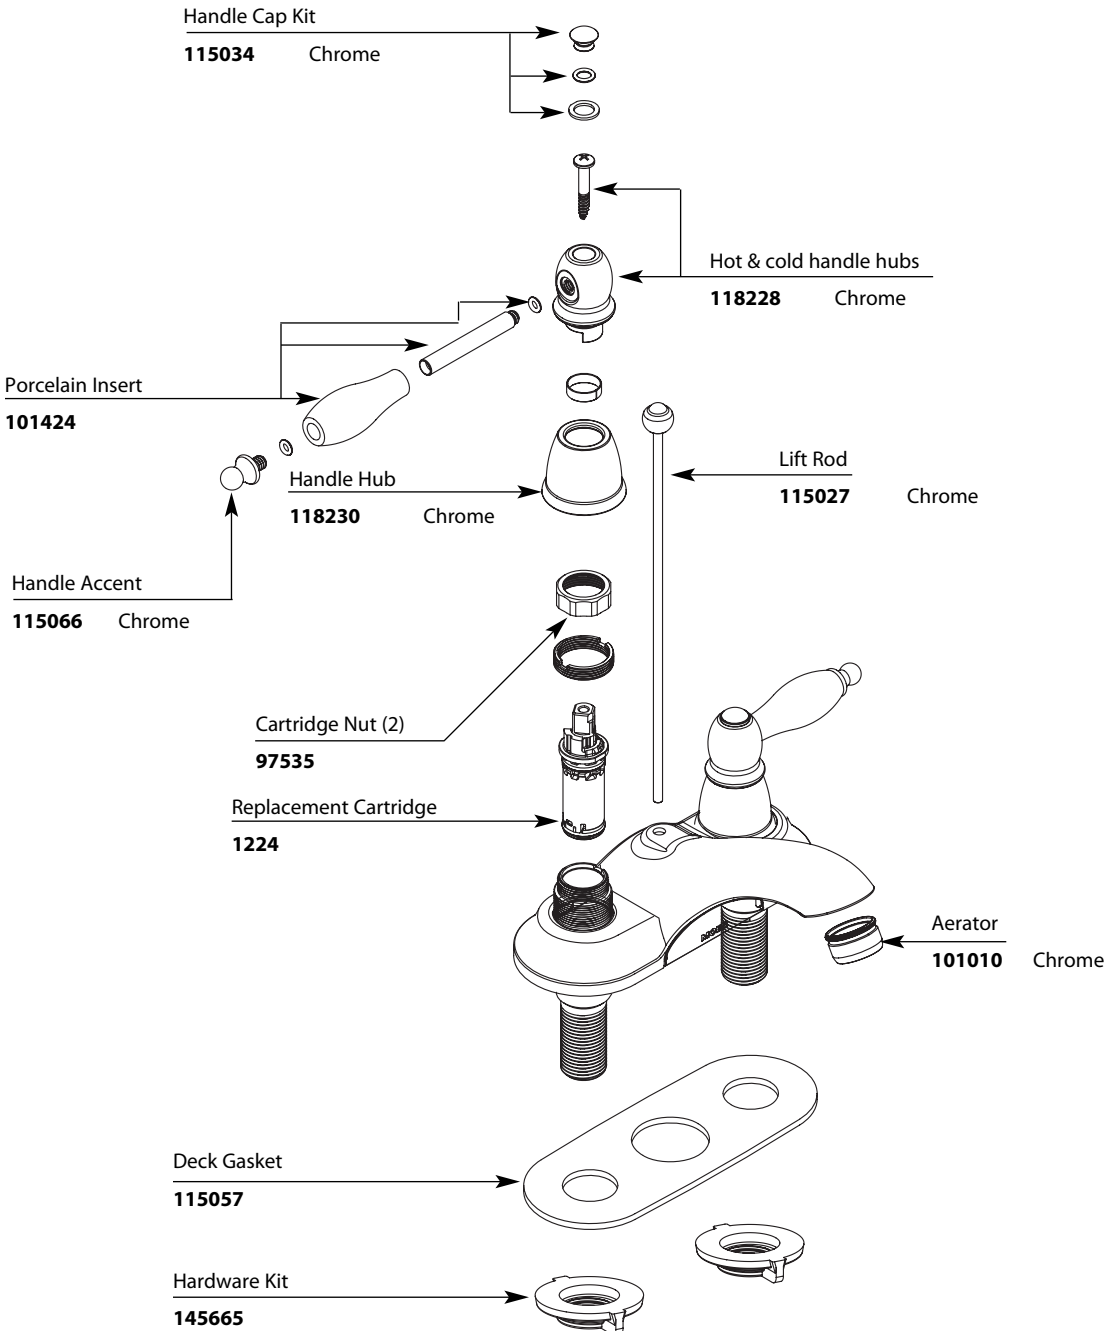

Buy it for looks. Buy it for life.®

Illustrated Parts

■ Order by Part Number

Two Handle Lavatory Faucet		
MODEL	TYPE	FINISH
CA84429	Lever	Chrome/Porcelain

USE ON DECKS < 3/8" (10mm)

Thin Deck Spacer Kit
146936

USE ON DECKS > 1" (25mm)

Deck Extension Kit
100818