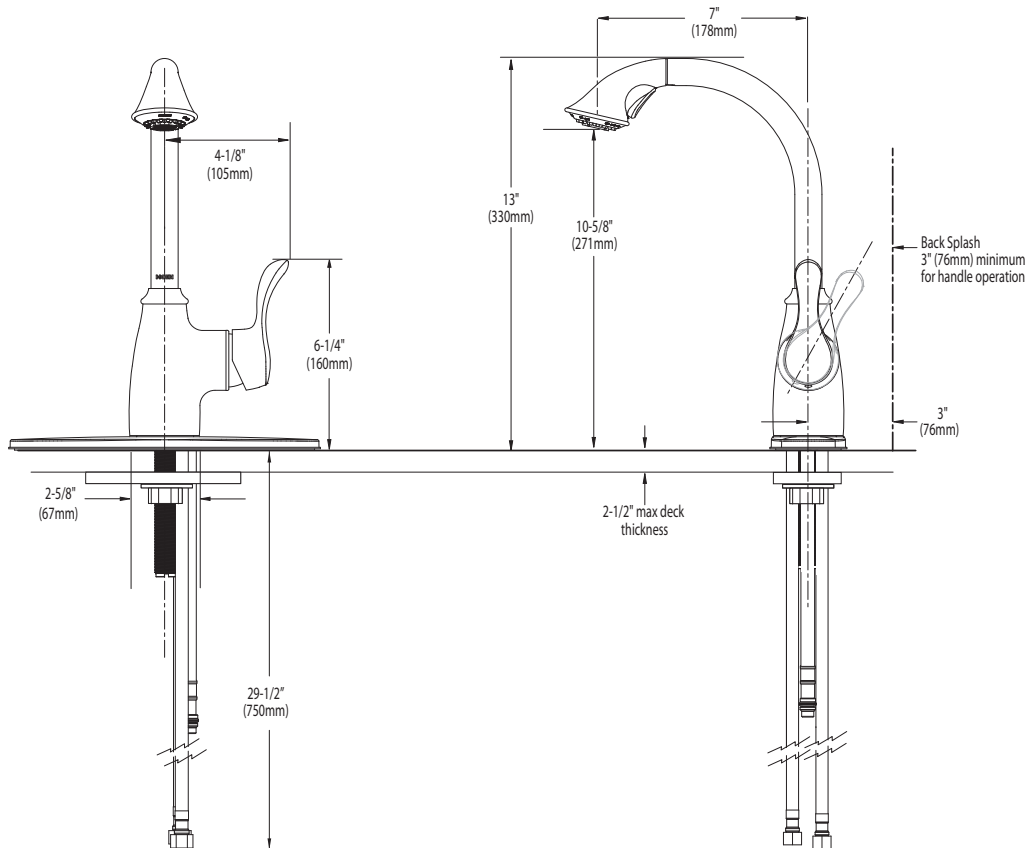

## DESCRIPTION

- Metal construction with various finishes identified by suffix
- Hydrolock® quick connect installation
- Pullout spray with 68" braided hose
- Flexible supply lines with 3/8" compression fittings
- 360° rotating spout provides ability to install handle on either side

## Single-Handle High-Arc Pulldown Kitchen Faucet

Models: CA87054 series

**NOTE:** THIS FAUCET IS DESIGNED TO BE INSTALLED THRU 1, 3 or 4 HOLES, 1-1/2" (38mm) MIN. DIA.

## CRITICAL DIMENSIONS

(DO NOT SCALE)

FOR MORE INFORMATION CALL: 1-800-BUY-MOEN

www.moen.com