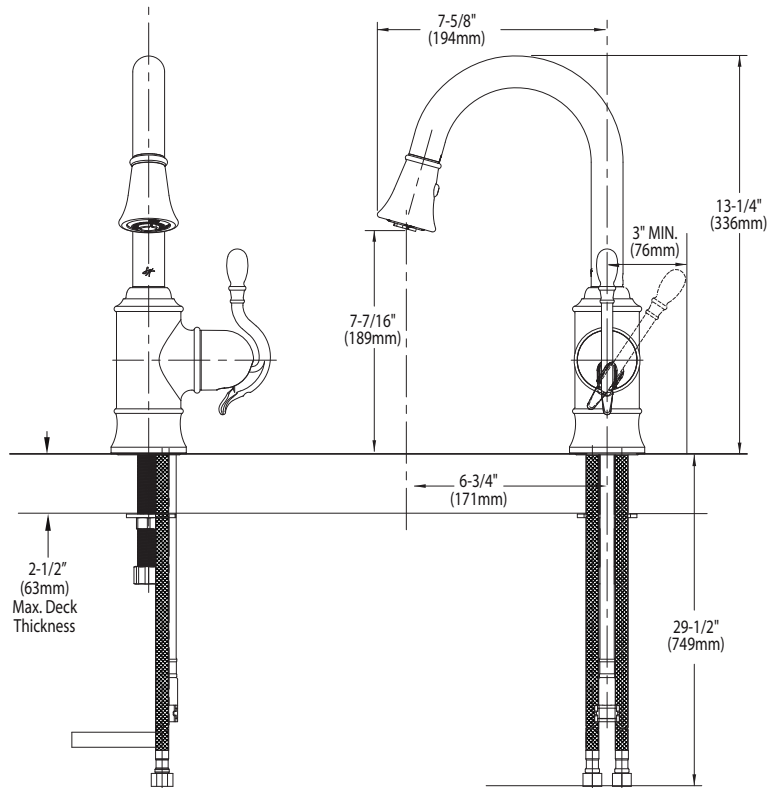

**DESCRIPTION**

- Metal construction with various finishes identified by suffix
- High arc spout provides the perfect height and reach for prep sinks while the pulldown feature provides infinite maneuverability for food preparation tasks
- Single hole mounting
- Handle reversibility feature
- Wand with Hydrolock® quick connect system
- Includes 68" hose
- Flexible supply lines with 3/8" compression fittings

**OPERATION**

- Single handle lever
- Temperature controlled by 100° arc of handle travel
- Convenient single-button actuation provides flexibility to switch from stream to spray mode

**FLOW**

- Flow is limited to 2.2 gpm (8.3 L/min) at 60 psi

**Models: CAS6208 series**

**NOTE: THIS FAUCET IS DESIGNED TO BE  
INSTALLED THRU 1 HOLE, 1" MIN. DIA.**

**CRITICAL DIMENSIONS**

(DO NOT SCALE)