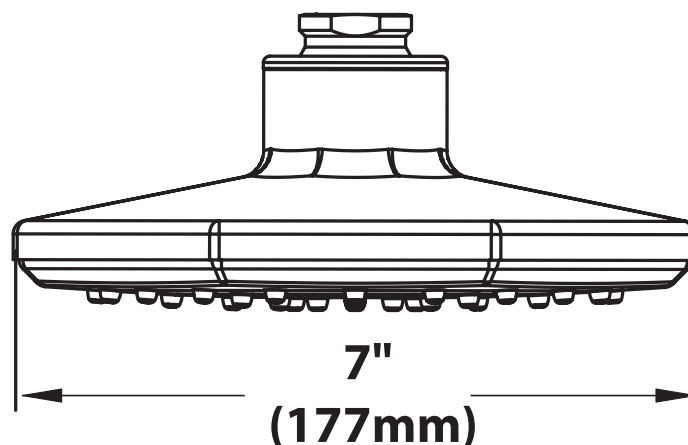

DESCRIPTION

- Metal spray face and shell
- Brass swivel ball assembly
- Available in chrome plated, LifeShine® brushed nickel, or oil rubbed bronze finish

OPERATION

- Self pressurizing design provides strong performance regardless of line pressure
- Single spray function

7" Rain Shower Showerhead

(Showerhead Only)

Models: S146, S146BN, S146ORB

From point to point diagonally

CRITICAL DIMENSIONS

(DO NOT SCALE)