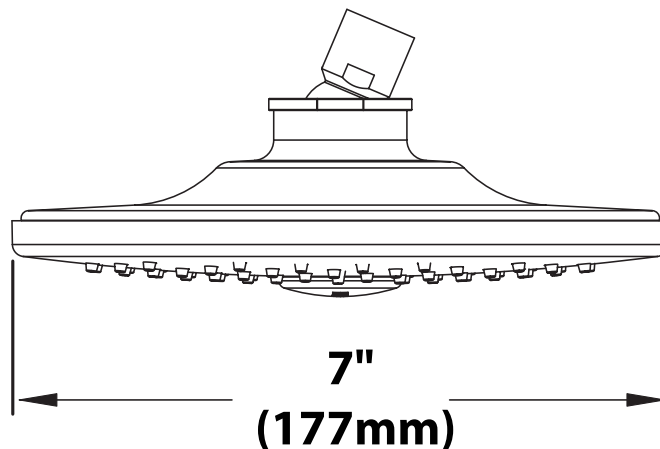

DESCRIPTION

- Metal spray face and shell
- Brass swivel ball assembly
- Available in chrome plated finish

OPERATION

- Self pressurizing design provides strong performance regardless of line pressure
- Single spray function

Solace™
7" Rainfall Showerhead
(Showerhead Only)
Model: S176

CRITICAL DIMENSIONS

(DO NOT SCALE)