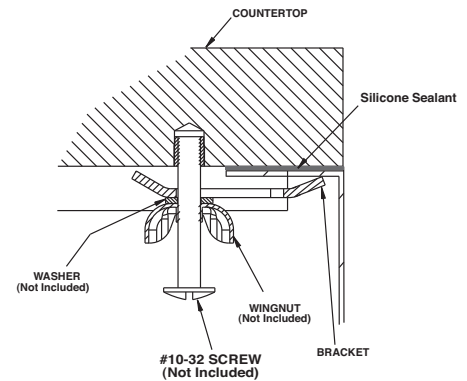

## SINK DESCRIPTION

- Manufactured of 16 gauge stainless steel
- The single bowl is a minimum of 30" x 18" x 10"
- Has one 3-1/2" diameter recessed drain opening
- SoundShield undercoating maximizes sound deadening and inhibits condensation
- Made in U.S.A.
- Silicone sealant not provided. Includes mounting bracket
- Other standard mounting hardware not included

## WARRANTY

- Warranted for fifteen years against material or manufacturing defects

**Lancelot® Professional Undermount  
Single Bowl Sink  
Model: S22380  
(UMTL-30" x 18" x 10")**