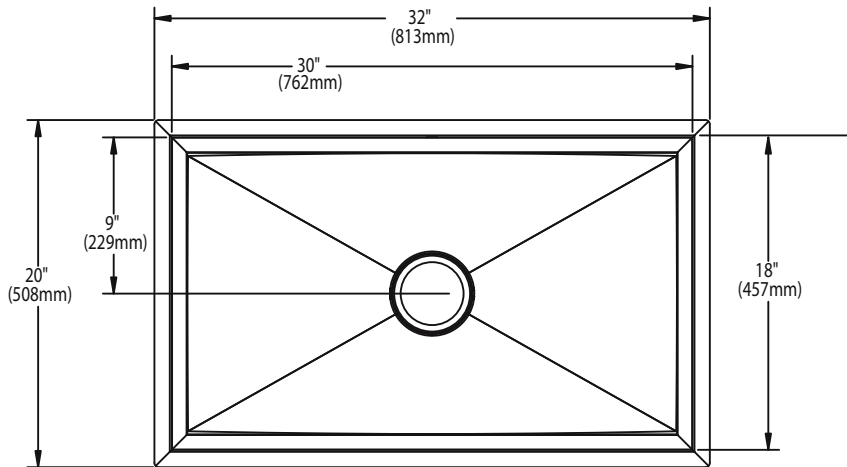

CRITICAL DIMENSIONS

(DO NOT SCALE)

FOR MORE INFORMATION CALL: 1-800-BUY-MOEN

www.moen.com