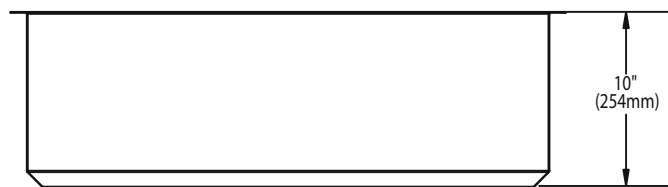

CRITICAL DIMENSIONS

(DO NOT SCALE)

FOR MORE INFORMATION CALL: 1-800-BUY-MOEN

www.moen.com