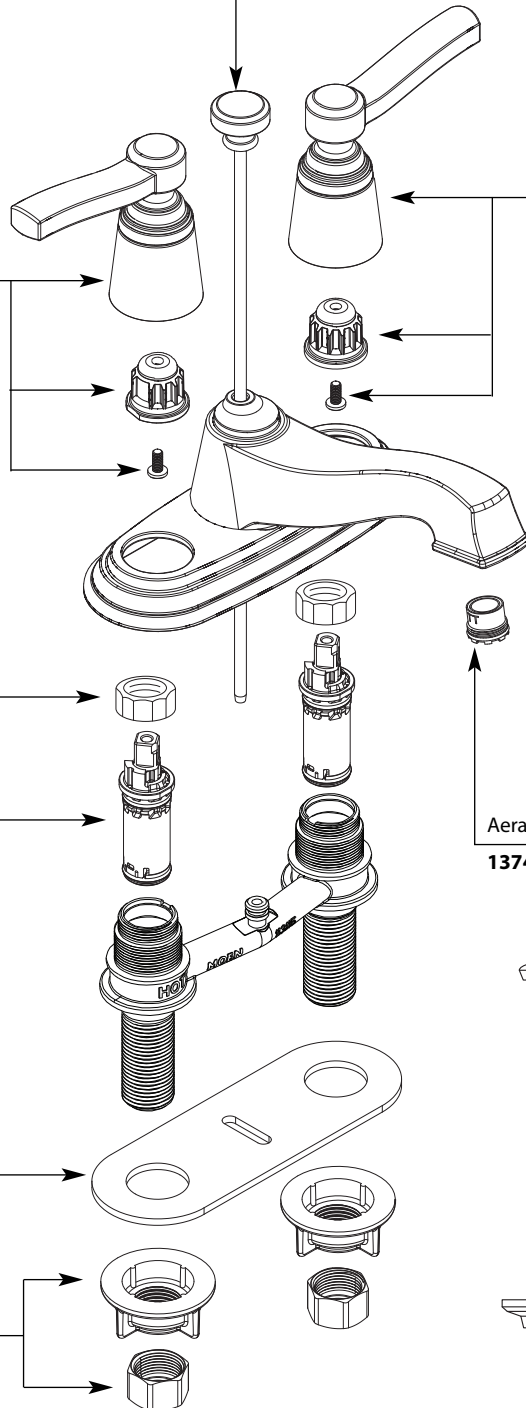

Buy it for looks. Buy it for life.®

Illustrated Parts

■ Order by Part Number

Lift Rod Kit

- 137389** Chrome
- 137389AZ** Antique Bronze
- 137389BN** Brushed Nickel
- 137389ORB** Oil Rubbed Bronze

Hot Handle Kit

Cartridge Nut

97535

Replacement Cartridge

1224

Aerator (includes tool)

137401 (1.5 gpm)

Deck Gasket

128869

Hardware Kit

13678

ROTHBURY™ Two-Handle Lavatory Faucet

<u>MODEL</u>	<u>HANDLE</u>	<u>FINISH</u>
S6201	Lever	Chrome
S6201AZ	Lever	Antique Bronze
S6201BN	Lever	Brushed Nickel
S6201ORB	Lever	Oil Rubbed Bronze

Waste Plug and Seat

- 10709** Chrome
- 10709AZ** Antique Bronze
- 10709BN** Brushed Nickel
- 10709ORB** Oil Rubbed Bronze