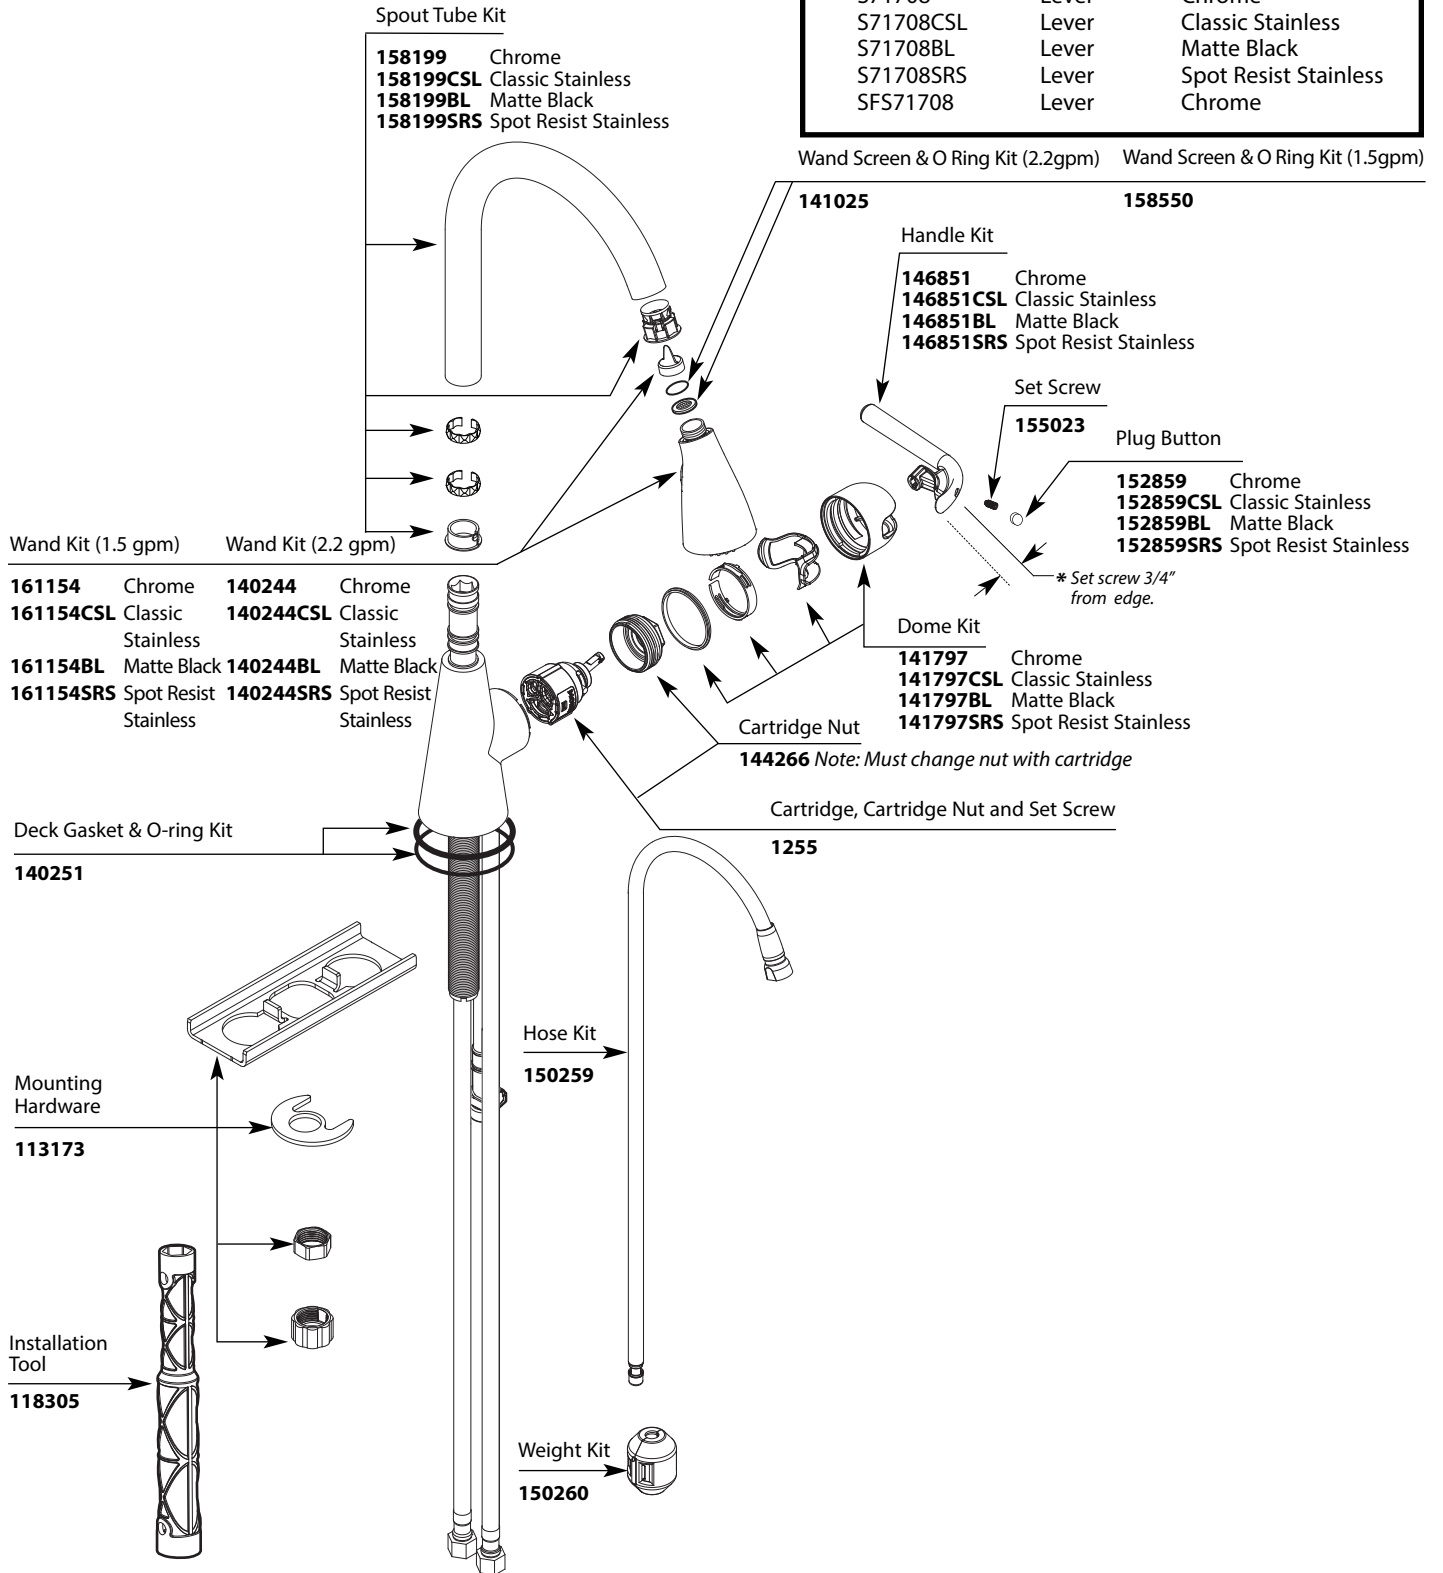

Buy it for looks. Buy it for life.®

■ Order by Part Number

There is more than 1 version of this model.
Page down to identify the version you have.

Illustrated Parts

ASCENT™ Single-Handle High Arc Pull Out Kitchen Faucet		
MODEL	TYPE	FINISH
S71708	Lever	Chrome
S71708CSL	Lever	Classic Stainless
S71708BL	Lever	Matte Black
S71708SRS	Lever	Spot Resist Stainless
SFS71708	Lever	Chrome

**HOSE/HOSE WEIGHT
PRIOR TO 6/2011**

Hose Kit
131381

Weight Kit
125989

Spout Tube Kit
158199 Chrome
158199CSL Classic Stainless
158199BL Matte Black

Wand Screen & O Ring Kit (2.2gpm) **141025** Wand Screen & O Ring Kit (1.5gpm) **158550**

**QUICK CONNECTION
PRIOR TO 12/2009**

Hose Adapter
136101

HOSE ADAPTER CLIP

Clip
152767

**For Models Prior to 2/2009
Ceramic Cartridge Components**

1 Handle Kit
140250 Chrome
140250CSL Classic Stainless

2 Dome
141797 Chrome
141797CSL Classic Stainless

3 Cartridge Nut
140998

4 Cartridge
4000

* Set screw 7/16" from edge.