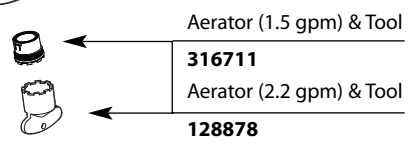

Option

Handle Kit with Red & Blue Indicators
158494 Chrome
158494BN Brushed Nickel