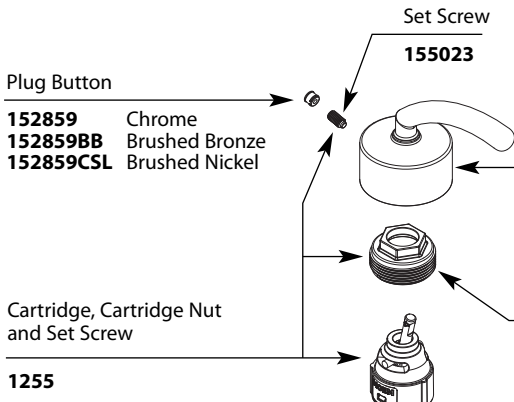

Buy it for looks. Buy it for life.®

Order by Part Number

There is more than 1 version of this model.
Page down to identify the version you have.

Illustrated Parts

Icon™ Single-Handle Lavatory		
MODELS	FINISH	
S6500	Chrome	
S6500BB	Brushed Bronze	
S6500BN	Brushed Nickel	
S6500HC	Chrome	With Red & Blue Indicators
S6500HCBN	Brushed Nickel	With Red & Blue Indicators

HANDLE PLUG BUTTON PRIOR TO 1/2011

Plug Button Kit
137403

Option

Handle Kit with Red & Blue Indicators
158494 Chrome
158494BN Brushed Nickel

Vessel Extension Kit - Not included with faucet

Vessel Extension Kit
A1717 Chrome
A1717BB Brushed Bronze
A1717BN Brushed Nickel

Vessel Extension Kit
A1717 Chrome
A1717BB Brushed Bronze
A1717BN Brushed Nickel

Waste Nut & Seal

Grid Strainer

Plug Button
133484 Chrome
133484BB Brushed Bronze
133484BN Brushed Nickel