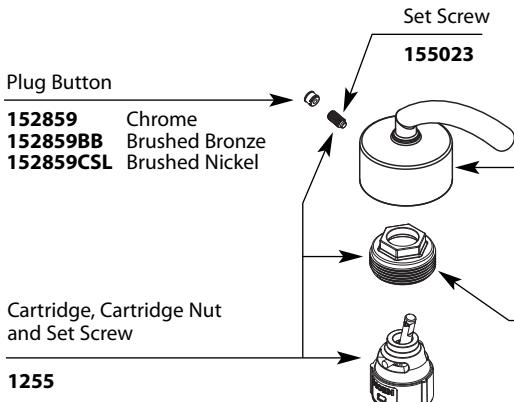

HANDLE PLUG BUTTON PRIOR TO 1/2011

Plug Button Kit
137403

Option

Handle Kit with Red & Blue Indicators
158494 Chrome
158494BN Brushed Nickel

Vessel Extension Kit - Not included with faucet

Vessel Extension Kit
A1717 Chrome
A1717BB Brushed Bronze
A1717BN Brushed Nickel

Waste Nut & Seal

Plug Button
133484 Chrome
133484BB Brushed Bronze
133484BN Brushed Nickel

Grid Strainer
125752 Chrome
125752BN Brushed Nickel

MOEN, EXP. INT. 300012580

Buy it for looks. Buy it for life.®

Illustrated Parts

■ Order by Part Number

Icon™ Single-Handle Lavatory		
MODELS	FINISH	
S6500	Chrome	
S6500BB	Brushed Bronze	
S6500BN	Brushed Nickel	
S6500HC	Chrome	With Red & Blue Indicators
S6500HCBN	Brushed Nickel	With Red & Blue Indicators

**HANDLE PLUG BUTTON
PRIOR TO 1/2011**

Plug Button Kit
137403

Option

Handle Kit with Red & Blue Indicators
158494 Chrome
158494BN Brushed Nickel

Vessel Extension Kit - Not included with faucet

Vessel Extension Kit
A1717 Chrome
A1717BB Brushed Bronze
A1717BN Brushed Nickel