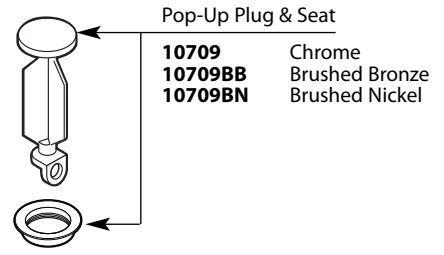

Buy it for looks. Buy it for life.®

Order by Part Number

There is more than 1 version of this model.
Page down to identify the version you have.

Illustrated Parts

Icon™ Single-Handle Lavatory		
MODELS	FINISH	
S6500	Chrome	
S6500BB	Brushed Bronze	
S6500BN	Brushed Nickel	
S6500HC	Chrome	With Red & Blue Indicators
S6500HCBN	Brushed Nickel	With Red & Blue Indicators

HANDLE PLUG BUTTON PRIOR TO 1/2011

Plug Button Kit
137403

Option

Handle Kit with Red & Blue Indicators
158494 Chrome
158494BN Brushed Nickel

Vessel Extension Kit - Not included with faucet

Vessel Extension Kit
A1717 Chrome
A1717BB Brushed Bronze
A1717BN Brushed Nickel