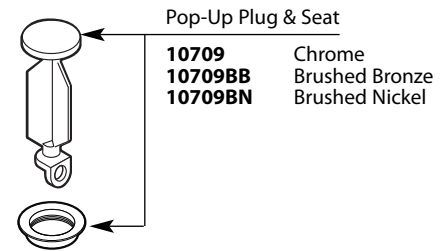

Buy it for looks. Buy it for life.®

Order by Part Number

There is more than 1 version of this model.
Page down to identify the version you have.

Illustrated Parts

Icon™ Single-Handle Lavatory		
MODELS	FINISH	
S6500	Chrome	
S6500BB	Brushed Bronze	
S6500BN	Brushed Nickel	
S6500HC	Chrome	With Red & Blue Indicators
S6500HCBN	Brushed Nickel	With Red & Blue Indicators

Illustrated Parts

■ Order by Part Number

Icon™ Single-Handle Lavatory		
MODELS	FINISH	
S6500	Chrome	
S6500BB	Brushed Bronze	
S6500BN	Brushed Nickel	
S6500HC	Chrome	With Red & Blue Indicators
S6500HCBN	Brushed Nickel	With Red & Blue Indicators

**HANDLE PLUG BUTTON
PRIOR TO 1/2011**

Plug Button Kit
137403

Option

Handle Kit with Red & Blue Indicators
158494 Chrome
158494BN Brushed Nickel

Vessel Extension Kit - Not included with faucet

Vessel Extension Kit
A1717 Chrome
A1717BB Brushed Bronze
A1717BN Brushed Nickel