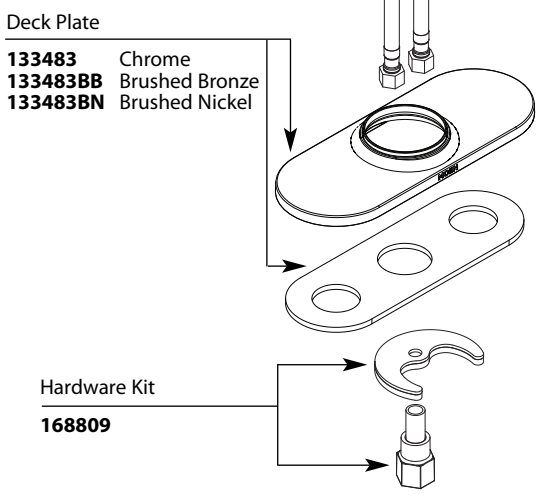

Buy it for looks. Buy it for life.®

Order by Part Number

There is more than 1 version of this model.
Page down to identify the version you have.

Illustrated Parts

Icon™ Single-Handle Lavatory		
MODELS	FINISH	
S6500	Chrome	
S6500BB	Brushed Bronze	
S6500BN	Brushed Nickel	
S6500HC	Chrome	With Red & Blue Indicators
S6500HCBN	Brushed Nickel	With Red & Blue Indicators

HANDLE PLUG BUTTON PRIOR TO 1/2011

Plug Button Kit
137403

Option

Handle Kit with Red & Blue Indicators
158494 Chrome
158494BN Brushed Nickel

Vessel Extension Kit - Not included with faucet

Vessel Extension Kit
A1717 Chrome
A1717BB Brushed Bronze
A1717BN Brushed Nickel