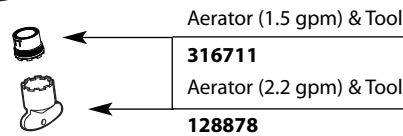

Vessel Extension Kit - Not included with faucet

Vessel Extension Kit
A1717 Chrome
A1717BB Brushed Bronze
A1717BN Brushed Nickel

Waste Nut & Seal

Plug Button
133484 Chrome
133484BB Brushed Bronze
133484BN Brushed Nickel

Grid Strainer
125752 Chrome
125752BN Brushed Nickel

MOEN, EXP. INT. 300012580
REV. 6/13