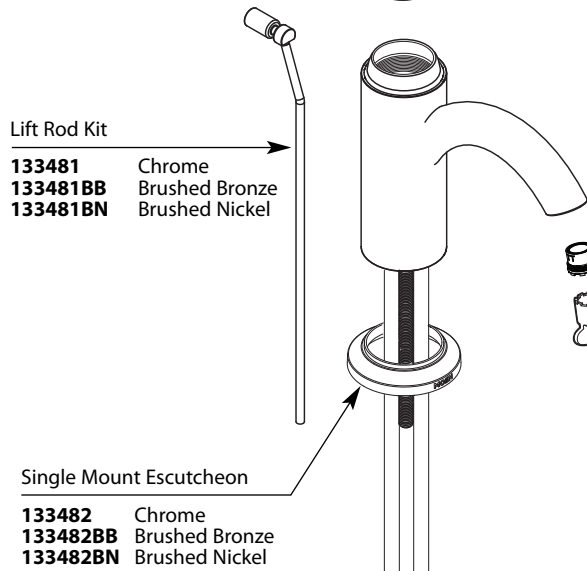

Buy it for looks. Buy it for life.®

Order by Part Number

There is more than 1 version of this model.
Page down to identify the version you have.

Illustrated Parts

Icon™ Single-Handle Lavatory		
MODELS	FINISH	
S6500	Chrome	
S6500BB	Brushed Bronze	
S6500BN	Brushed Nickel	
S6500HC	Chrome	With Red & Blue Indicators
S6500HCBN	Brushed Nickel	With Red & Blue Indicators

HANDLE PLUG BUTTON PRIOR TO 1/2011

Plug Button Kit
137403

Option

Handle Kit with Red & Blue Indicators
158494 Chrome
158494BN Brushed Nickel

Vessel Extension Kit - Not included with faucet

Vessel Extension Kit
A1717 Chrome
A1717BB Brushed Bronze
A1717BN Brushed Nickel

Illustrated Parts

■ Order by Part Number

Icon™ Single-Handle Lavatory		
MODELS	FINISH	
S6500	Chrome	
S6500BB	Brushed Bronze	
S6500BN	Brushed Nickel	
S6500HC	Chrome	With Red & Blue Indicators
S6500HCBN	Brushed Nickel	With Red & Blue Indicators

**HANDLE PLUG BUTTON
PRIOR TO 1/2011**

Plug Button Kit
137403

Option

Handle Kit with Red & Blue Indicators
158494 Chrome
158494BN Brushed Nickel

Vessel Extension Kit - Not included with faucet

Vessel Extension Kit
A1717 Chrome
A1717BB Brushed Bronze
A1717BN Brushed Nickel