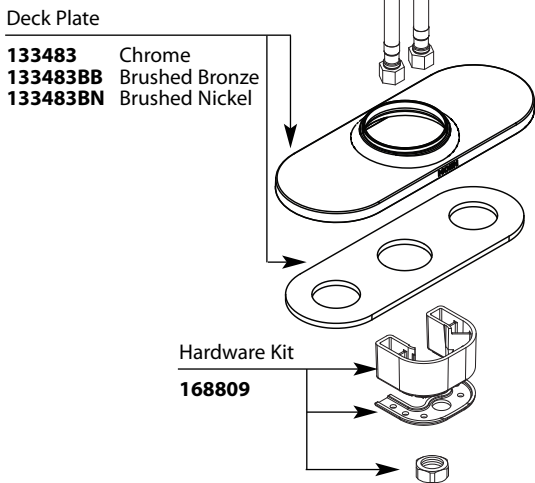

HANDLE PLUG BUTTON PRIOR TO 1/2011

Plug Button Kit
137403

Option

Handle Kit with Red & Blue Indicators
158494 Chrome
158494BN Brushed Nickel

Vessel Extension Kit - Not included with faucet

Vessel Extension Kit
A1717 Chrome
A1717BB Brushed Bronze
A1717BN Brushed Nickel

Illustrated Parts

■ Order by Part Number

Icon™ Single-Handle Lavatory		
MODELS	FINISH	
S6500	Chrome	
S6500BB	Brushed Bronze	
S6500BN	Brushed Nickel	
S6500HC	Chrome	With Red & Blue Indicators
S6500HCBN	Brushed Nickel	With Red & Blue Indicators

**HANDLE PLUG BUTTON
PRIOR TO 1/2011**

Plug Button Kit
137403

Option

Handle Kit with Red & Blue Indicators
158494 Chrome
158494BN Brushed Nickel

Vessel Extension Kit - Not included with faucet

Vessel Extension Kit
A1717 Chrome
A1717BB Brushed Bronze
A1717BN Brushed Nickel