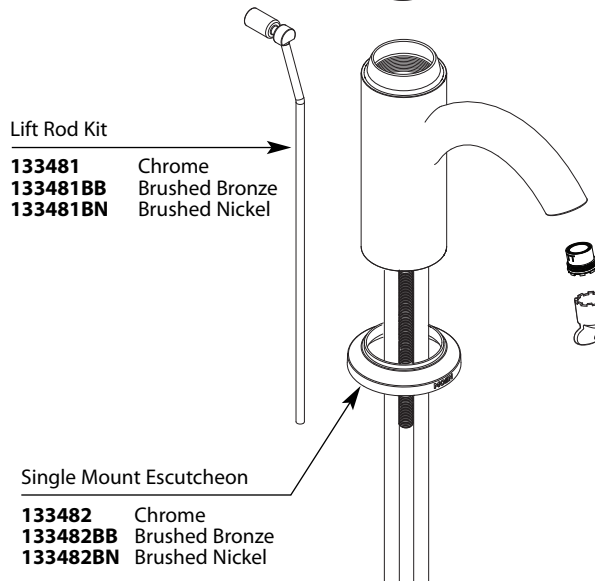

Buy it for looks. Buy it for life.®

Order by Part Number

There is more than 1 version of this model.
Page down to identify the version you have.

Illustrated Parts

Icon™ Single-Handle Lavatory		
MODELS	FINISH	
S6500	Chrome	
S6500BB	Brushed Bronze	
S6500BN	Brushed Nickel	
S6500HC	Chrome	With Red & Blue Indicators
S6500HCBN	Brushed Nickel	With Red & Blue Indicators

HANDLE PLUG BUTTON PRIOR TO 1/2011

Plug Button Kit
137403

Option

Handle Kit with Red & Blue Indicators
158494 Chrome
158494BN Brushed Nickel

Vessel Extension Kit - Not included with faucet

Vessel Extension Kit
A1717 Chrome
A1717BB Brushed Bronze
A1717BN Brushed Nickel

Illustrated Parts

■ Order by Part Number

Icon™ Single-Handle Lavatory		
MODELS	FINISH	
S6500	Chrome	
S6500BB	Brushed Bronze	
S6500BN	Brushed Nickel	
S6500HC	Chrome	With Red & Blue Indicators
S6500HCBN	Brushed Nickel	With Red & Blue Indicators

**HANDLE PLUG BUTTON
PRIOR TO 1/2011**

Plug Button Kit
137403

Option

Handle Kit with Red & Blue Indicators
158494 Chrome
158494BN Brushed Nickel

Vessel Extension Kit - Not included with faucet

Vessel Extension Kit
A1717 Chrome
A1717BB Brushed Bronze
A1717BN Brushed Nickel