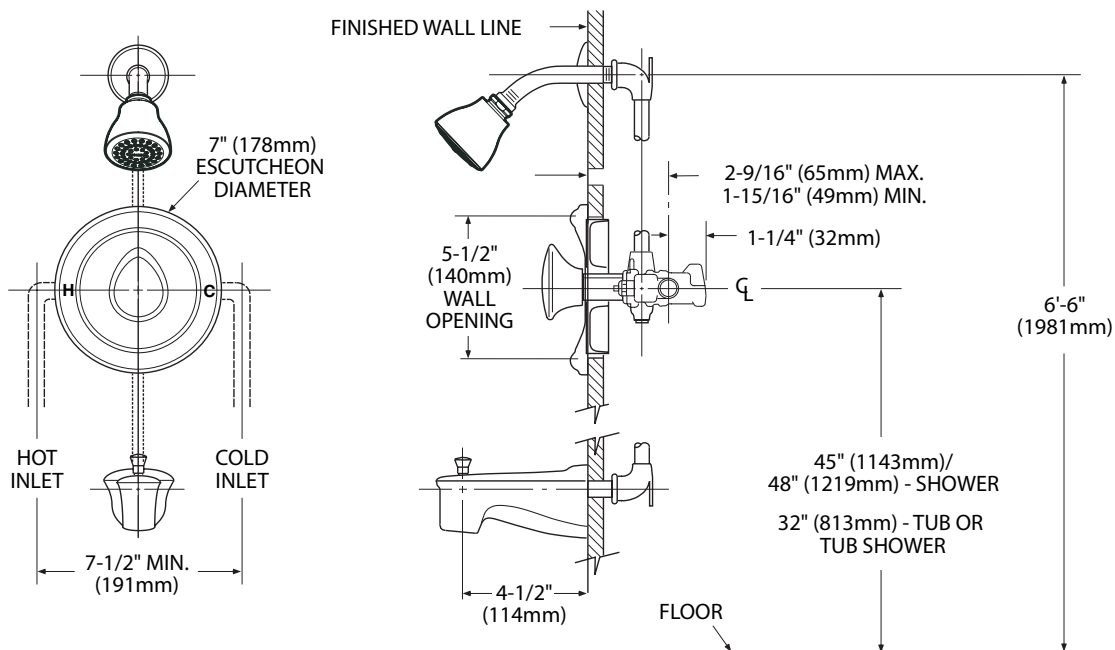

Buy it for looks. Buy it for life.®

Specifications

DESCRIPTION

- Chrome plated metal construction
- Acrylic knob style handle
- Includes showerhead, arm, flange, and diverter tub spout

OPERATION

- Knob style handle, Pull-on push-off design
- Temperature operates through an 180° arc of handle travel (full cold to full hot)
- Adjustable temperature limit stop to control maximum hot water temperature
- Pressure balancing mechanism maintains selected discharge temperature to ± 3°.

FLOW

- Showerhead is limited to 2.5 gpm (9.5 L/min) Max

CARTRIDGE

- 1225 cartridge design
- Nonmetallic/nonferrous and stainless steel materials
- Accommodates back to back installations

STANDARDS

- Third party certified to meet CSA B-125, ASSE 1016, ASME A112.18.1M and all applicable requirement referenced therein.

Model: T172
(Bulk Packed 12 Per Carton)

CRITICAL DIMENSIONS

(DO NOT SCALE)