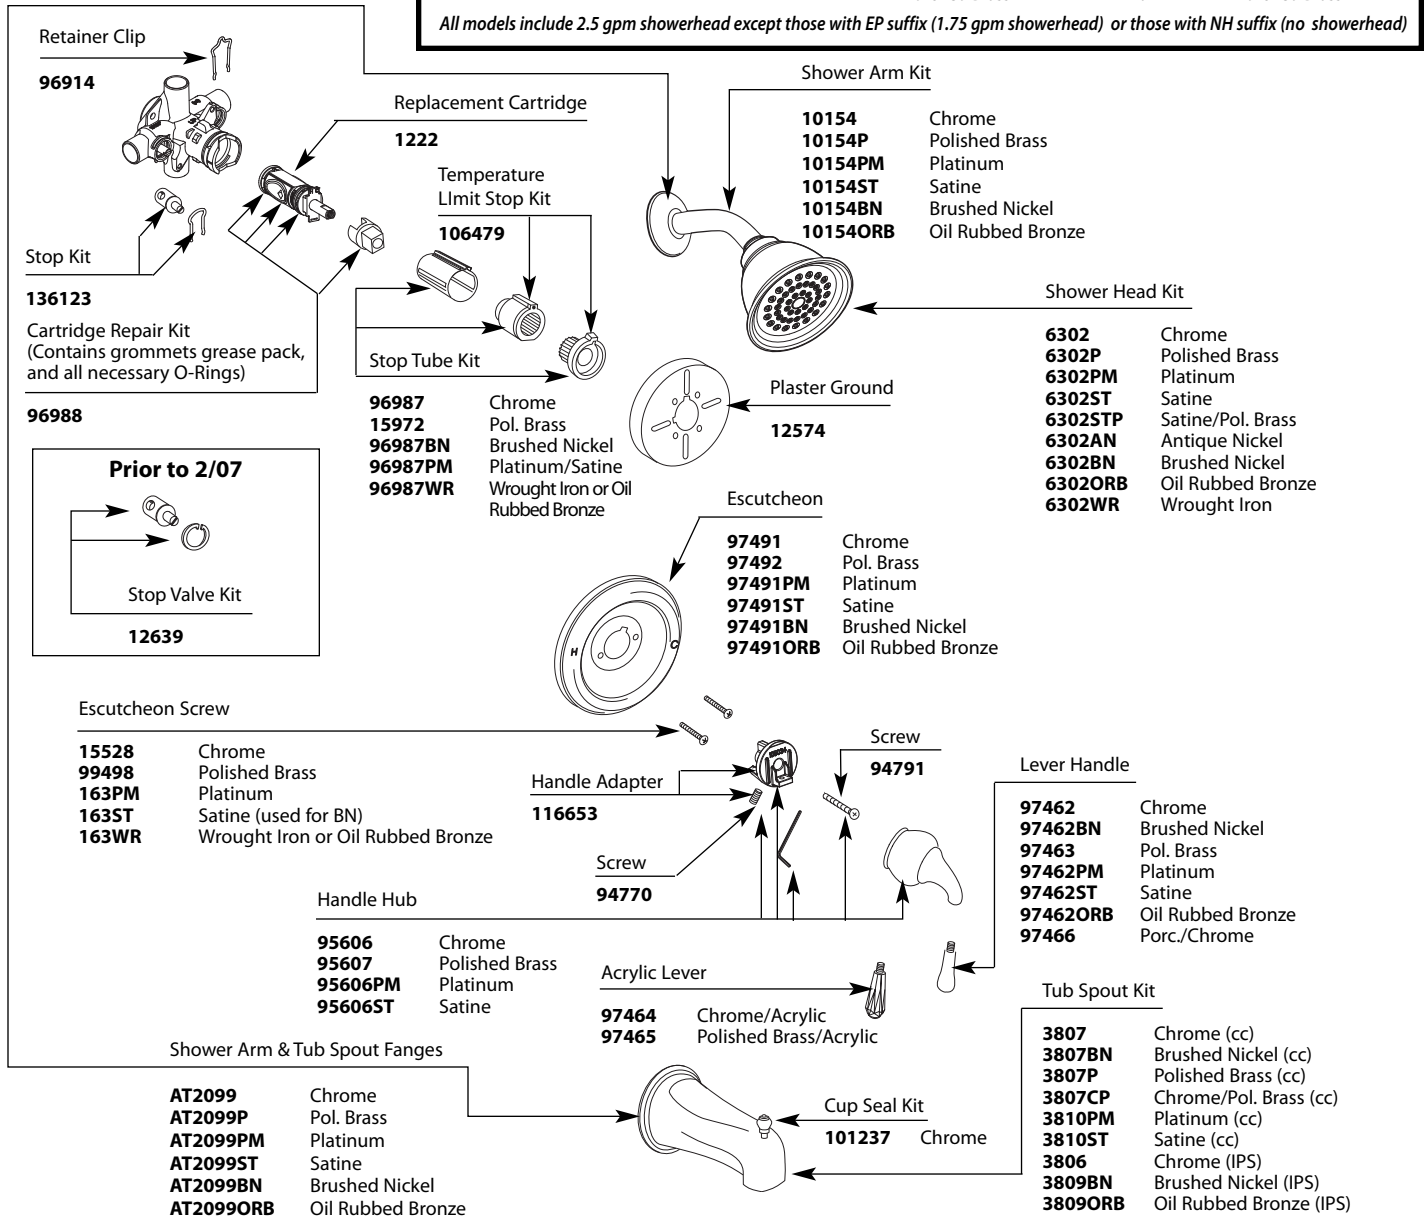

# Illustrated Parts

■ Order by Part Number

■ Trim can be used with 62300 series or 2500 series valve

**Single Piece Handle**

<b>95626</b>	Chrome
<b>95626BN</b>	Brushed Nickel
<b>95626ORB</b>	Oil Rubbed Bronze
<b>95626P</b>	Polished Brass

MONTICELLO® Posi-Temp® Single-Handle Tub/Shower Valve					
Valve Trim		Shower Only*		Tub/Shower*	
<b>MODEL</b>		<b>MODEL</b>		<b>MODEL</b>	
T2442	Chrome	T2444	Chrome	T2449	Chrome
T2442CP	Chrome/Polished Brass	T2444CP	Chrome/Polished Brass	T2449CP	Chrome/Polished Brass
T2442BN	Brushed Nickel	T2444BN	Brushed Nickel	T2449BN	Brushed Nickel
T2442PM	Platinum	T2444PM	Platinum	T2449PM	Platinum
T2442P	Polished Brass	T2444P	Polished Brass	T2449P	Polished Brass
		T2444EP	Chrome	T2449EP	Chrome
		T2444EPCP	Chrome/Polished Brass	T2449EPCP	Chrome/Polished Brass
		T2444EPBN	Brushed Nickel	T2449EPBN	Brushed Nickel
		T2444EPPM	Platinum	T2449EPPM	Platinum
		T2444EPP	Polished Brass	T2449EPP	Polished Brass
		T2444NH	Chrome	T2449NH	Chrome
		T2444NHCP	Chrome/Polished Brass	T2449NHCP	Chrome/Polished Brass
		T2444NHBN	Brushed Nickel	T2449NHBN	Brushed Nickel
		T2444NHMP	Platinum	T2449NHMP	Platinum
		T2444NHP	Polished Brass	T2449NHP	Polished Brass

*All models include 2.5 gpm showerhead except those with EP suffix (1.75 gpm showerhead) or those with NH suffix (no showerhead)*

■ Order by Part Number