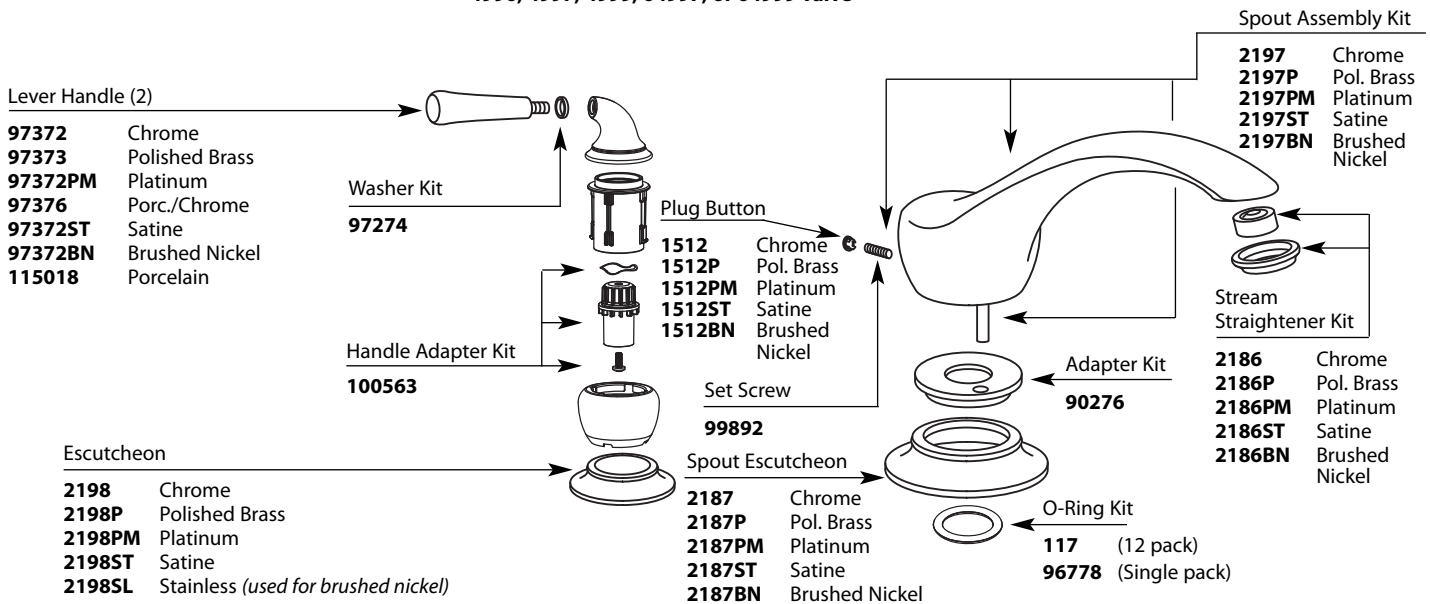

MONTICELLO® Deck Mount Two-Handle Roman Tub Filler Trim								
MODEL	HANDLE	FINISH	MODEL	HANDLE	FINISH	MODEL	HANDLE	FINISH
T951	Lever	Chrome	DISCONTINUED SKUS			DISCONTINUED SKUS		
T951CP	Lever	Chrome/Pol Br.	T950ST	Lever	Satine™	RT950/AT950	Lever	Chrome
T951CPC	Lever	Chrome/Porcelain	T951PM	Lever	Platinum	RT950P/AT950P	Lever	Polished Brass
T951P	Lever	Polished Brass	T951PMC	Lever	Platinum/Chrome	RT950PM/AT950PM	Lever	Platinum
T951BN	Lever	Brushed Nickel	T951ST	Lever	Satine	RT950ST/AT950ST	Lever	Satine™
86950	Lever	Chrome	T951STP	Lever	Satine/Pol. Brass	RT950BP/AT950BP	Lever	Black Opal™
86950CP	Lever	Chrome/Pol. Brass	T951W	Lever	Glacier	RT950CG/AT950CG	Lever	Classic Gold
86952	Lever	Chrome, Chrome/Pol. Brass	86950P	Lever	Polished Brass			
DISCONTINUED SKUS			86950PM	Lever	Platinum			
T950	Lever	Chrome	86950ST	Lever	Satine			
T950P	Lever	Polished Brass	86951PM	Lever	Platinum/Chrome			
T950PM	Lever	Platinum	86951ST	Lever	Satine/Pol. Brass			

■ Order by Part Number

■ Trim can be used with either the 4992, 4993, 4996, 4997, 4999, 64997, or 64999 valve

Hub with 1-Piece Lever & Elbow Assy.
(also order ext. kit 106378 for valves sold before 8/08)

- 159107 Chrome
- 159107P Polished Brass
- 159107PM Platinum
- 159107BN Brushed Nickel