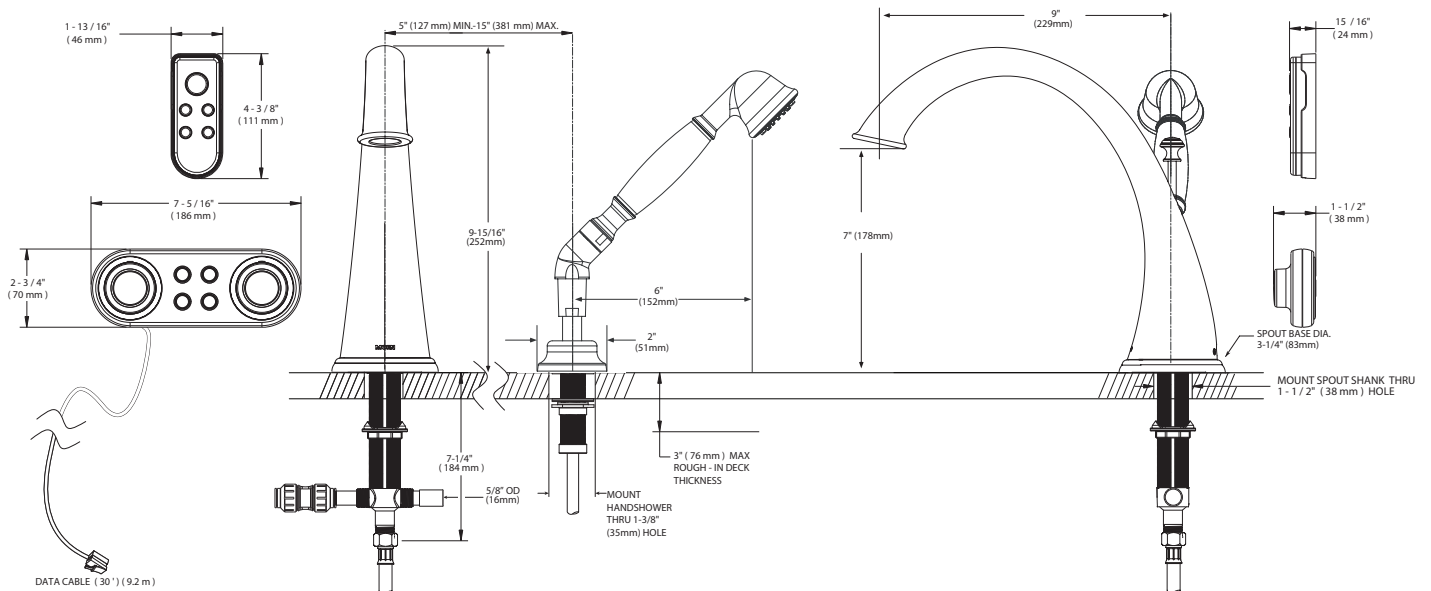

ioDIGITAL™ KINGSLEY™ Digital Roman Tub Trim Only with Handshower

Models: T9212 series

Valve: 4994 (Sold separately)

Spout Shank: 4898 (Sold separately)

Optional Remote: A349 series
(Sold separately)

Controller: T3490 series (Sold separately)

NOTE: THE INSTALLATION SHOWN IS FOR TILE DECKS, THIS VALVE WILL ALSO FIT STEEL, CAST IRON OR PLASTIC DECKS

CRITICAL DIMENSIONS

(DO NOT SCALE)

FOR MORE INFORMATION CALL: 1-800-BUY-MOEN

www.moen.com