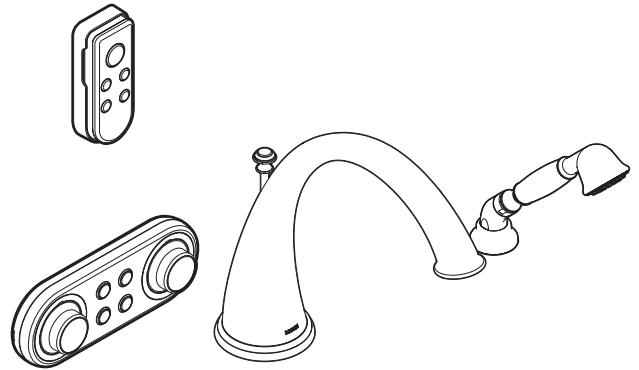

Buy it for looks. Buy it for life.®

Specifications

DESCRIPTION

- Metal construction with various finishes identified by suffix
- Use with io Digital valve 4994 and spout shank 4898
- Single function handshower with double check valves

FLOW

- Hand shower meets 2.0 gpm max (7.6 L/min) @ 80psi

STANDARDS

- Third party certified to meet ASME A112.18.1/CSA B-125.1, CSA B125.3, ASSE1070 and all applicable requirements referenced therein
- Digital controller third party certified to meet UL1951
- Digital controller and Remote control third party certified to meet FCC part 15

ioDIGITAL™ KINGSLEY™ Digital Roman Tub Trim Only with Handshower

Models: T9212 series

Valve: 4994 (Sold separately)

Spout Shank: 4898 (Sold separately)

Optional Remote: A349 series
(Sold separately)

Controller: T3490 series (Sold separately)