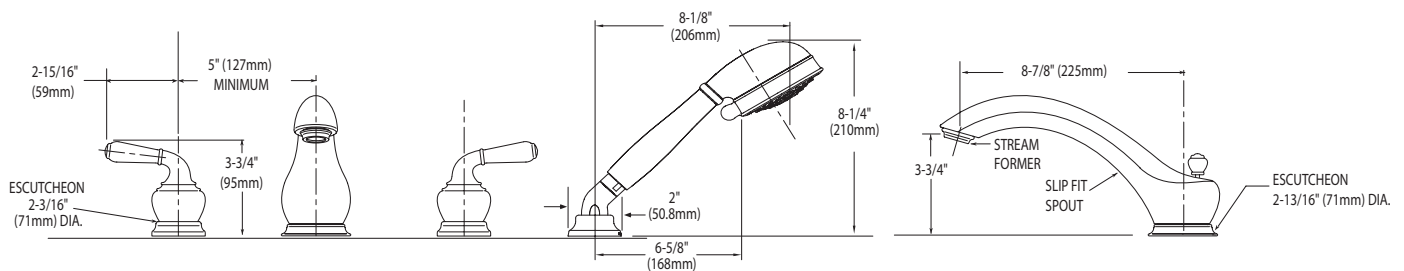

Buy it for looks. Buy it for life.®

Specifications

DESCRIPTION

- Metal construction with various finishes identified by suffix
- Includes hot (red) and cold (blue) temperature indicators

OPERATION

- Lever style handles
- Rotate hot side handle counterclockwise to open (clockwise to close)
- Rotate cold side handle clockwise to open (counterclockwise to close)

FLOW

- Hand shower meets 2.5 gpm max (9.5 L/min)

STANDARDS

- Third party certified to CSA B-125, ASME A112.18.1M, and all applicable requirements referenced therein
- ADA  for lever handles

WARRANTY

- Lifetime limited warranty against leaks, drips and finish defects to the original consumer purchaser
- 5 year warranty if used in commercial installations

MONTICELLO® DECK MOUNT Two-Handle Roman Tub Faucet Trim w/Built In Diverter Valve

Models: T953 series

Valves: 9992, 9993, 9997, 9999

CRITICAL DIMENSIONS

(DO NOT SCALE)