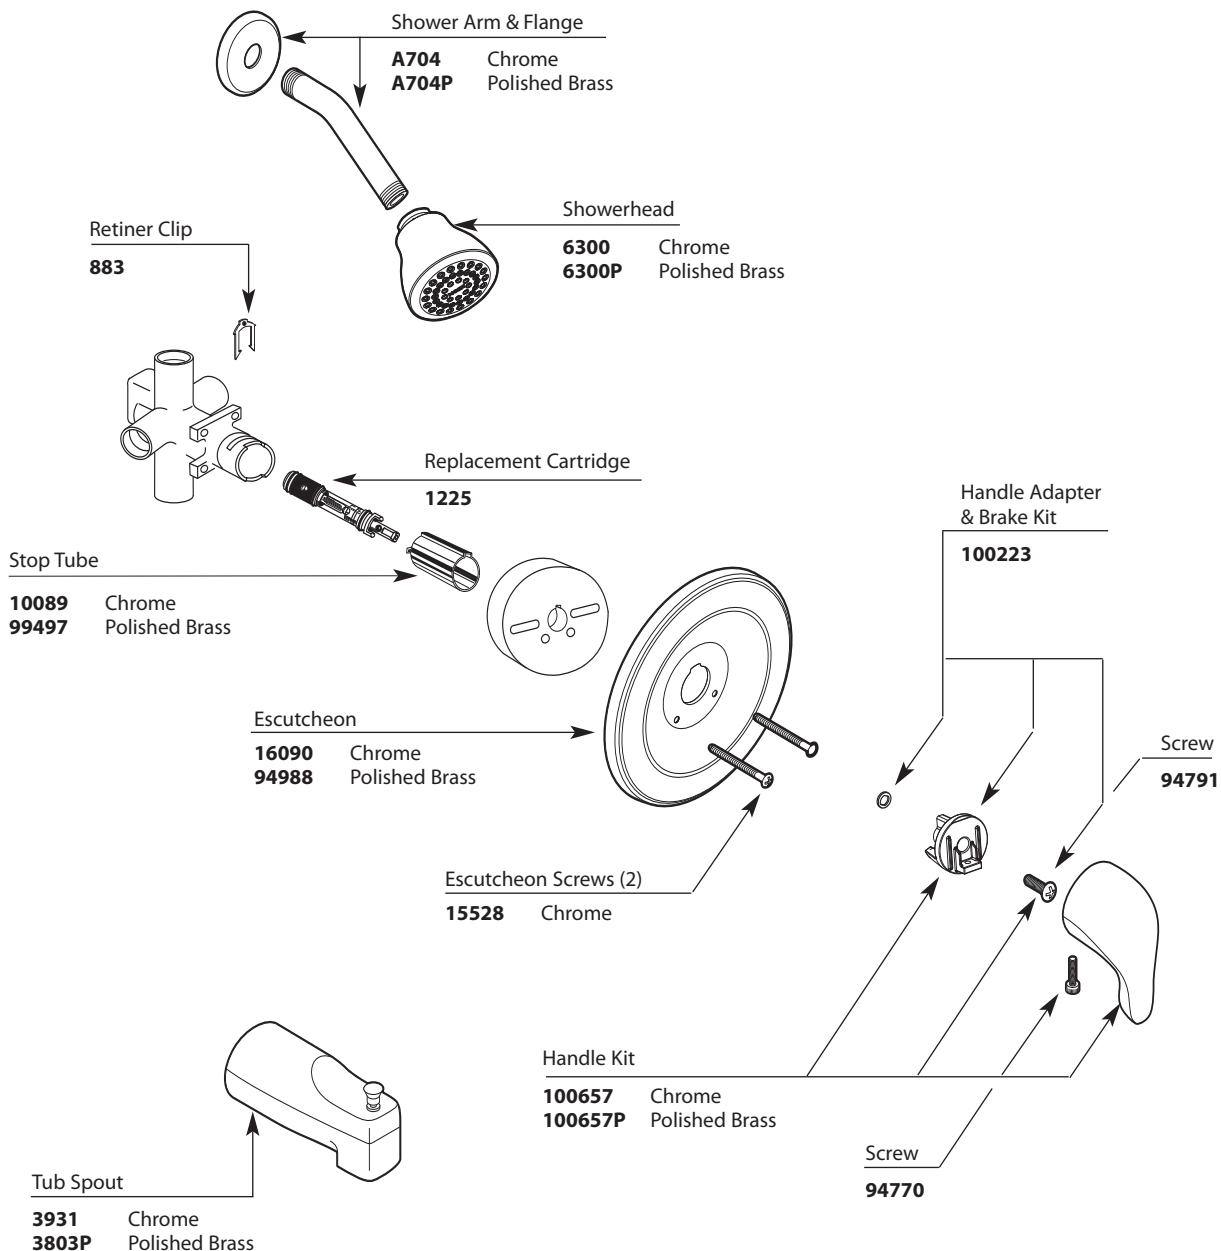

# Illustrated Parts

*There is more than 1 version of this model. Page down to identify the version you have.*

■ Order by Part Number

CHATEAU® Single-Handle Tub/Shower			
Valve Trim	Shower Only	Tub/Shower	Discontinued
<b>MODEL</b> TL470 Chrome	<b>MODEL</b> TL473 Chrome	<b>MODEL</b> TL471 Chrome	
			<b>MODEL</b> TL470P
			L2720
			L2605
			L2625 Series
			TL471P
			TL471W
			<b>MODEL</b> TL471CP
			L2719
			L2739 Series
			L2675
			L2789
			L82519

# Illustrated Parts

■ Order by Part Number

CHATEAU® Single-Handle Tub/Shower			
<u>Valve Trim</u>	<u>Shower Only</u>	<u>Tub/Shower</u>	<u>Discontinued</u>
<b>MODEL</b>	<b>MODEL</b>	<b>MODEL</b>	<b>MODEL</b> <b>MODEL</b>
TL470 Chrome	TL473 Chrome	TL471 Chrome	TL470P      TL471CP L2720      L2719 L2605      L2739 Series L2625 Series      L2675 TL471P      L2789 TL471W      L82519