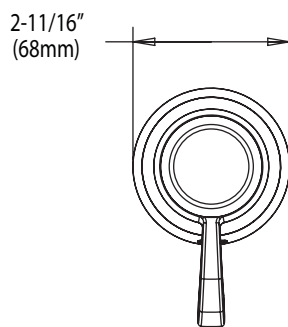

Specifications

MOEN® Single Function Flow Valve Trim

Models: TL3600, TL3600BN, TL3600AN,
TL3600BB, TL3600WR, TL3600PW,
TL3600ORB, TL3600AZ

Valve: 3600

CRITICAL DIMENSIONS

(DO NOT SCALE)