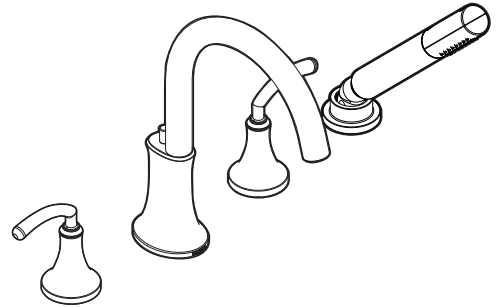

Buy it for looks. Buy it for life.®

Specifications

DESCRIPTION

- Metal construction with various finishes identified by suffix
- Single function handshower with double check valves

OPERATION

- Lever style handles
- Rotate hot side handle counterclockwise to open (clockwise to close)
- Rotate cold side handle clockwise to open (counterclockwise to close)

FLOW

- Hand shower meets 2.0 gpm max (7.6 L/min) @ 80psi

STANDARDS

- Third party certified to ASME A112.18.1/CSA B-125.1, and all applicable requirements referenced therein
- ADA  for lever handles

WARRANTY

- Lifetime limited warranty against leaks, drips and finish defects to the original consumer purchaser
- 5 year warranty if used in commercial installations

ICON™ Two-Handle Roman Tub Faucet Trim w/Built In Diverter Valve

Models: TS964 series

Valves: 9792, 9793, 9796, 9797

CRITICAL DIMENSIONS

(DO NOT SCALE)