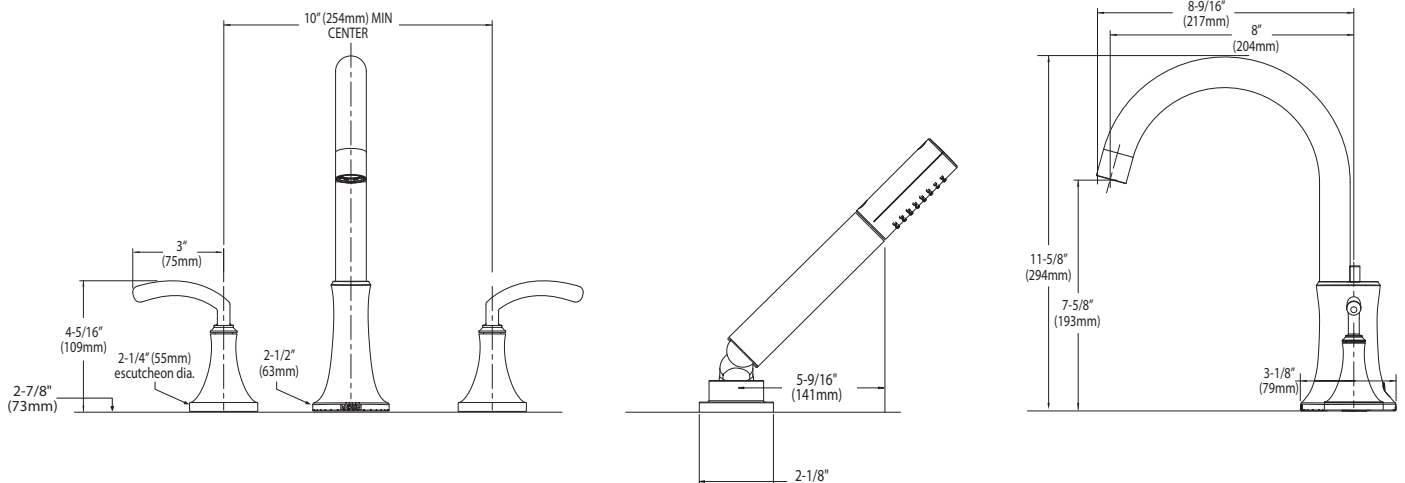

Buy it for looks. Buy it for life.®

Specifications

DESCRIPTION

- Metal construction with various finishes identified by suffix
- Single function handshower with double check valves

OPERATION

- Lever style handles
- Rotate hot side handle counterclockwise to open (clockwise to close)
- Rotate cold side handle clockwise to open (counterclockwise to close)

FLOW

- Hand shower meets 2.0 gpm max (7.6 L/min) @ 80psi

STANDARDS

- Third party certified to ASME A112.18.1/CSA B-125.1, and all applicable requirements referenced therein
- ADA  for lever handles

WARRANTY

Models: TS964 series

Valves: 9792, 9793, 9796, 9797

CRITICAL DIMENSIONS

(DO NOT SCALE)