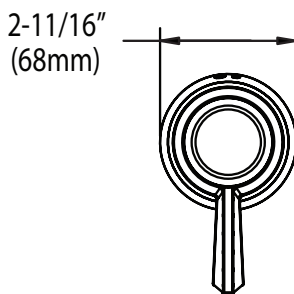

DESCRIPTION

- Metal construction with a chrome plated, LifeShine® Brushed Nickel or oil rubbed bronze finish
- For use with S956 3/4" volume control valve

OPERATION

- Lever style handle operation

STANDARDS

**FELICITY™
Single Function Flow Valve Trim**

Models: TS544, TS544BN, TS544ORB

Valve: S956

CRITICAL DIMENSIONS

(DO NOT SCALE)