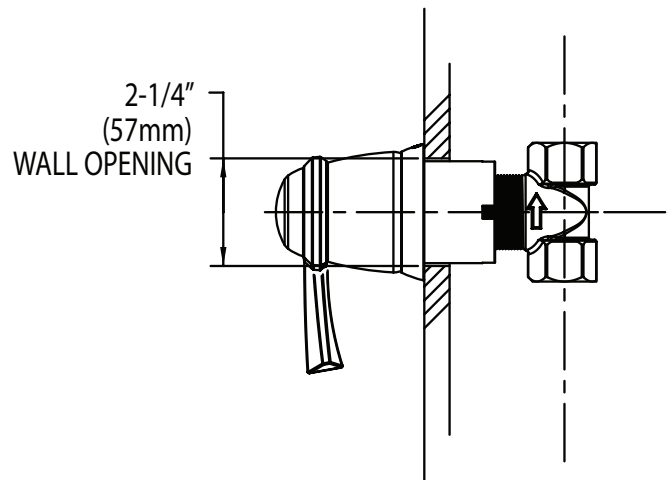

DESCRIPTION

- Metal construction with a chrome plated, LifeShine® Brushed Nickel or oil rubbed bronze finish
- For use with S956 3/4" volume control valve

OPERATION

- Lever style handle operation

STANDARDS

**FELICITY™
Single Function Flow Valve Trim**

Models: TS544, TS544BN, TS544ORB

Valve: S956

CRITICAL DIMENSIONS

(DO NOT SCALE)