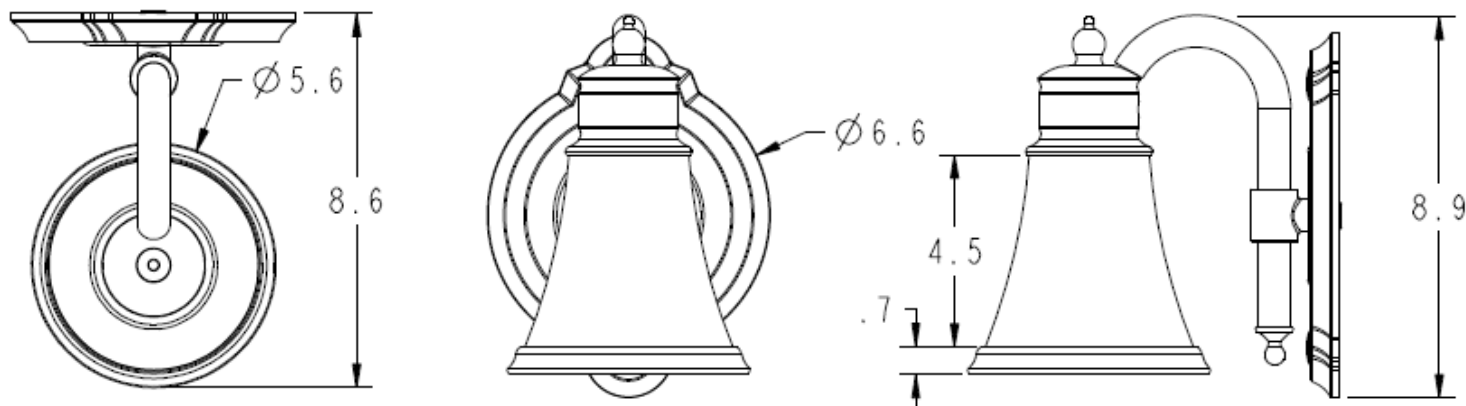

WATERHILL[®] Technical Specification

YB9861

1-Globe Light Fixture

Dimensions:

Weight: 3.4 lbs.

Product Information:

Stock Numbers: YB9861CH – CHROME
YB9861BN – BRUSHED NICKEL
YB9861ORB – OIL RUBBED BRONZE

Globe Service Kit: YB9869

Materials: Zinc, glass

Voltage: 120v

Bulb: 100w max (not included); medium base

UL Listed: Yes – for dry locations

Important Notes: Turn off power during installation. Do not connect or disconnect under load.